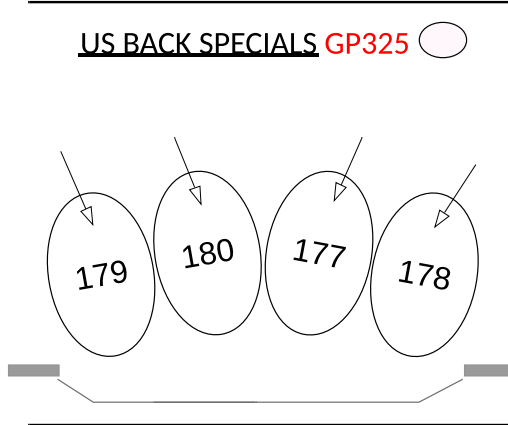

Orpheum Theatre Address Magic Sheet

SPOT FRAME 1 - R33
 SPOT FRAME 2 - L136
 SPOT FRAME 3 - L203
 SPOT FRAME 4 - L202
 SPOT FRAME 5 - L206
 SPOT FRAME 6 - L205

(801-839) OVERHEAD TOP LED PARS:
 ETC DESIRE D60X LUSTR+ (35 FIXTURES)
 MODE: 9 CHAN DIRECT + STROBE
 (ADDR: 2/1 TO 2/315)

(841-849) OVERHEAD US TOP LED PARS:
 ETC DESIRE D40 LUSTR+ (9 FIXTURES)
 MODE: 9 CHAN DIRECT + STROBE
 (ADDR: 2/316 TO 2/396)

(851-856) OVERHEAD DS BAX LED PARS:
 ETC DESIRE D60 LUSTR+ (6 FIXTURES)
 MODE: 9 CHAN DIRECT + STROBE
 (ADDR: 2/397 TO 2/450)