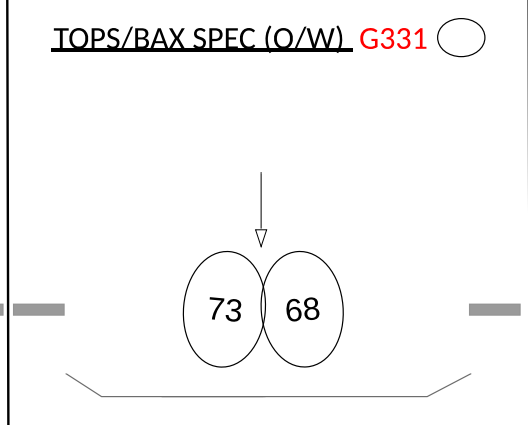

Orpheum Theatre Address Magic Sheet

SPOT FRAME 1 - R33
 SPOT FRAME 2 - L136
 SPOT FRAME 3 - L203
 SPOT FRAME 4 - L202
 SPOT FRAME 5 - L206
 SPOT FRAME 6 - L205

(801-839) OVERHEAD TOP LED PARS:
 ETC DESIRE D60X LUSTR+ (35 FIXTURES)
 MODE: 9 CHAN DIRECT + STROBE
 (ADDR: 2/1 TO 2/315)

(841-849) OVERHEAD US TOP LED PARS:
 ETC DESIRE D40 LUSTR+ (9 FIXTURES)
 MODE: 9 CHAN DIRECT + STROBE
 (ADDR: 2/316 TO 2/396)

(851-856) OVERHEAD DS BAX LED PARS:
 ETC DESIRE D60 LUSTR+ (6 FIXTURES)
 MODE: 9 CHAN DIRECT + STROBE
 (ADDR: 2/397 TO 2/450)

(991-999) UPSTAGE COVE LED STRIPS:
 ETC SELADOR VIVID R21 (9 FIXTURES)
 MODE: 16 CHAN
 (ADDR: 1/367 TO 1/510)

(861-866) ARCHITECTURAL LED PARS:
 ETC DESIRE D60X LUSTR+ (6 FIXTURES)
 MODE: 9 CHAN DIRECT + STROBE
 (ADDR: 1/283 TO 1/336)

(921-922) LED+ICUE+IRIS UNITS:
 ETC DAYLIGHT HD S4 SERIES 2 LED (2 FIX)
 MODE: 10 CHAN DIRECT + FAN & STROBE
 (ADDR: 1/337 TO 1/356)
 ICUE IS BY ROSCO
 MODE: 4 CHAN(ADDR: 1/357 TO 1/364)
 IRIS IS BY ROSCO
 MODE: 1 (1 CHAN)(ADDR: 1/365 TO 1/366)