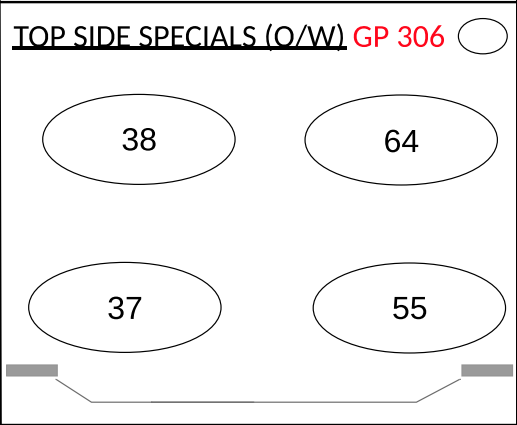

Orpheum Theatre Address Magic Sheet

SPOT FRAME 1 - R33
 SPOT FRAME 2 - L136
 SPOT FRAME 3 - L203
 SPOT FRAME 4 - L202
 SPOT FRAME 5 - L206
 SPOT FRAME 6 - L205

(801-839) OVERHEAD TOP LED PARS:
 ETC DESIRE D60X LUSTR+ (35 FIXTURES)
 MODE: 9 CHAN DIRECT + STROBE
 (ADDR: 2/1 TO 2/315)

(841-849) OVERHEAD US TOP LED PARS:
 ETC DESIRE D40 LUSTR+ (9 FIXTURES)
 MODE: 9 CHAN DIRECT + STROBE
 (ADDR: 2/316 TO 2/396)

(851-856) OVERHEAD DS BAX LED PARS:
 ETC DESIRE D60 LUSTR+ (6 FIXTURES)
 MODE: 9 CHAN DIRECT + STROBE
 (ADDR: 2/397 TO 2/450)