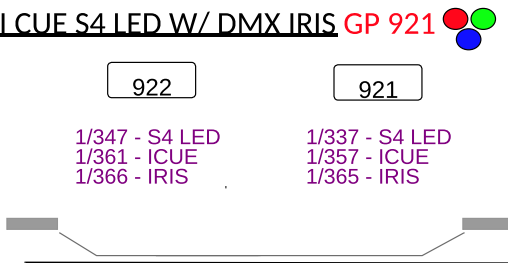

Orpheum Theatre Address Magic Sheet

SPOT FRAME 1 - R33
 SPOT FRAME 2 - L136
 SPOT FRAME 3 - L203
 SPOT FRAME 4 - L202
 SPOT FRAME 5 - L206
 SPOT FRAME 6 - L205

(801-839) OVERHEAD TOP LED PARS:
 ETC DESIRE D60X LUSTR+ (35 FIXTURES)
 MODE: 9 CHAN DIRECT + STROBE
 (ADDR: 2/1 TO 2/315)

(841-849) OVERHEAD US TOP LED PARS:
 ETC DESIRE D40 LUSTR+ (9 FIXTURES)
 MODE: 9 CHAN DIRECT + STROBE
 (ADDR: 2/316 TO 2/396)

(851-856) OVERHEAD DS BAX LED PARS:
 ETC DESIRE D60 LUSTR+ (6 FIXTURES)
 MODE: 9 CHAN DIRECT + STROBE
 (ADDR: 2/397 TO 2/450)

(991-999) UPSTAGE COVE LED STRIPS:
 ETC SELADOR VIVID R21 (9 FIXTURES)
 MODE: 16 CHAN
 (ADDR: 1/367 TO 1/510)

(861-866) ARCHITECTURAL LED PARS:
 ETC DESIRE D60X LUSTR+ (6 FIXTURES)
 MODE: 9 CHAN DIRECT + STROBE
 (ADDR: 1/283 TO 1/336)

(921-922) LED+ICUE+IRIS UNITS:
 ETC DAYLIGHT HD S4 SERIES 2 LED (2 FIX)
 MODE: 10 CHAN DIRECT + FAN & STROBE
 (ADDR: 1/337 TO 1/356)
 ICUE IS BY ROSCO
 MODE: 4 CHAN(ADDR: 1/357 TO 1/364)
 IRIS IS BY ROSCO
 MODE: 1 (1 CHAN)(ADDR: 1/365 TO 1/366)