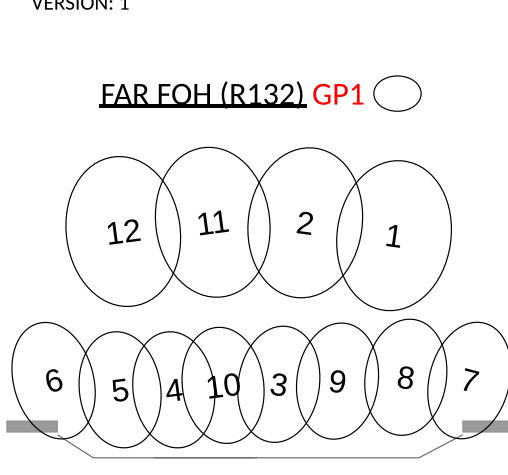

Orpheum Theatre Address Magic Sheet

SPOT FRAME 1 - R33
 SPOT FRAME 2 - L136
 SPOT FRAME 3 - L203
 SPOT FRAME 4 - L202
 SPOT FRAME 5 - L206
 SPOT FRAME 6 - L205

(801-839) OVERHEAD TOP LED PARS:
 ETC DESIRE D60X LUSTR+ (35 FIXTURES)
 MODE: 9 CHAN DIRECT + STROBE
 (ADDR: 2/1 TO 2/315)

(841-849) OVERHEAD US TOP LED PARS:
 ETC DESIRE D40 LUSTR+ (9 FIXTURES)
 MODE: 9 CHAN DIRECT + STROBE
 (ADDR: 2/316 TO 2/396)

(851-856) OVERHEAD DS BAX LED PARS:
 ETC DESIRE D60 LUSTR+ (6 FIXTURES)
 MODE: 9 CHAN DIRECT + STROBE
 (ADDR: 2/397 TO 2/450)

(921-922) LED+ICUE+IRIS UNITS:
 ETC DAYLIGHT HD S4 SERIES 2 LED (2 FIX)
 MODE: 10 CHAN DIRECT + FAN & STROBE
 (ADDR: 1/337 TO 1/356)
 ICUE IS BY ROSCO
 MODE: 4 CHAN(ADDR: 1/357 TO 1/364)
 IRIS IS BY ROSCO
 MODE: 1 (1 CHAN)(ADDR: 1/365 TO 1/366)