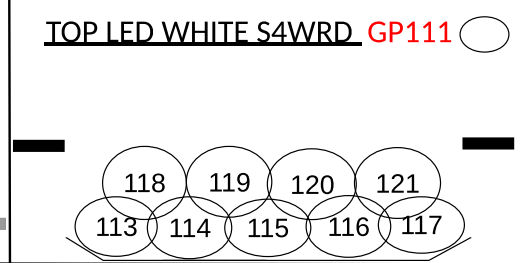

Orpheum Theatre Address Magic Sheet

SPOT FRAME 1 - R33
 SPOT FRAME 2 - L136
 SPOT FRAME 3 - L203
 SPOT FRAME 4 - L202
 SPOT FRAME 5 - L206
 SPOT FRAME 6 - L205

(801-839) OVERHEAD TOP LED PARS:
 ETC DESIRE D60X LUSTR+ (35 FIXTURES)
 MODE: 9 CHAN DIRECT + STROBE
 (ADDR: 2/1 TO 2/315)

(841-849) OVERHEAD US TOP LED PARS:
 ETC DESIRE D40 LUSTR+ (9 FIXTURES)
 MODE: 9 CHAN DIRECT + STROBE
 (ADDR: 2/316 TO 2/396)

(851-856) OVERHEAD DS BAX LED PARS:
 ETC DESIRE D60 LUSTR+ (6 FIXTURES)
 MODE: 9 CHAN DIRECT + STROBE
 (ADDR: 2/397 TO 2/450)