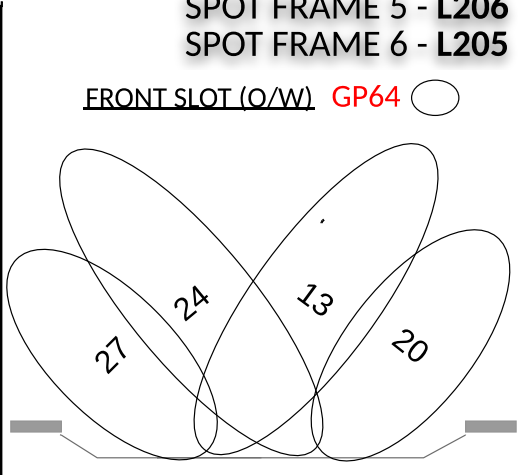

Orpheum Theatre Address Magic Sheet

SPOT FRAME 1 - R33
 SPOT FRAME 2 - L136
 SPOT FRAME 3 - L203
 SPOT FRAME 4 - L202
 SPOT FRAME 5 - L206
 SPOT FRAME 6 - L205

(801-839) OVERHEAD TOP LED PARS:
 ETC DESIRE D60X LUSTR+ (35 FIXTURES)
 MODE: 9 CHAN DIRECT + STROBE
 (ADDR: 2/1 TO 2/315)

(841-849) OVERHEAD US TOP LED PARS:
 ETC DESIRE D40 LUSTR+ (9 FIXTURES)
 MODE: 9 CHAN DIRECT + STROBE
 (ADDR: 2/316 TO 2/396)

(851-856) OVERHEAD DS BAX LED PARS:
 ETC DESIRE D60 LUSTR+ (6 FIXTURES)
 MODE: 9 CHAN DIRECT + STROBE
 (ADDR: 2/397 TO 2/450)

(991-999) UPSTAGE COVE LED STRIPS:
 ETC SELADOR VIVID R21 (9 FIXTURES)
 MODE: 16 CHAN
 (ADDR: 1/367 TO 1/510)

(861-866) ARCHITECTURAL LED PARS:
 ETC DESIRE D60X LUSTR+ (6 FIXTURES)
 MODE: 9 CHAN DIRECT + STROBE
 (ADDR: 1/283 TO 1/336)

(921-922) LED+ICUE+IRIS UNITS:
 ETC DAYLIGHT HD S4 SERIES 2 LED (2 FIX)
 MODE: 10 CHAN DIRECT + FAN & STROBE
 (ADDR: 1/337 TO 1/356)
 ICUE IS BY ROSCO
 MODE: 4 CHAN(ADDR: 1/357 TO 1/364)
 IRIS IS BY ROSCO
 MODE: 1 (1 CHAN)(ADDR: 1/365 TO 1/366)