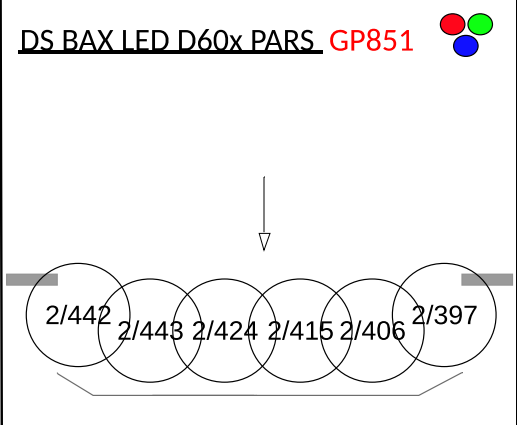

Orpheum Theatre Address Magic Sheet

SPOT FRAME 1 - R33
 SPOT FRAME 2 - L136
 SPOT FRAME 3 - L203
 SPOT FRAME 4 - L202
 SPOT FRAME 5 - L206
 SPOT FRAME 6 - L205

(801-839) OVERHEAD TOP LED PARS:
 ETC DESIRE D60X LUSTR+ (35 FIXTURES)
 MODE: 9 CHAN DIRECT + STROBE
 (ADDR: 2/1 TO 2/315)

(841-849) OVERHEAD US TOP LED PARS:
 ETC DESIRE D40 LUSTR+ (9 FIXTURES)
 MODE: 9 CHAN DIRECT + STROBE
 (ADDR: 2/316 TO 2/396)

(851-856) OVERHEAD DS BAX LED PARS:
 ETC DESIRE D60 LUSTR+ (6 FIXTURES)
 MODE: 9 CHAN DIRECT + STROBE
 (ADDR: 2/397 TO 2/450)

(991-999) UPSTAGE COVE LED STRIPS:
 ETC SELADOR VIVID R21 (9 FIXTURES)
 MODE: 16 CHAN
 (ADDR: 1/367 TO 1/510)

(861-866) ARCHITECTURAL LED PARS:
 ETC DESIRE D60X LUSTR+ (6 FIXTURES)
 MODE: 9 CHAN DIRECT + STROBE
 (ADDR: 1/283 TO 1/336)

(921-922) LED+ICUE+IRIS UNITS:
 ETC DAYLIGHT HD S4 SERIES 2 LED (2 FIX)
 MODE: 10 CHAN DIRECT + FAN & STROBE
 (ADDR: 1/337 TO 1/356)
 ICUE IS BY ROSCO
 MODE: 4 CHAN(ADDR: 1/357 TO 1/364)
 IRIS IS BY ROSCO
 MODE: 1 (1 CHAN)(ADDR: 1/365 TO 1/366)