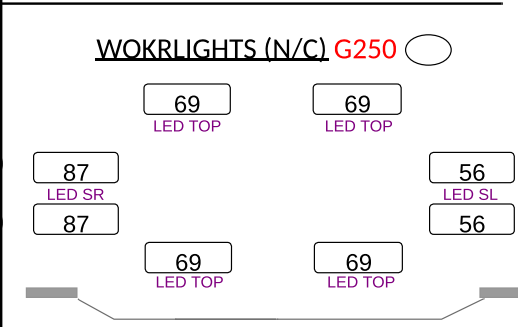

Orpheum Theatre Address Magic Sheet

SPOT FRAME 1 - R33
 SPOT FRAME 2 - L136
 SPOT FRAME 3 - L203
 SPOT FRAME 4 - L202
 SPOT FRAME 5 - L206
 SPOT FRAME 6 - L205

(801-839) OVERHEAD TOP LED PARS:
 ETC DESIRE D60X LUSTR+ (35 FIXTURES)
 MODE: 9 CHAN DIRECT + STROBE
 (ADDR: 2/1 TO 2/315)

(841-849) OVERHEAD US TOP LED PARS:
 ETC DESIRE D40 LUSTR+ (9 FIXTURES)
 MODE: 9 CHAN DIRECT + STROBE
 (ADDR: 2/316 TO 2/396)

(851-856) OVERHEAD DS BAX LED PARS:
 ETC DESIRE D60 LUSTR+ (6 FIXTURES)
 MODE: 9 CHAN DIRECT + STROBE
 (ADDR: 2/397 TO 2/450)

(991-999) UPSTAGE COVE LED STRIPS:
 ETC SELADOR VIVID R21 (9 FIXTURES)
 MODE: 16 CHAN
 (ADDR: 1/367 TO 1/510)

(861-866) ARCHITECTURAL LED PARS:
 ETC DESIRE D60X LUSTR+ (6 FIXTURES)
 MODE: 9 CHAN DIRECT + STROBE
 (ADDR: 1/283 TO 1/336)

(921-922) LED+ICUE+IRIS UNITS:
 ETC DAYLIGHT HD S4 SERIES 2 LED (2 FIX)
 MODE: 10 CHAN DIRECT + FAN & STROBE
 (ADDR: 1/337 TO 1/356)
 ICUE IS BY ROSCO
 MODE: 4 CHAN(ADDR: 1/357 TO 1/364)
 IRIS IS BY ROSCO
 MODE: 1 (1 CHAN)(ADDR: 1/365 TO 1/366)