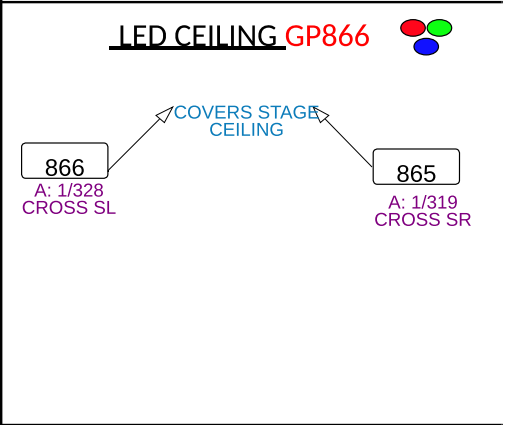

Orpheum Theatre Address Magic Sheet

SPOT FRAME 1 - R33
 SPOT FRAME 2 - L136
 SPOT FRAME 3 - L203
 SPOT FRAME 4 - L202
 SPOT FRAME 5 - L206
 SPOT FRAME 6 - L205

(801-839) OVERHEAD TOP LED PARS:
 ETC DESIRE D60X LUSTR+ (35 FIXTURES)
 MODE: 9 CHAN DIRECT + STROBE
 (ADDR: 2/1 TO 2/315)

(841-849) OVERHEAD US TOP LED PARS:
 ETC DESIRE D40 LUSTR+ (9 FIXTURES)
 MODE: 9 CHAN DIRECT + STROBE
 (ADDR: 2/316 TO 2/396)

(851-856) OVERHEAD DS BAX LED PARS:
 ETC DESIRE D60 LUSTR+ (6 FIXTURES)
 MODE: 9 CHAN DIRECT + STROBE
 (ADDR: 2/397 TO 2/450)

(991-999) UPSTAGE COVE LED STRIPS:
 ETC SELADOR VIVID R21 (9 FIXTURES)
 MODE: 16 CHAN
 (ADDR: 1/367 TO 1/510)

(861-866) ARCHITECTURAL LED PARS:
 ETC DESIRE D60X LUSTR+ (6 FIXTURES)
 MODE: 9 CHAN DIRECT + STROBE
 (ADDR: 1/283 TO 1/336)

(921-922) LED+ICUE+IRIS UNITS:
 ETC DAYLIGHT HD S4 SERIES 2 LED (2 FIX)
 MODE: 10 CHAN DIRECT + FAN & STROBE
 (ADDR: 1/337 TO 1/356)
 ICUE IS BY ROSCO
 MODE: 4 CHAN(ADDR: 1/357 TO 1/364)
 IRIS IS BY ROSCO
 MODE: 1 (1 CHAN)(ADDR: 1/365 TO 1/366)