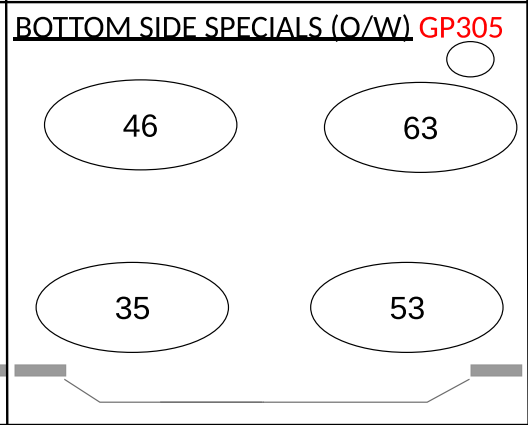

Orpheum Theatre Address Magic Sheet

SPOT FRAME 1 - R33
 SPOT FRAME 2 - L136
 SPOT FRAME 3 - L203
 SPOT FRAME 4 - L202
 SPOT FRAME 5 - L206
 SPOT FRAME 6 - L205

(801-839) OVERHEAD TOP LED PARS:
 ETC DESIRE D60X LUSTR+ (35 FIXTURES)
 MODE: 9 CHAN DIRECT + STROBE
 (ADDR: 2/1 TO 2/315)

(841-849) OVERHEAD US TOP LED PARS:
 ETC DESIRE D40 LUSTR+ (9 FIXTURES)
 MODE: 9 CHAN DIRECT + STROBE
 (ADDR: 2/316 TO 2/396)

(851-856) OVERHEAD DS BAX LED PARS:
 ETC DESIRE D60 LUSTR+ (6 FIXTURES)
 MODE: 9 CHAN DIRECT + STROBE
 (ADDR: 2/397 TO 2/450)