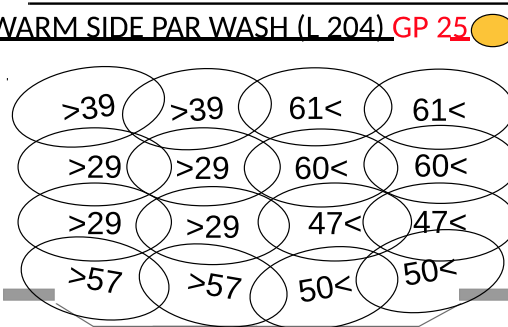

Orpheum Theatre Address Magic Sheet

SPOT FRAME 1 - R33
 SPOT FRAME 2 - L136
 SPOT FRAME 3 - L203
 SPOT FRAME 4 - L202
 SPOT FRAME 5 - L206
 SPOT FRAME 6 - L205

(801-839) OVERHEAD TOP LED PARS:
 ETC DESIRE D60X LUSTR+ (35 FIXTURES)
 MODE: 9 CHAN DIRECT + STROBE
 (ADDR: 2/1 TO 2/315)