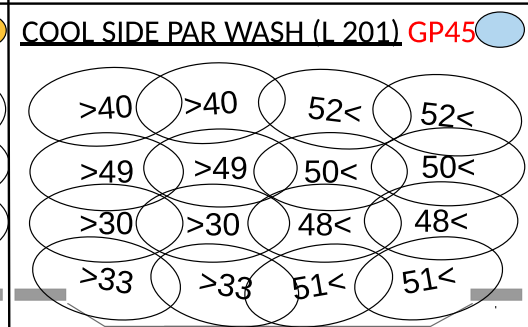

Orpheum Theatre Address Magic Sheet

SPOT FRAME 1 - R33
 SPOT FRAME 2 - L136
 SPOT FRAME 3 - L203
 SPOT FRAME 4 - L202
 SPOT FRAME 5 - L206
 SPOT FRAME 6 - L205

(801-839) OVERHEAD TOP LED PARS:
 ETC DESIRE D60X LUSTR+ (35 FIXTURES)
 MODE: 9 CHAN DIRECT + STROBE
 (ADDR: 2/1 TO 2/315)

(841-849) OVERHEAD US TOP LED PARS:
 ETC DESIRE D40 LUSTR+ (9 FIXTURES)
 MODE: 9 CHAN DIRECT + STROBE
 (ADDR: 2/316 TO 2/396)

(851-856) OVERHEAD DS BAX LED PARS:
 ETC DESIRE D60 LUSTR+ (6 FIXTURES)
 MODE: 9 CHAN DIRECT + STROBE
 (ADDR: 2/397 TO 2/450)