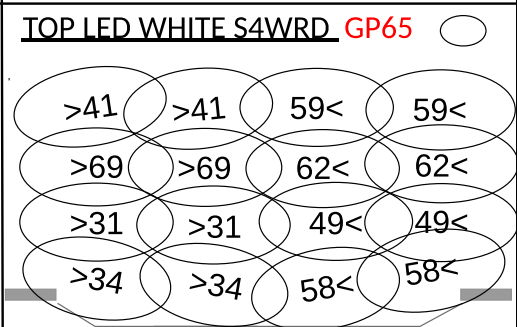

Orpheum Theatre Address Magic Sheet

SPOT FRAME 1 - R33
 SPOT FRAME 2 - L136
 SPOT FRAME 3 - L203
 SPOT FRAME 4 - L202
 SPOT FRAME 5 - L206
 SPOT FRAME 6 - L205

(801-839) OVERHEAD TOP LED PARS:
 ETC DESIRE D60X LUSTR+ (35 FIXTURES)
 MODE: 9 CHAN DIRECT + STROBE
 (ADDR: 2/1 TO 2/315)

(841-849) OVERHEAD US TOP LED PARS:
 ETC DESIRE D40 LUSTR+ (9 FIXTURES)
 MODE: 9 CHAN DIRECT + STROBE
 (ADDR: 2/316 TO 2/396)

(851-856) OVERHEAD DS BAX LED PARS:
 ETC DESIRE D60 LUSTR+ (6 FIXTURES)
 MODE: 9 CHAN DIRECT + STROBE
 (ADDR: 2/397 TO 2/450)