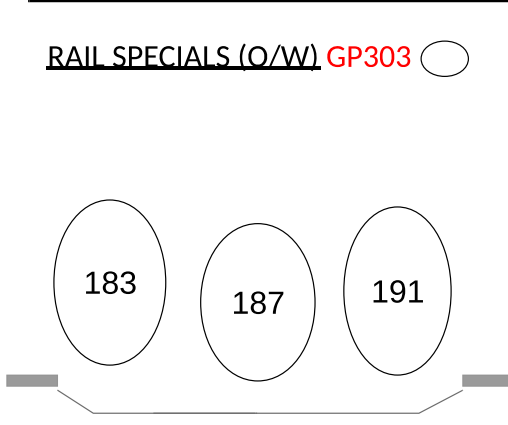

Orpheum Theatre Address Magic Sheet

SPOT FRAME 1 - R33
 SPOT FRAME 2 - L136
 SPOT FRAME 3 - L203
 SPOT FRAME 4 - L202
 SPOT FRAME 5 - L206
 SPOT FRAME 6 - L205

(801-839) OVERHEAD TOP LED PARS:
 ETC DESIRE D60X LUSTR+ (35 FIXTURES)
 MODE: 9 CHAN DIRECT + STROBE
 (ADDR: 2/1 TO 2/315)

(841-849) OVERHEAD US TOP LED PARS:
 ETC DESIRE D40 LUSTR+ (9 FIXTURES)
 MODE: 9 CHAN DIRECT + STROBE
 (ADDR: 2/316 TO 2/396)

(851-856) OVERHEAD DS BAX LED PARS:
 ETC DESIRE D60 LUSTR+ (6 FIXTURES)
 MODE: 9 CHAN DIRECT + STROBE
 (ADDR: 2/397 TO 2/450)