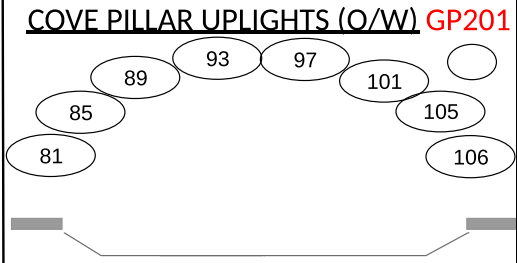

Orpheum Theatre Address Magic Sheet

SPOT FRAME 1 - R33
 SPOT FRAME 2 - L136
 SPOT FRAME 3 - L203
 SPOT FRAME 4 - L202
 SPOT FRAME 5 - L206
 SPOT FRAME 6 - L205

(801-839) OVERHEAD TOP LED PARS:
 ETC DESIRE D60X LUSTR+ (35 FIXTURES)
 MODE: 9 CHAN DIRECT + STROBE
 (ADDR: 2/1 TO 2/315)