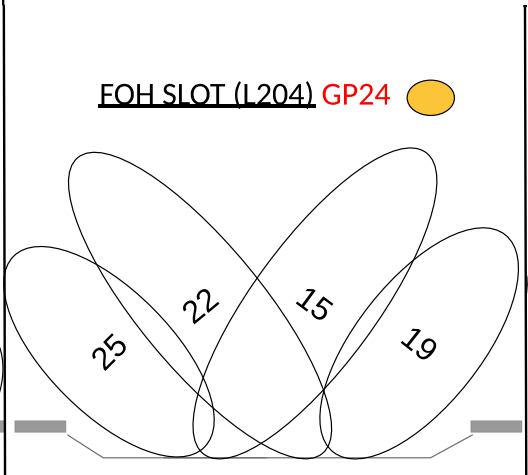

Orpheum Theatre Address Magic Sheet

SPOT FRAME 1 - R33
 SPOT FRAME 2 - L136
 SPOT FRAME 3 - L203
 SPOT FRAME 4 - L202
 SPOT FRAME 5 - L206
 SPOT FRAME 6 - L205

(801-839) OVERHEAD TOP LED PARS:
 ETC DESIRE D60X LUSTR+ (35 FIXTURES)
 MODE: 9 CHAN DIRECT + STROBE
 (ADDR: 2/1 TO 2/315)

(841-849) OVERHEAD US TOP LED PARS:
 ETC DESIRE D40 LUSTR+ (9 FIXTURES)
 MODE: 9 CHAN DIRECT + STROBE
 (ADDR: 2/316 TO 2/396)

(851-856) OVERHEAD DS BAX LED PARS:
 ETC DESIRE D60 LUSTR+ (6 FIXTURES)
 MODE: 9 CHAN DIRECT + STROBE
 (ADDR: 2/397 TO 2/450)

(991-999) UPSTAGE COVE LED STRIPS:
 ETC SELADOR VIVID R21 (9 FIXTURES)
 MODE: 16 CHAN
 (ADDR: 1/367 TO 1/510)

(861-866) ARCHITECTURAL LED PARS:
 ETC DESIRE D60X LUSTR+ (6 FIXTURES)
 MODE: 9 CHAN DIRECT + STROBE
 (ADDR: 1/283 TO 1/336)

(921-922) LED+ICUE+IRIS UNITS:
 ETC DAYLIGHT HD S4 SERIES 2 LED (2 FIX)
 MODE: 10 CHAN DIRECT + FAN & STROBE
 (ADDR: 1/337 TO 1/356)
 ICUE IS BY ROSCO
 MODE: 4 CHAN(ADDR: 1/357 TO 1/364)
 IRIS IS BY ROSCO
 MODE: 1 (1 CHAN)(ADDR: 1/365 TO 1/366)