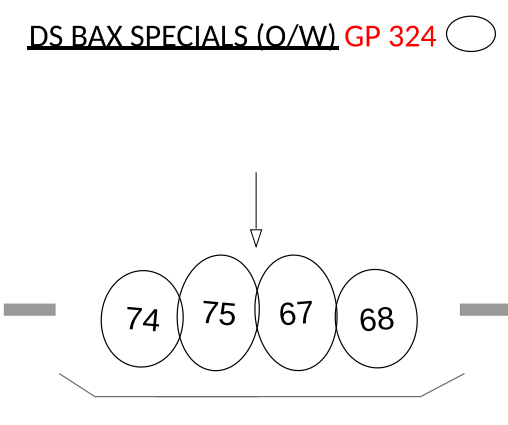

Orpheum Theatre Address Magic Sheet

SPOT FRAME 1 - R33
 SPOT FRAME 2 - L136
 SPOT FRAME 3 - L203
 SPOT FRAME 4 - L202
 SPOT FRAME 5 - L206
 SPOT FRAME 6 - L205

(801-839) OVERHEAD TOP LED PARS:
 ETC DESIRE D60X LUSTR+ (35 FIXTURES)
 MODE: 9 CHAN DIRECT + STROBE
 (ADDR: 2/1 TO 2/315)

(841-849) OVERHEAD US TOP LED PARS:
 ETC DESIRE D40 LUSTR+ (9 FIXTURES)
 MODE: 9 CHAN DIRECT + STROBE
 (ADDR: 2/316 TO 2/396)

(851-856) OVERHEAD DS BAX LED PARS:
 ETC DESIRE D60 LUSTR+ (6 FIXTURES)
 MODE: 9 CHAN DIRECT + STROBE
 (ADDR: 2/397 TO 2/450)

(991-999) UPSTAGE COVE LED STRIPS:
 ETC SELADOR VIVID R21 (9 FIXTURES)
 MODE: 16 CHAN
 (ADDR: 1/367 TO 1/510)

(861-866) ARCHITECTURAL LED PARS:
 ETC DESIRE D60X LUSTR+ (6 FIXTURES)
 MODE: 9 CHAN DIRECT + STROBE
 (ADDR: 1/283 TO 1/336)

(921-922) LED+ICUE+IRIS UNITS:
 ETC DAYLIGHT HD S4 SERIES 2 LED (2 FIX)
 MODE: 10 CHAN DIRECT + FAN & STROBE
 (ADDR: 1/337 TO 1/356)
 ICUE IS BY ROSCO
 MODE: 4 CHAN(ADDR: 1/357 TO 1/364)
 IRIS IS BY ROSCO
 MODE: 1 (1 CHAN)(ADDR: 1/365 TO 1/366)