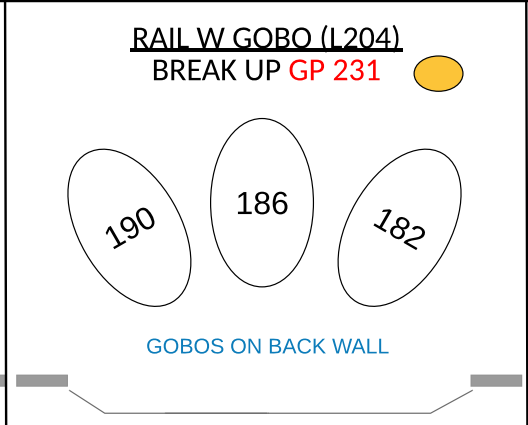

Orpheum Theatre Address Magic Sheet

SPOT FRAME 1 - R33
 SPOT FRAME 2 - L136
 SPOT FRAME 3 - L203
 SPOT FRAME 4 - L202
 SPOT FRAME 5 - L206
 SPOT FRAME 6 - L205

(801-839) OVERHEAD TOP LED PARS:
 ETC DESIRE D60X LUSTR+ (35 FIXTURES)
 MODE: 9 CHAN DIRECT + STROBE
 (ADDR: 2/1 TO 2/315)

(841-849) OVERHEAD US TOP LED PARS:
 ETC DESIRE D40 LUSTR+ (9 FIXTURES)
 MODE: 9 CHAN DIRECT + STROBE
 (ADDR: 2/316 TO 2/396)

(851-856) OVERHEAD DS BAX LED PARS:
 ETC DESIRE D60 LUSTR+ (6 FIXTURES)
 MODE: 9 CHAN DIRECT + STROBE
 (ADDR: 2/397 TO 2/450)

(921-922) LED+ICUE+IRIS UNITS:
 ETC DAYLIGHT HD S4 SERIES 2 LED (2 FIX)
 MODE: 10 CHAN DIRECT + FAN & STROBE
 (ADDR: 1/337 TO 1/356)
 ICUE IS BY ROSCO
 MODE: 4 CHAN(ADDR: 1/357 TO 1/364)
 IRIS IS BY ROSCO
 MODE: 1 (1 CHAN)(ADDR: 1/365 TO 1/366)