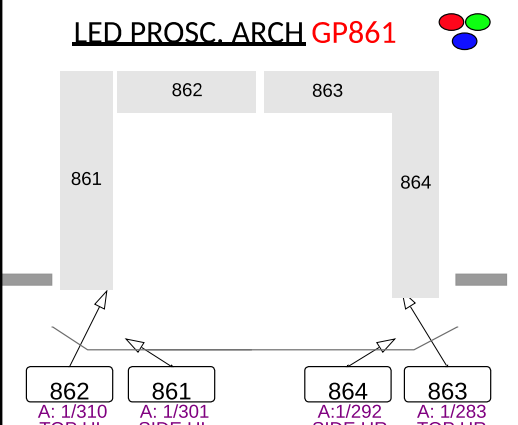

Orpheum Theatre Address Magic Sheet

SPOT FRAME 1 - R33
 SPOT FRAME 2 - L136
 SPOT FRAME 3 - L203
 SPOT FRAME 4 - L202
 SPOT FRAME 5 - L206
 SPOT FRAME 6 - L205

(801-839) OVERHEAD TOP LED PARS:
 ETC DESIRE D60X LUSTR+ (35 FIXTURES)
 MODE: 9 CHAN DIRECT + STROBE
 (ADDR: 2/1 TO 2/315)

(841-849) OVERHEAD US TOP LED PARS:
 ETC DESIRE D40 LUSTR+ (9 FIXTURES)
 MODE: 9 CHAN DIRECT + STROBE
 (ADDR: 2/316 TO 2/396)

(851-856) OVERHEAD DS BAX LED PARS:
 ETC DESIRE D60 LUSTR+ (6 FIXTURES)
 MODE: 9 CHAN DIRECT + STROBE
 (ADDR: 2/397 TO 2/450)

(991-999) UPSTAGE COVE LED STRIPS:
 ETC SELADOR VIVID R21 (9 FIXTURES)
 MODE: 16 CHAN
 (ADDR: 1/367 TO 1/510)

(861-866) ARCHITECTURAL LED PARS:
 ETC DESIRE D60X LUSTR+ (6 FIXTURES)
 MODE: 9 CHAN DIRECT + STROBE
 (ADDR: 1/283 TO 1/336)

(921-922) LED+ICUE+IRIS UNITS:
 ETC DAYLIGHT HD S4 SERIES 2 LED (2 FIX)
 MODE: 10 CHAN DIRECT + FAN & STROBE
 (ADDR: 1/337 TO 1/356)
 ICUE IS BY ROSCO
 MODE: 4 CHAN(ADDR: 1/357 TO 1/364)
 IRIS IS BY ROSCO
 MODE: 1 (1 CHAN)(ADDR: 1/365 TO 1/366)