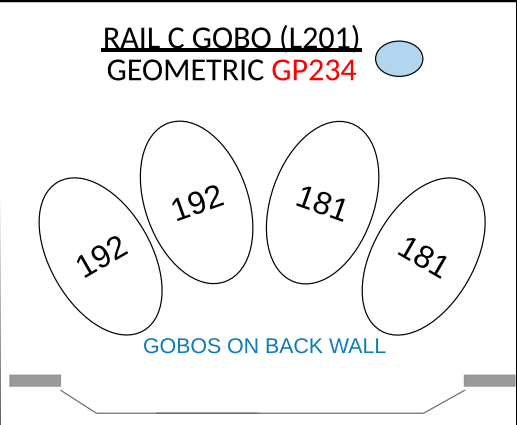

Orpheum Theatre Address Magic Sheet

SPOT FRAME 1 - R33
 SPOT FRAME 2 - L136
 SPOT FRAME 3 - L203
 SPOT FRAME 4 - L202
 SPOT FRAME 5 - L206
 SPOT FRAME 6 - L205

(801-839) OVERHEAD TOP LED PARS:
 ETC DESIRE D60X LUSTR+ (35 FIXTURES)
 MODE: 9 CHAN DIRECT + STROBE
 (ADDR: 2/1 TO 2/315)

(841-849) OVERHEAD US TOP LED PARS:
 ETC DESIRE D40 LUSTR+ (9 FIXTURES)
 MODE: 9 CHAN DIRECT + STROBE
 (ADDR: 2/316 TO 2/396)

(851-856) OVERHEAD DS BAX LED PARS:
 ETC DESIRE D60 LUSTR+ (6 FIXTURES)
 MODE: 9 CHAN DIRECT + STROBE
 (ADDR: 2/397 TO 2/450)

(921-922) LED+ICUE+IRIS UNITS:
 ETC DAYLIGHT HD S4 SERIES 2 LED (2 FIX)
 MODE: 10 CHAN DIRECT + FAN & STROBE
 (ADDR: 1/337 TO 1/356)
 ICUE IS BY ROSCO
 MODE: 4 CHAN(ADDR: 1/357 TO 1/364)
 IRIS IS BY ROSCO
 MODE: 1 (1 CHAN)(ADDR: 1/365 TO 1/366)