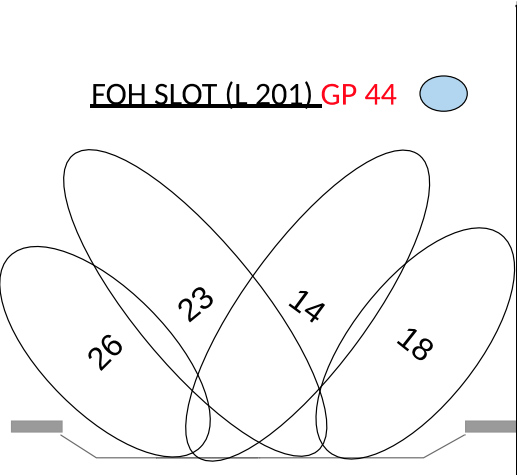

Orpheum Theatre Address Magic Sheet

SPOT FRAME 1 - R33
 SPOT FRAME 2 - L136
 SPOT FRAME 3 - L203
 SPOT FRAME 4 - L202
 SPOT FRAME 5 - L206
 SPOT FRAME 6 - L205

(801-839) OVERHEAD TOP LED PARS:
 ETC DESIRE D60X LUSTR+ (35 FIXTURES)
 MODE: 9 CHAN DIRECT + STROBE
 (ADDR: 2/1 TO 2/315)

(841-849) OVERHEAD US TOP LED PARS:
 ETC DESIRE D40 LUSTR+ (9 FIXTURES)
 MODE: 9 CHAN DIRECT + STROBE
 (ADDR: 2/316 TO 2/396)

(851-856) OVERHEAD DS BAX LED PARS:
 ETC DESIRE D60 LUSTR+ (6 FIXTURES)
 MODE: 9 CHAN DIRECT + STROBE
 (ADDR: 2/397 TO 2/450)

(991-999) UPSTAGE COVE LED STRIPS:
 ETC SELADOR VIVID R21 (9 FIXTURES)
 MODE: 16 CHAN
 (ADDR: 1/367 TO 1/510)

(861-866) ARCHITECTURAL LED PARS:
 ETC DESIRE D60X LUSTR+ (6 FIXTURES)
 MODE: 9 CHAN DIRECT + STROBE
 (ADDR: 1/283 TO 1/336)

(921-922) LED+ICUE+IRIS UNITS:
 ETC DAYLIGHT HD S4 SERIES 2 LED (2 FIX)
 MODE: 10 CHAN DIRECT + FAN & STROBE
 (ADDR: 1/337 TO 1/356)
 ICUE IS BY ROSCO
 MODE: 4 CHAN(ADDR: 1/357 TO 1/364)
 IRIS IS BY ROSCO
 MODE: 1 (1 CHAN)(ADDR: 1/365 TO 1/366)