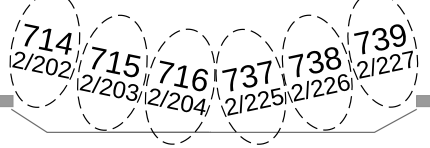

CAT #2 & #1 COOL (L203)

CAT #2 & #1 WARM (L206)

CAT #2 SPECIALS (N/C)

CAT #1 GOBO (R33)

CAT #1 SPECIALS (N/C)

BOX BOOM #3 LAV (R57)

BOX BOOM #3 SPECIALS

UNI #2 EG. 889 = 2/377