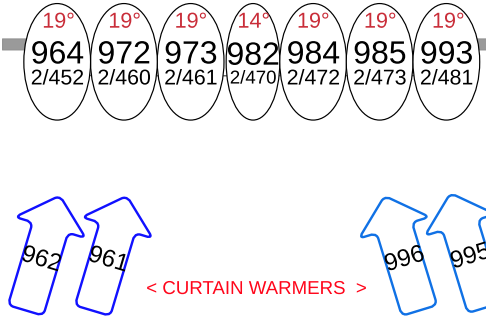

BALCONY RAIL + SPECIALS