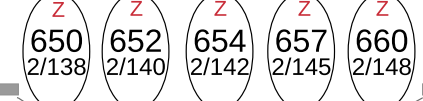

Queen Elizabeth Theatre Magic Sheet - DIM

ALCOVE SPECIALS (N/C)

BALCONY RAIL + SPECIALS

CAT #3 AMBER (L151)

CAT #3 LAVENVER (L137)

CAT #3 BLUE (R68)

CAT #3 SPECIALS (N/C)

CAT #2 GOBO (L201)

CAT #2 & #1 COOL (L203)

CAT #2 & #1 WARM (L206)

CAT #2 SPECIALS (N/C)

CAT #1 GOBO (R33)

CAT #1 SPECIALS (N/C)

BOX BOOM #3 LAV (R57)

BOX BOOM #3 SPECIALS

UNI #2 EG. 889 = 2/377