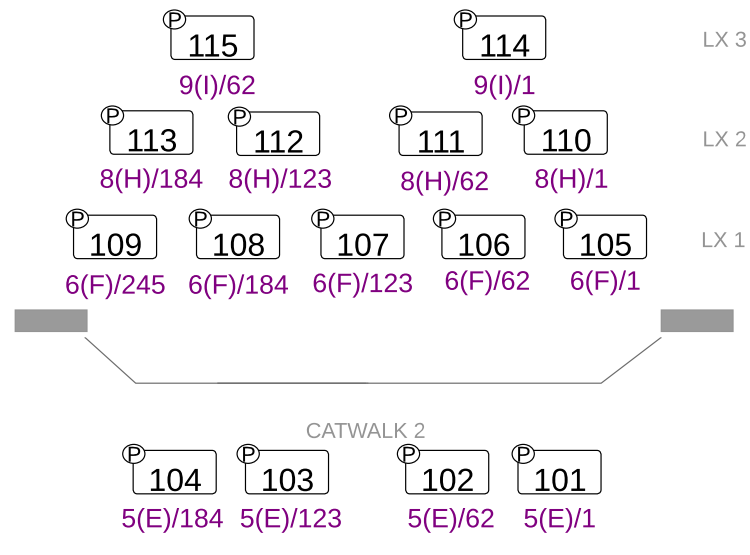

VARI-LITE "VLZ" PROFILE