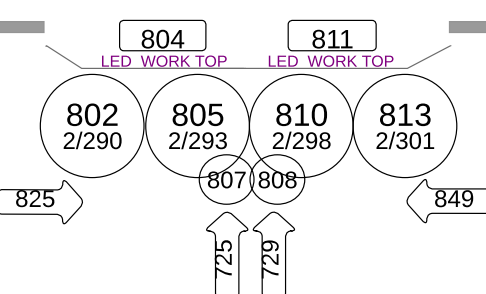

ORCHESTRA PIT