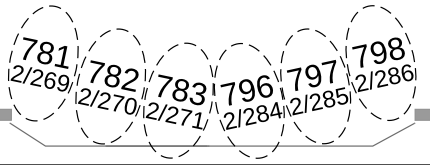

CAT #2 & #1 COOL (L203)

CAT #2 & #1 WARM (L206)

CAT #2 SPECIALS (N/C)

CAT #1 GOBO (R33)

CAT #1 SPECIALS (N/C)

BOX BOOM #3 LAV (R57)

BOX BOOM #3 SPECIALS

UNI #2 EG. 889 = 2/377

UNI #2 EG. 828 = 2/316

SIDES RED (L164)

SIDES BLUE (L715)

SIDES AMBER (R318)

SIDES PURPLE (L343)

CYC RED (L026)

CYC BLUE (L79)

CYC YELLOW (R14)