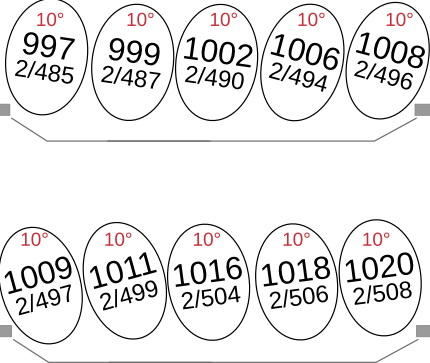

Queen Elizabeth Theatre Magic Sheet - DIM

ALCOVE SPECIALS (N/C)

BALCONY RAIL + SPECIALS

CAT #3 AMBER (L151)

CAT #3 LAVENVER (L137)

CAT #3 BLUE (R68)

CAT #3 SPECIALS (N/C)

CAT #2 GOBO (L201)

CAT #2 & #1 COOL (L203)

CAT #2 & #1 WARM (L206)

CAT #2 SPECIALS (N/C)

CAT #1 GOBO (R33)

CAT #1 SPECIALS (N/C)

BOX BOOM #3 LAV (R57)

BOX BOOM #3 SPECIALS

UNI #2 EG. 889 = 2/377

UNI #2 EG. 828 = 2/316

SIDES RED (L164)

SIDES BLUE (L715)

SIDES AMBER (R318)

SIDES PURPLE (L343)

CYC RED (L026)

CYC BLUE (L79)

CYC YELLOW (R14)