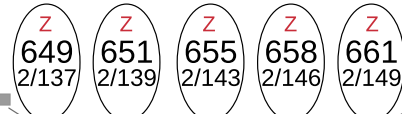

Queen Elizabeth Theatre Magic Sheet - DIM

ALCOVE SPECIALS (N/C)

BALCONY RAIL + SPECIALS

CAT #3 AMBER (L151)

CAT #3 LAVENVER (L137)

CAT #3 BLUE (R68)

CAT #3 SPECIALS (N/C)

CAT #2 GOBO (L201)

CAT #2 & #1 COOL (L203)

CAT #2 & #1 WARM (L206)

CAT #2 SPECIALS (N/C)

CAT #1 GOBO (R33)

CAT #1 SPECIALS (N/C)

BOX BOOM #3 LAV (R57)

BOX BOOM #3 SPECIALS

UNI #2 EG. 889 = 2/377