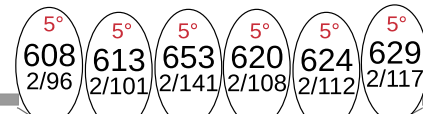

Queen Elizabeth Theatre Magic Sheet - DIM

ALCOVE SPECIALS (N/C)

BALCONY RAIL + SPECIALS

CAT #3 AMBER (L151)

CAT #3 LAVENVER (L137)

CAT #3 BLUE (R68)

CAT #3 SPECIALS (N/C)

CAT #2 GOBO (L201)

CAT #2 & #1 COOL (L203)

CAT #2 & #1 WARM (L206)

CAT #2 SPECIALS (N/C)

CAT #1 GOBO (R33)

CAT #1 SPECIALS (N/C)

BOX BOOM #3 LAV (R57)

BOX BOOM #3 SPECIALS

UNI #2 EG. 889 = 2/377