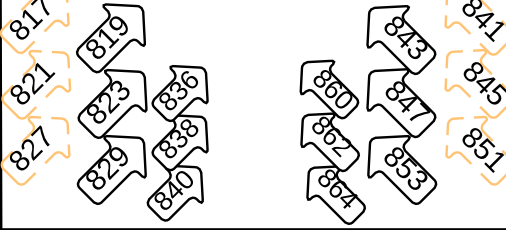

CAT #2 & #1 COOL (L203)

CAT #2 & #1 WARM (L206)

CAT #2 SPECIALS (N/C)

CAT #1 GOBO (R33)

CAT #1 SPECIALS (N/C)

BOX BOOM #3 LAV (R57)

BOX BOOM #3 SPECIALS

UNI #2 EG. 889 = 2/377

BOX BOOM #2 BLUE (R78)

BOX BOOM #2 SPECIALS

UNI #2 EG. 878 = 2/366

BOX BOOM #1 AMBR GOBO (L205)

BOX BOOM #1 SPECIALS

UNI #2 EG. 817 = 2/305

PROSC SLOT BLUE (L715)

PROSC SLOT AMBER (R318)

UNI #2 EG. 828 = 2/316

SIDES RED (L164)

SIDES BLUE (L715)

SIDES AMBER (R318)

SIDES PURPLE (L343)

CYC RED (L026)

CYC BLUE (L79)

CYC YELLOW (R14)