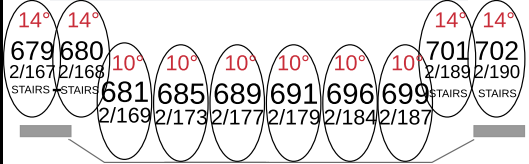

CAT #2 & #1 COOL (L203)

CAT #2 & #1 WARM (L206)

CAT #2 SPECIALS (N/C)

CAT #1 GOBO (R33)

CAT #1 SPECIALS (N/C)

BOX BOOM #3 LAV (R57)

BOX BOOM #3 SPECIALS

UNI #2 EG. 889 = 2/377