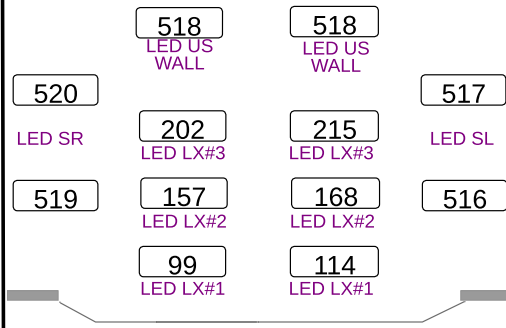

UNI #2 EG. 828 = 2/316

SIDES RED (L164)

SIDES BLUE (L715)

SIDES AMBER (R318)

SIDES PURPLE (L343)

CYC RED (L026)

CYC BLUE (L79)

CYC YELLOW (R14)

CYC GREEN (R90)

ORCHESTRA PIT

BLUE RUNNING LIGHTS (L200)

WOKRLIGHTS (N/C)

(FX101-104) FOH CAT#2 VLZ PROFILES:
VARI-LITE PROFILE (4 FIXTURES)
 MODE: 61-CHAN ENHANCED
 (ADDR: 5(E)/1 TO 5(E)/244)

(FX201-206) FOH CAT+ BALC RAIL VLZ WASH:
VARI-LITE WASH (6 FIXTURES)
 MODE: 52-CHAN ENHANCED
 (ADDR: 4(D)/1 TO 4(D)/312)

(FX105-109) LX#1 VLZ PROFILES:
VARI-LITE PROFILE (5 FIXTURES)
 MODE: 61-CHAN ENHANCED
 (ADDR: 6(F)/1 TO 6(F)/305)

(FX110-113) LX#2 VLZ PROFILES:
VARI-LITE PROFILE (4 FIXTURES)
 MODE: 61-CHAN ENHANCED
 (ADDR: 8(H)/1 TO 8(H)/244)

(FX114-115) LX#3 VLZ PROFILES:
VARI-LITE PROFILE (2 FIXTURES)
 MODE: 61-CHAN ENHANCED
 (ADDR: 9(I)/1 TO 9(I)/122)

(FX207-210) LX#1 VLZ WASH:
VARI-LITE WASH (4 FIXTURES)
 MODE: 52-CHAN ENHANCED
 (ADDR: 7(G)/1 TO 7(G)/208)