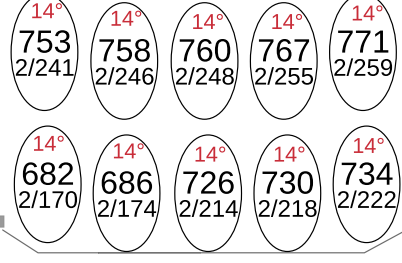

Queen Elizabeth Theatre Magic Sheet - DIM

ALCOVE SPECIALS (N/C)

BALCONY RAIL + SPECIALS

CAT #3 AMBER (L151)

CAT #3 LAVENVER (L137)

CAT #3 BLUE (R68)

CAT #3 SPECIALS (N/C)

CAT #2 GOBO (L201)

CAT #2 & #1 COOL (L203)

CAT #2 & #1 WARM (L206)

CAT #2 SPECIALS (N/C)

CAT #1 GOBO (R33)

CAT #1 SPECIALS (N/C)

BOX BOOM #3 LAV (R57)

BOX BOOM #3 SPECIALS

UNI #2 EG. 889 = 2/377

UNI #2 EG. 828 = 2/316

SIDES RED (L164)

SIDES BLUE (L715)

SIDES AMBER (R318)

SIDES PURPLE (L343)

CYC RED (L026)

CYC BLUE (L79)

CYC YELLOW (R14)