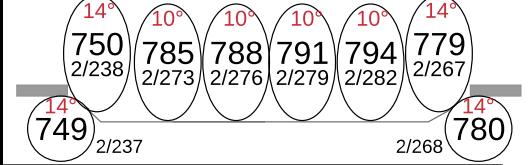

CAT #2 & #1 COOL (L203)

CAT #2 & #1 WARM (L206)

CAT #2 SPECIALS (N/C)

CAT #1 GOBO (R33)

CAT #1 SPECIALS (N/C)

BOX BOOM #3 LAV (R57)

BOX BOOM #3 SPECIALS

UNI #2 EG. 889 = 2/377

UNI #2 EG. 828 = 2/316

SIDES RED (L164)

SIDES BLUE (L715)

SIDES AMBER (R318)

SIDES PURPLE (L343)

CYC RED (L026)

CYC BLUE (L79)

CYC YELLOW (R14)