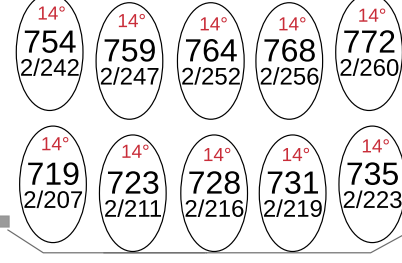

Queen Elizabeth Theatre Magic Sheet - DIM

ALCOVE SPECIALS (N/C)

BALCONY RAIL + SPECIALS

CAT #3 AMBER (L151)

CAT #3 LAVENVER (L137)

CAT #3 BLUE (R68)

CAT #3 SPECIALS (N/C)

CAT #2 GOBO (L201)

CAT #2 & #1 COOL (L203)

CAT #2 & #1 WARM (L206)

CAT #2 SPECIALS (N/C)

CAT #1 GOBO (R33)

CAT #1 SPECIALS (N/C)

BOX BOOM #3 LAV (R57)

BOX BOOM #3 SPECIALS

UNI #2 EG. 889 = 2/377

UNI #2 EG. 828 = 2/316

SIDES RED (L164)

SIDES BLUE (L715)

SIDES AMBER (R318)

SIDES PURPLE (L343)

CYC RED (L026)

CYC BLUE (L79)

CYC YELLOW (R14)