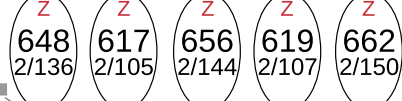

Queen Elizabeth Theatre Magic Sheet - DIM

ALCOVE SPECIALS (N/C)

BALCONY RAIL + SPECIALS

CAT #3 AMBER (L151)

CAT #3 LAVENVER (L137)

CAT #3 BLUE (R68)

CAT #3 SPECIALS (N/C)

CAT #2 GOBO (L201)

CAT #2 & #1 COOL (L203)

CAT #2 & #1 WARM (L206)

CAT #2 SPECIALS (N/C)

CAT #1 GOBO (R33)

CAT #1 SPECIALS (N/C)

BOX BOOM #3 LAV (R57)

BOX BOOM #3 SPECIALS

UNI #2 EG. 889 = 2/377