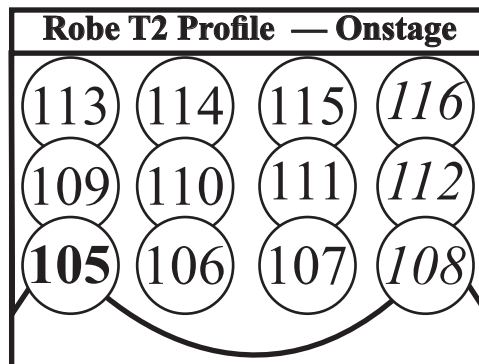

VANCOUVER PLAYHOUSE

Updated: Mar '25

Specials & Misc

- 3rd — 201→207
- 2nd — 211→214
- 1st — 221→232
- Slots — 241→244
- Warmers — 251
- Balc — 252→254
- Hazer — 420

- House — 500
- Works — 501

Cyc Cells

- Red — 141→147
- Green — 151→157
- Blue — 161→167
- CTB — 171→177
- (1-3 sky, 4-7 ground)