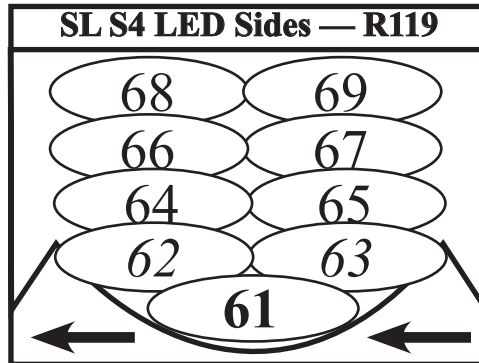

VANCOUVER PLAYHOUSE

Updated: Mar '25

Specials & Misc

- 3rd — 201→207
- 2nd — 211→214
- 1st — 221→232
- Slots — 241→244
- Warmers — 251
- Balc — 252→254
- Hazer — 420

- House — 500
- Works — 501

Cyc Cells

- Red — 141→147
- Green — 151→157
- Blue — 161→167
- CTB — 171→177
- (1-3 sky, 4-7 ground)