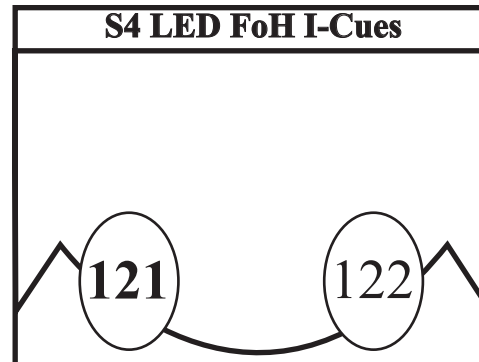

VANCOUVER PLAYHOUSE

Updated: Mar '25

Specials & Misc

- 3rd — 201→207
- 2nd — 211→214
- 1st — 221→232
- Slots — 241→244
- Warmers — 251
- Balc — 252→254
- Hazer — 420

- House — 500
- Works — 501

Cyc Cells

- Red — 141→147
- Green — 151→157
- Blue — 161→167
- CTB — 171→177
- (1-3 sky, 4-7 ground)