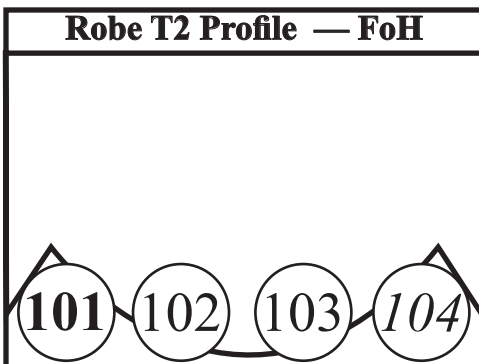

VANCOUVER PLAYHOUSE

Updated: Mar '25

Specials & Misc

- 3rd — 201→207
- 2nd — 211→214
- 1st — 221→232
- Slots — 241→244
- Warmers — 251
- Balc — 252→254
- Hazer — 420

- House — 500
- Works — 501

Cyc Cells

- Red — 141→147
- Green — 151→157
- Blue — 161→167
- CTB — 171→177
- (1-3 sky, 4-7 ground)