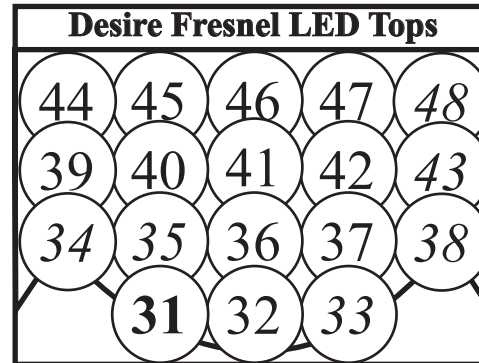

VANCOUVER PLAYHOUSE

Updated: Mar '25

Specials & Misc

- 3rd — 201→207
- 2nd — 211→214
- 1st — 221→232
- Slots — 241→244
- Warmers — 251
- Balc — 252→254
- Hazer — 420

- House — 500
- Works — 501

Cyc Cells

- Red — 141→147
- Green — 151→157
- Blue — 161→167
- CTB — 171→177
- (1-3 sky, 4-7 ground)