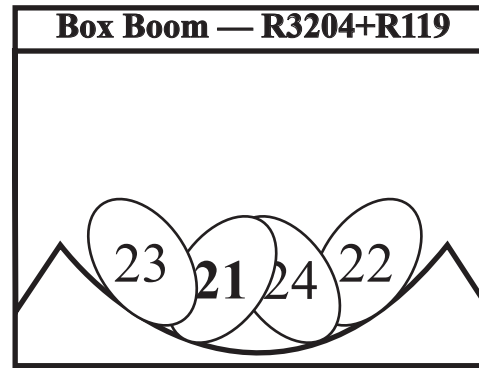

VANCOUVER PLAYHOUSE

Updated: Mar '25

Specials & Misc

- 3rd — 201→207
- 2nd — 211→214
- 1st — 221→232
- Slots — 241→244
- Warmers — 251
- Balc — 252→254
- Hazer — 420

- House — 500
- Works — 501

Cyc Cells

- Red — 141→147
- Green — 151→157
- Blue — 161→167
- CTB — 171→177
- (1-3 sky, 4-7 ground)