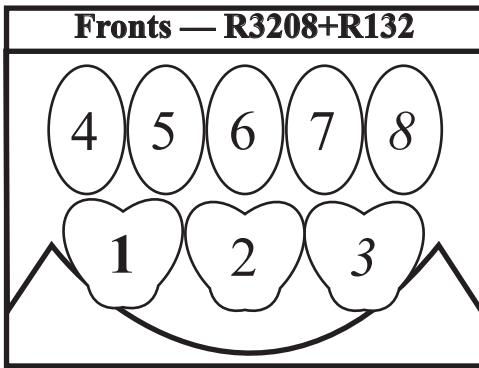

VANCOUVER PLAYHOUSE

Updated: Mar '25

Specials & Misc

- 3rd — 201→207
- 2nd — 211→214
- 1st — 221→232
- Slots — 241→244
- Warmers — 251
- Balc — 252→254
- Hazer — 420

- House — 500
- Works — 501

Cyc Cells

- Red — 141→147
- Green — 151→157
- Blue — 161→167
- CTB — 171→177
- (1-3 sky, 4-7 ground)