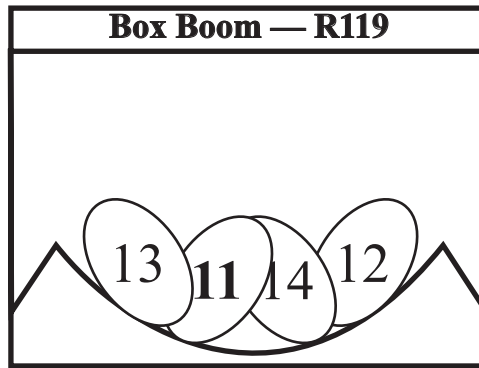

VANCOUVER PLAYHOUSE

Updated: Mar '25

Specials & Misc

- 3rd — 201→207
- 2nd — 211→214
- 1st — 221→232
- Slots — 241→244
- Warmers — 251
- Balc — 252→254
- Hazer — 420

- House — 500
- Works — 501

Cyc Cells

- Red — 141→147
- Green — 151→157
- Blue — 161→167
- CTB — 171→177
- (1-3 sky, 4-7 ground)