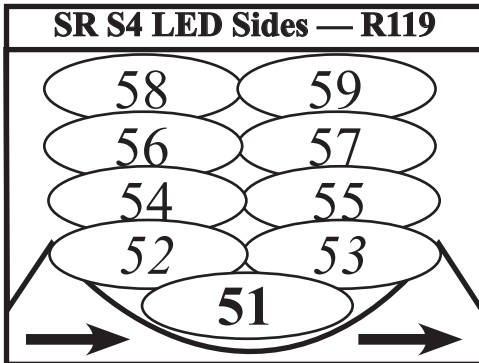

VANCOUVER PLAYHOUSE

Updated: Mar '25

Specials & Misc

- 3rd — 201→207
- 2nd — 211→214
- 1st — 221→232
- Slots — 241→244
- Warmers — 251
- Balc — 252→254
- Hazer — 420

- House — 500
- Works — 501

Cyc Cells

- Red — 141→147
- Green — 151→157
- Blue — 161→167
- CTB — 171→177
- (1-3 sky, 4-7 ground)