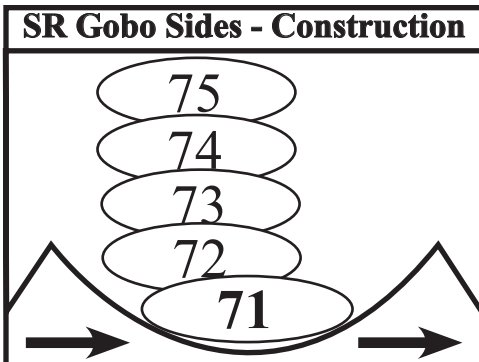

VANCOUVER PLAYHOUSE

Updated: Mar '25

Specials & Misc

- 3rd — 201→207
- 2nd — 211→214
- 1st — 221→232
- Slots — 241→244
- Warmers — 251
- Balc — 252→254
- Hazer — 420

- House — 500
- Works — 501

Cyc Cells

- Red — 141→147
- Green — 151→157
- Blue — 161→167
- CTB — 171→177
- (1-3 sky, 4-7 ground)