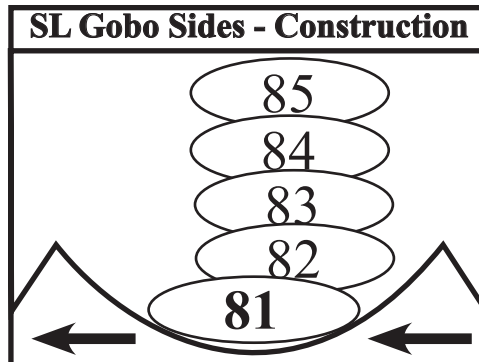

VANCOUVER PLAYHOUSE

Updated: Mar '25

Specials & Misc

- 3rd — 201→207
- 2nd — 211→214
- 1st — 221→232
- Slots — 241→244
- Warmers — 251
- Balc — 252→254
- Hazer — 420

- House — 500
- Works — 501

Cyc Cells

- Red — 141→147
- Green — 151→157
- Blue — 161→167
- CTB — 171→177
- (1-3 sky, 4-7 ground)