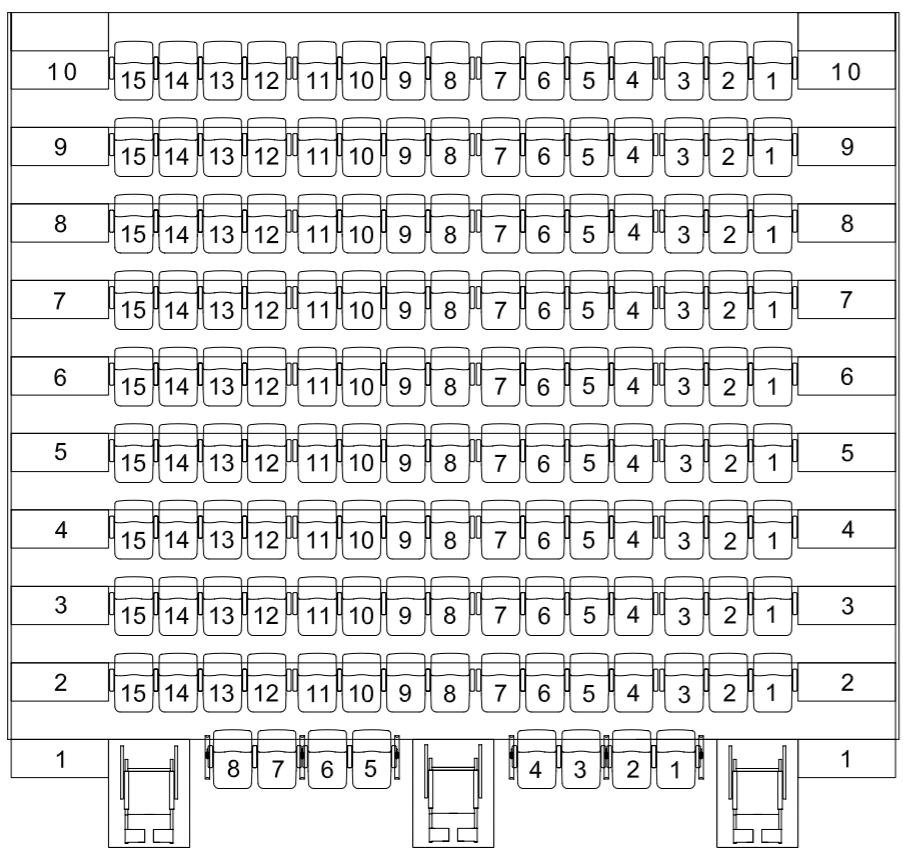

Main level

Bleachers	135 seats
Floor	8 seats
Wheelchairs	3 seats
Gallery	47 seats
Total	193 seats

Gallery level

47 seats

Annex