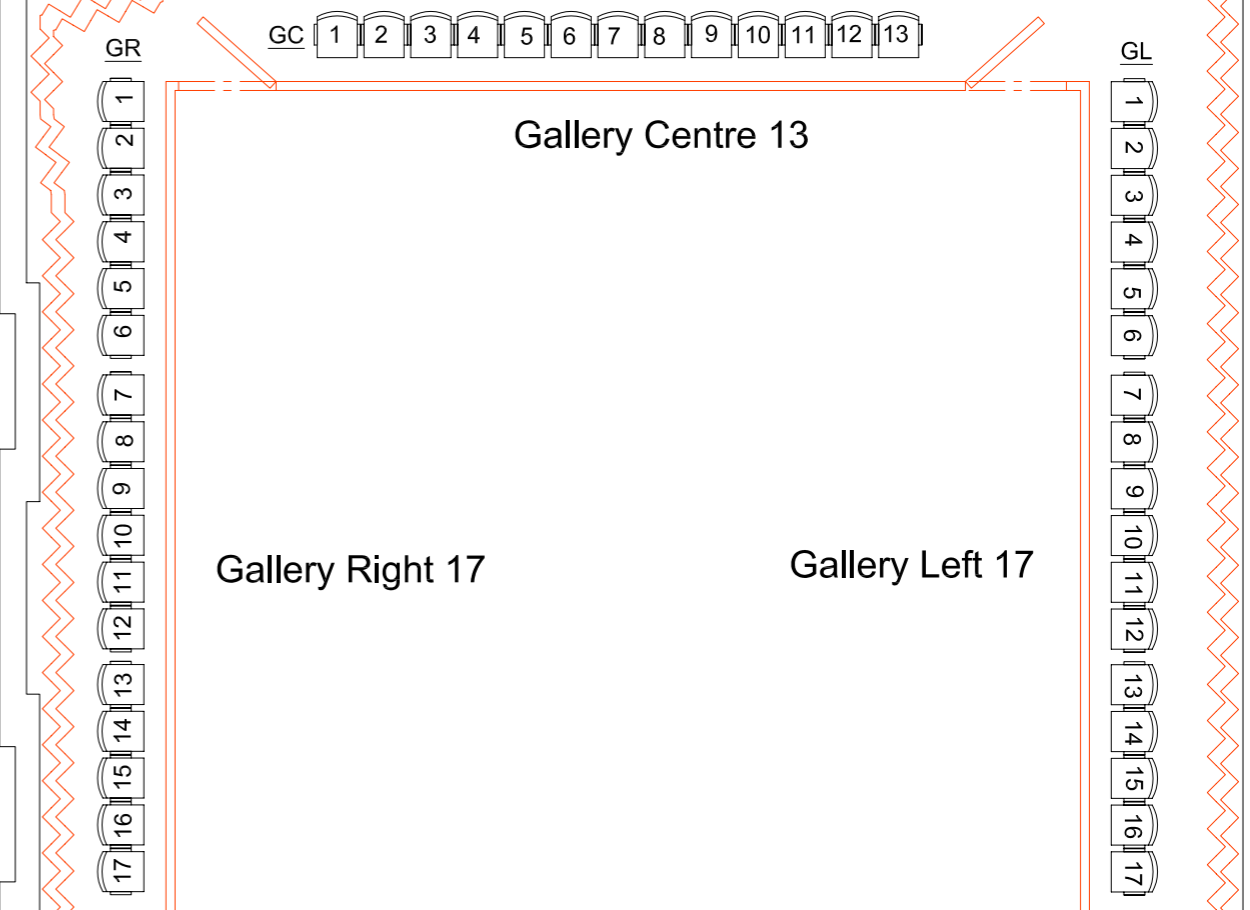

Main level

Bleachers	135 seats
Floor	8 seats
Wheelchairs	3 seats
Gallery	47 seats
Total	193 seats

Gallery level

47 seats

Annex