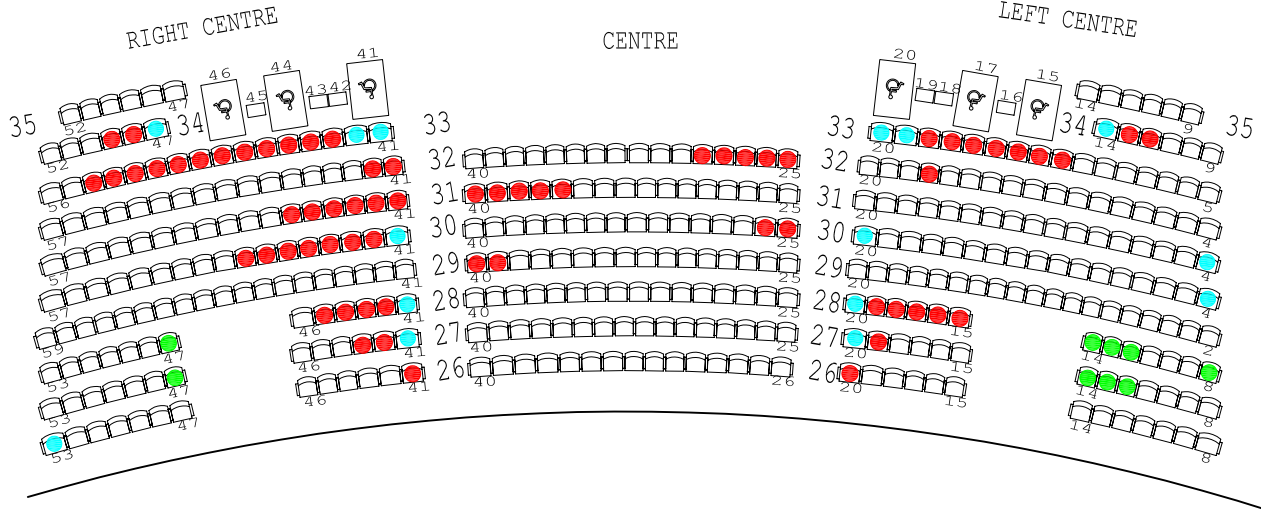

# MEZZANINE

### Moveable Arm Rests

- R Rows 22 to 25 seats 80
- RC Rows 21 to 24 seats 60
- LC Rows 21 to 24 seats 40
- L Rows 22 to 25 seats 20

- 24" seat
- 22" seat
- 18" seat

STAGE