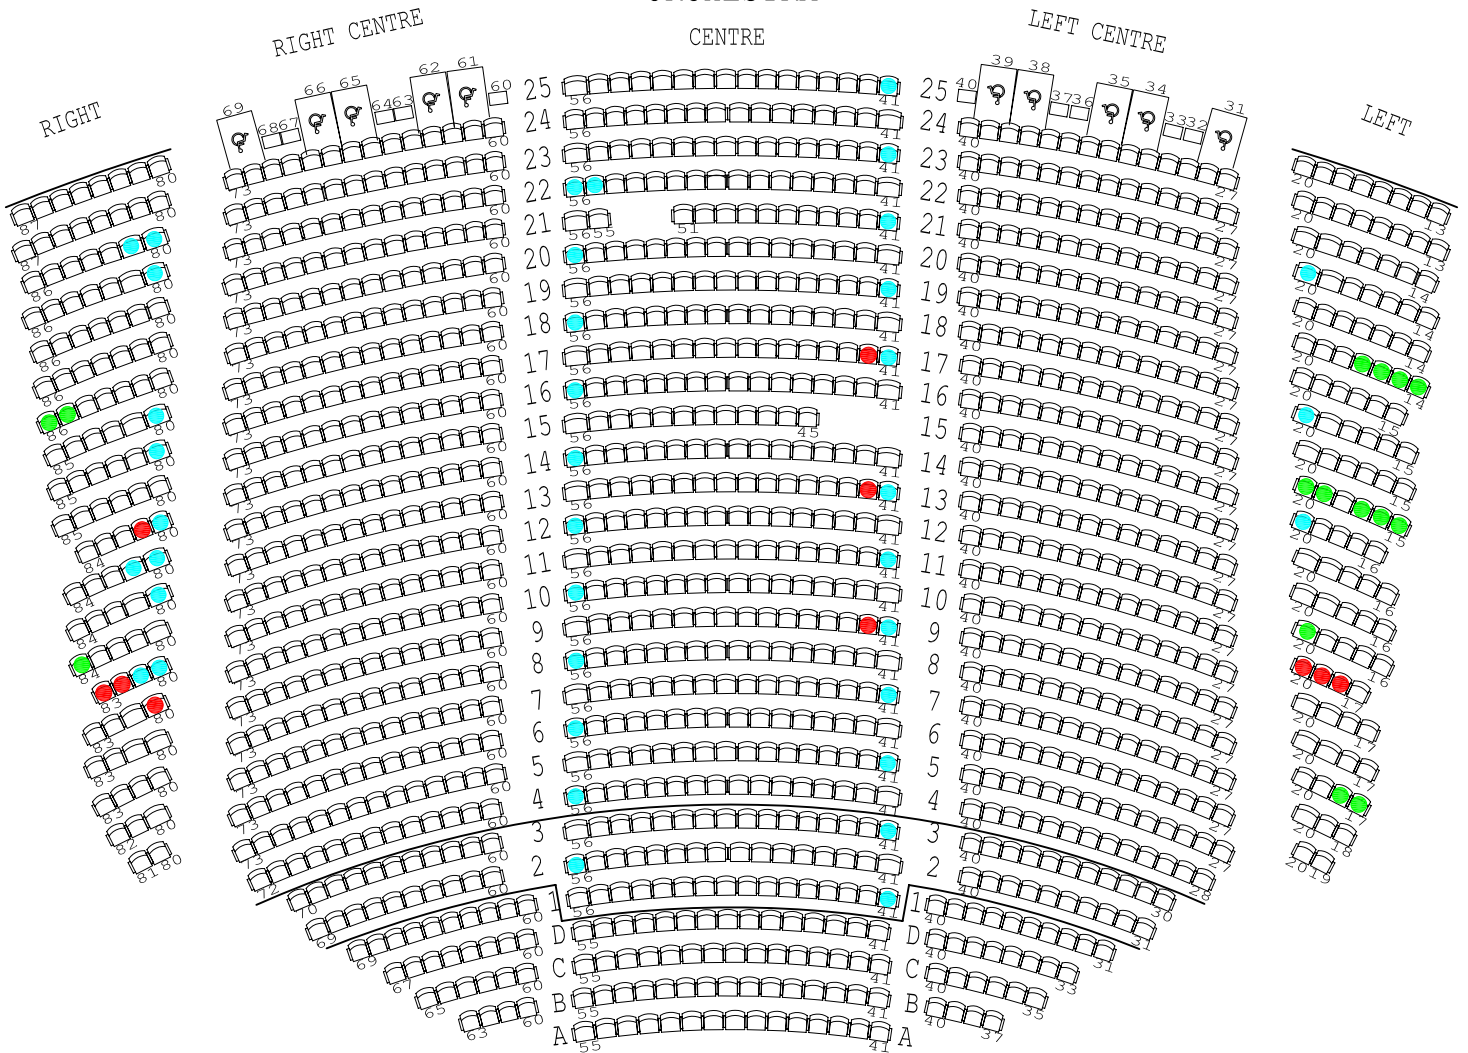

# MEZZANINE

# ORCHESTRA

### Moveable Arm Rests

- R Rows 22 to 25 seats 80
- RC Rows 21 to 24 seats 60
- LC Rows 21 to 24 seats 40
- L Rows 22 to 25 seats 20

- 24" seat
- 22" seat
- 18" seat

STAGE