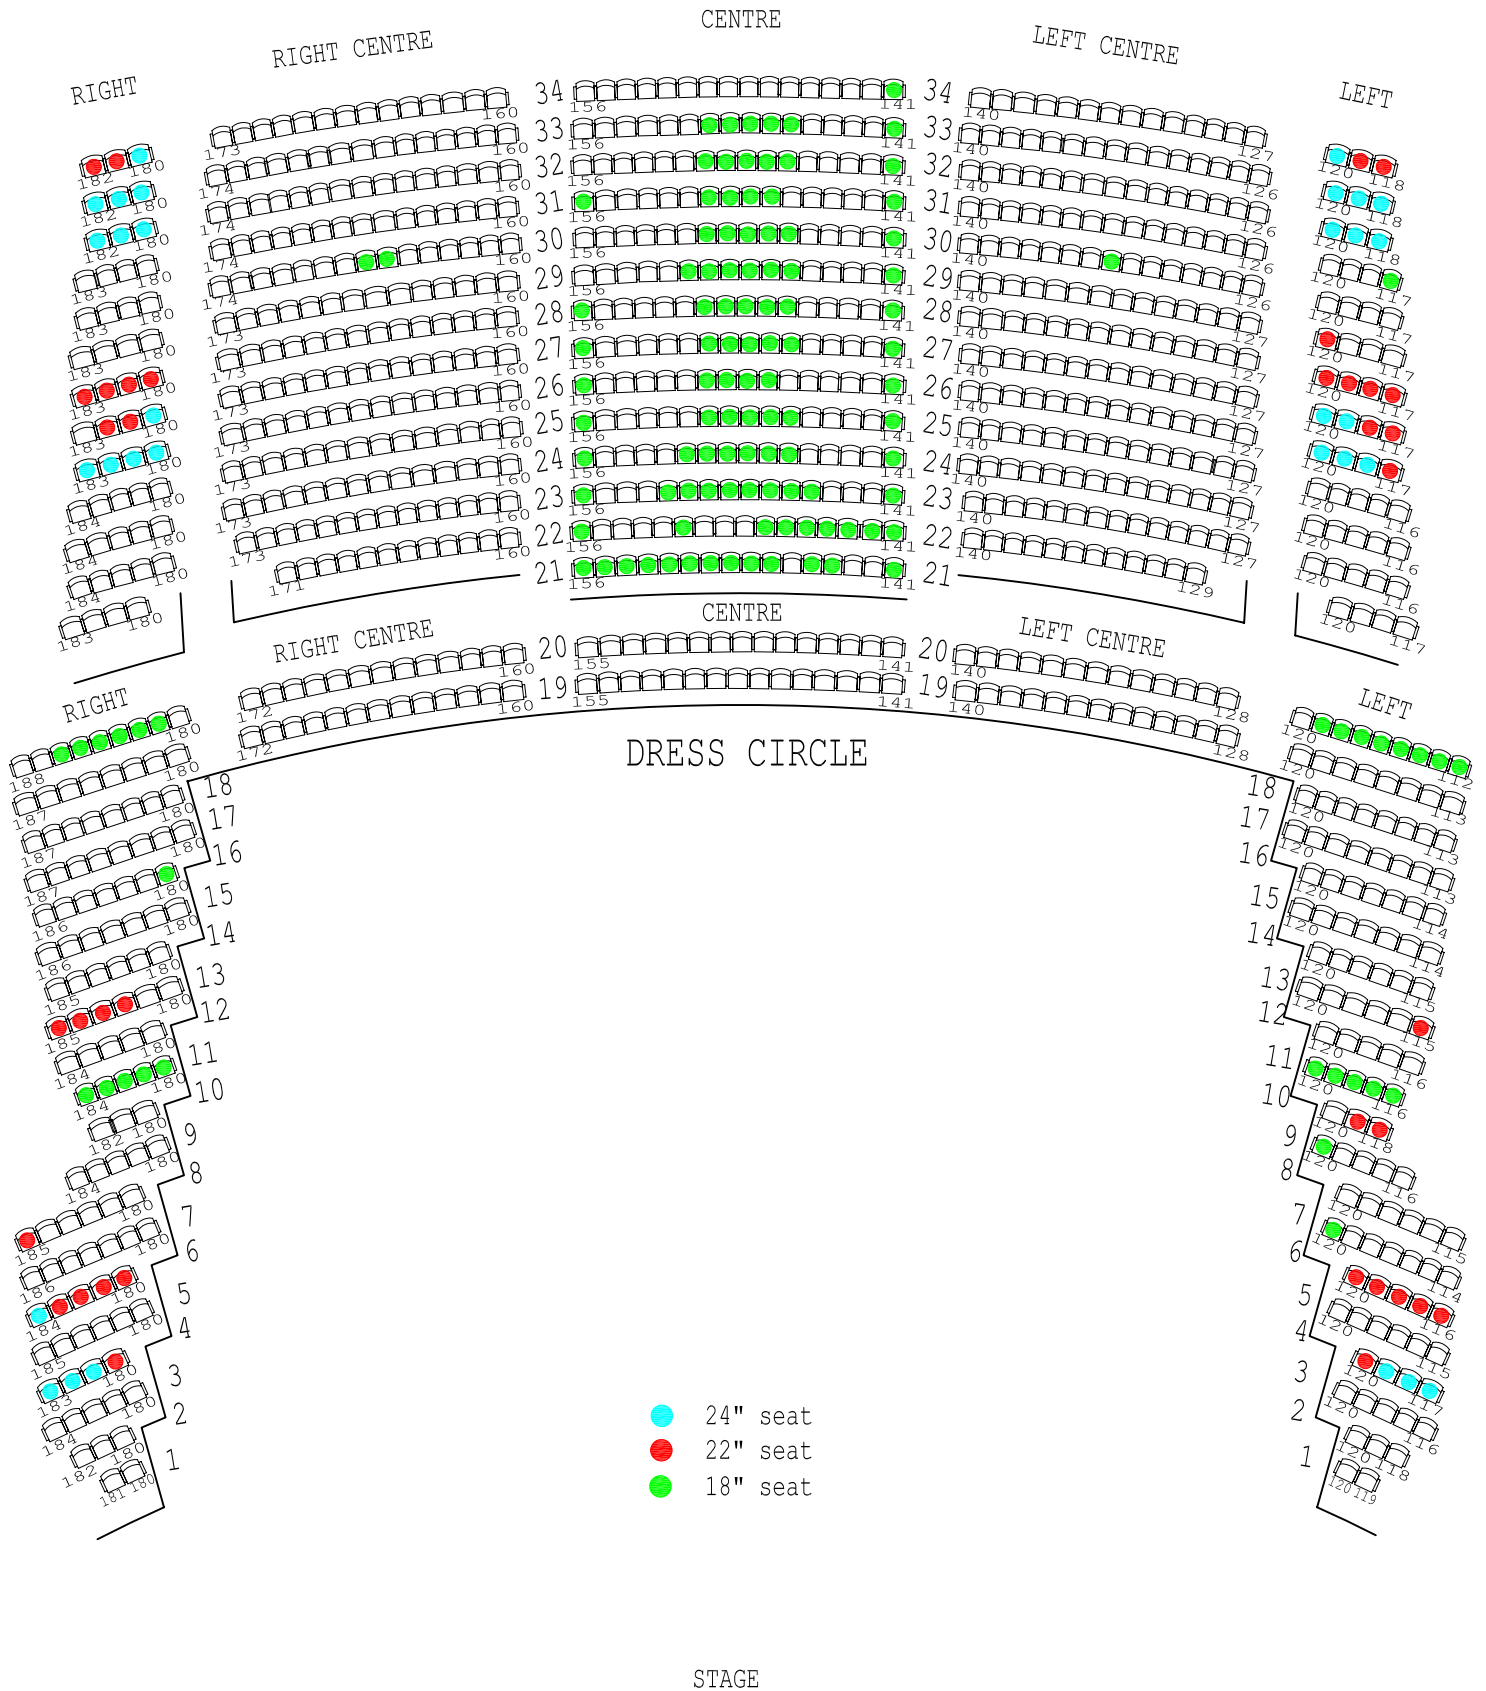

BALCONY

- 24" seat
- 22" seat
- 18" seat

STAGE

QUEEN ELIZABETH THEATRE
VANCOUVER, B.C., CANADA