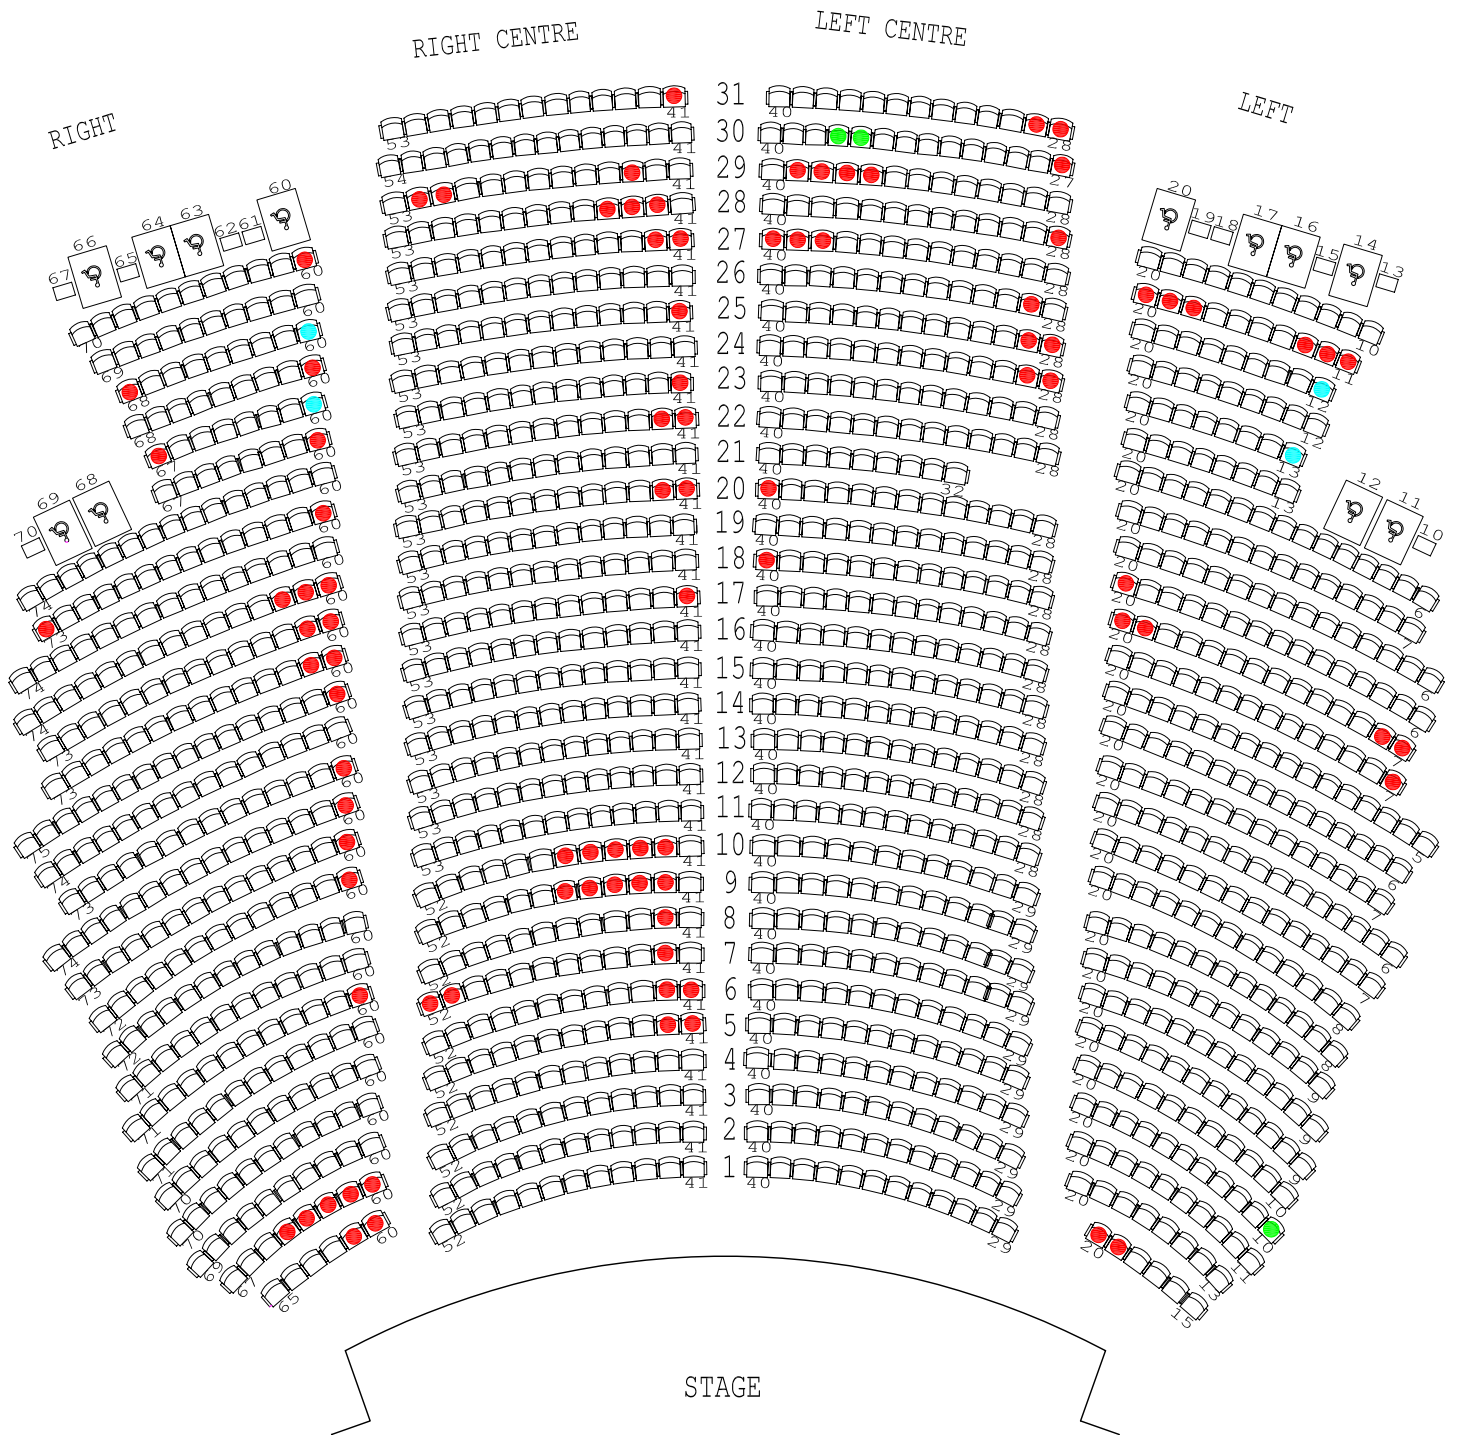

ORCHESTRA

Moveable Arm Rests

Rows 2 to 28, seat # 60 in each row
 Rows 2 to 28, seat # 20 in each row

- 24" seat
- 22" seat
- 18" seat

All other seats are standard sized ~20"

ORPHEUM
 VANCOUVER, B.C., CANADA