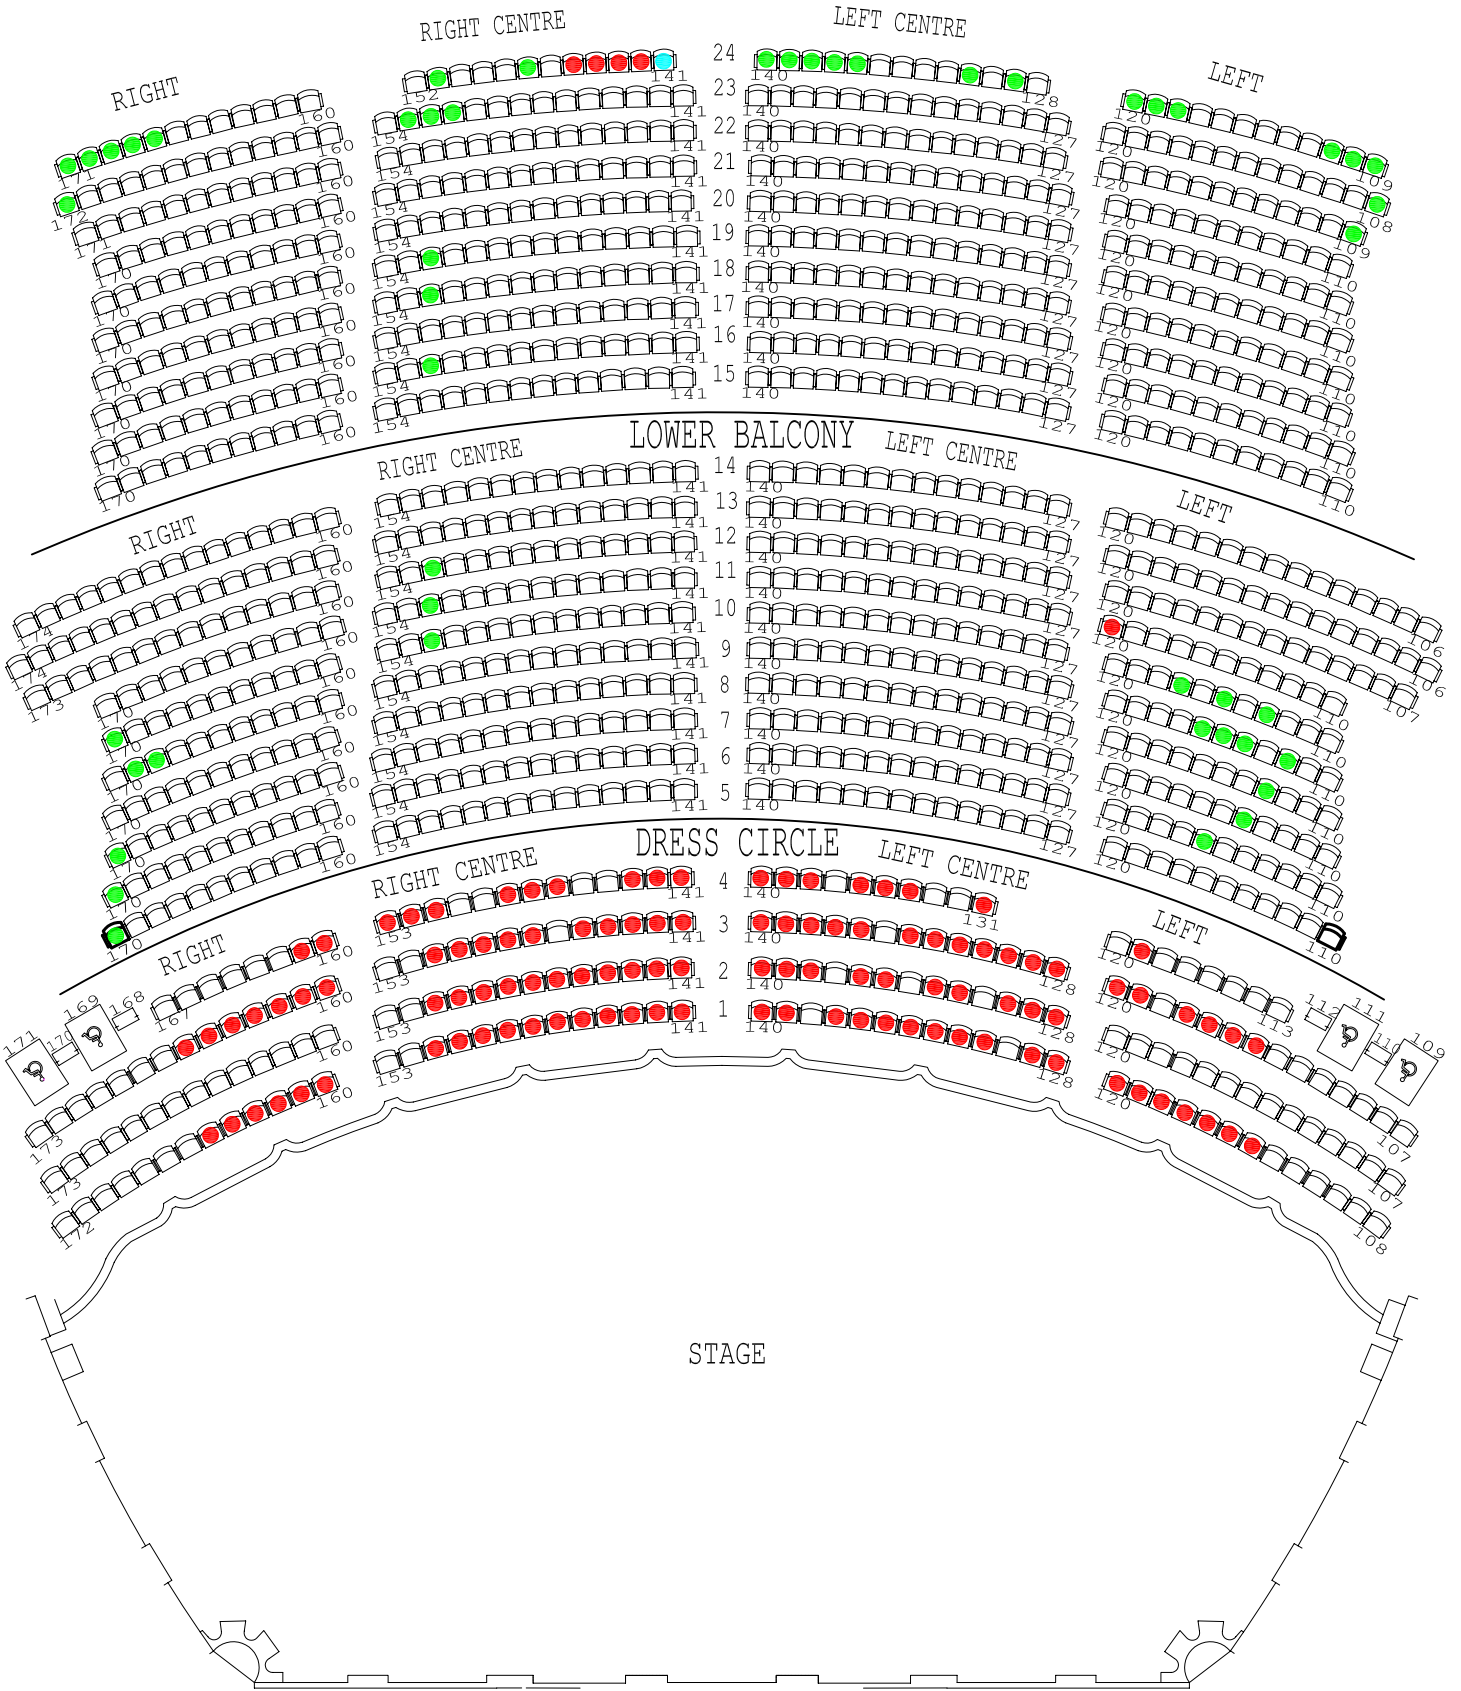

# UPPER BALCONY

- 24" seat
- 22" seat
- 18" seat

ORPHEUM  
VANCOUVER, B.C., CANADA