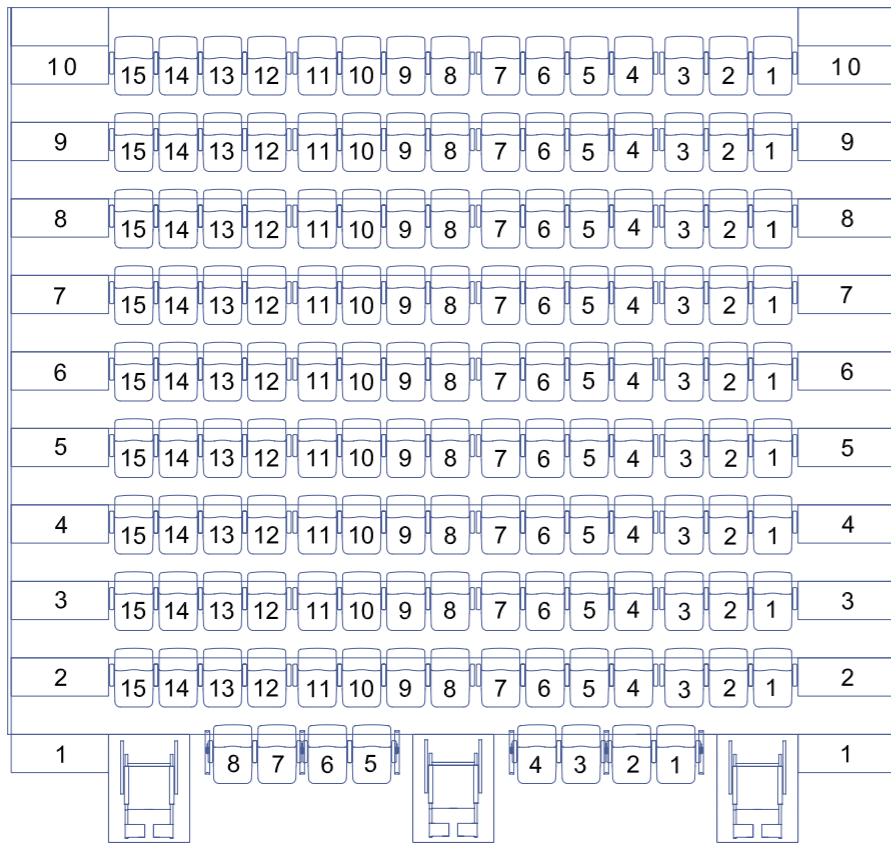

Main level

Seating Plan

Bleachers	135 seats
Floor	8 seats
Wheelchairs	3 seats
Gallery	41 seats
Total	191 seats

Gallery level

41 seats