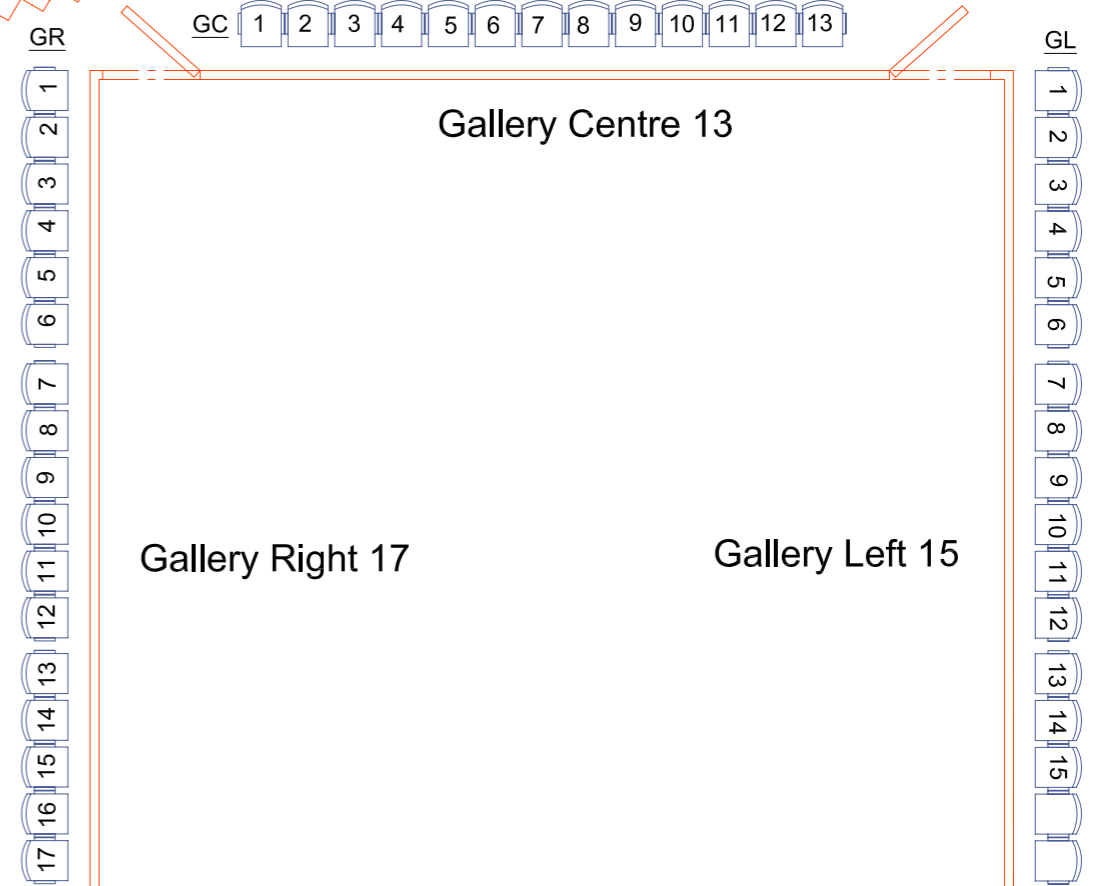

Main level

Seating Plan

Bleachers	135 seats
Floor	8 seats
Wheelchairs	3 seats
Gallery	41 seats
Total	191 seats

Gallery level

41 seats