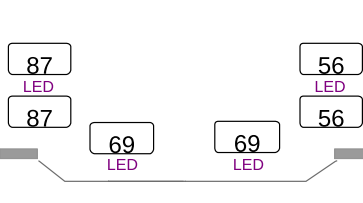

WOKRLIGHTS (N/C) G999

(THESE ARE ROSCO PRODUCTS)