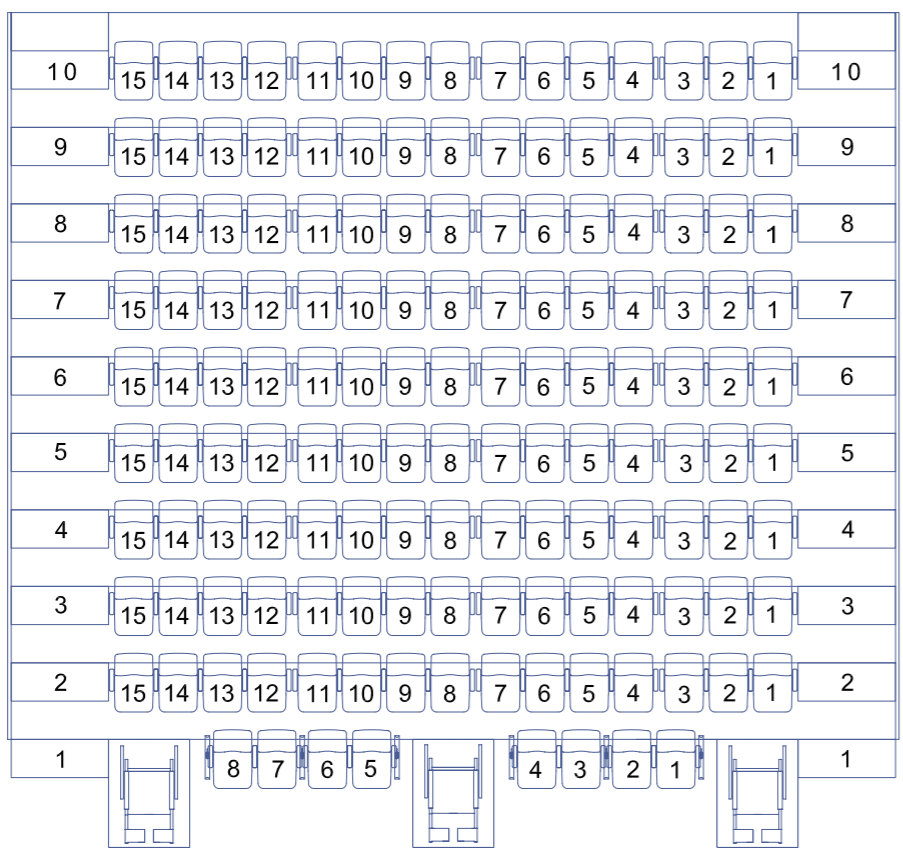

# Main level

## Seating Plan

Bleachers	135 seats
Floor	8 seats
Wheelchairs	3 seats
Gallery	45 seats
<b>Total</b>	<b>191 seats</b>

# Gallery level

45 seats