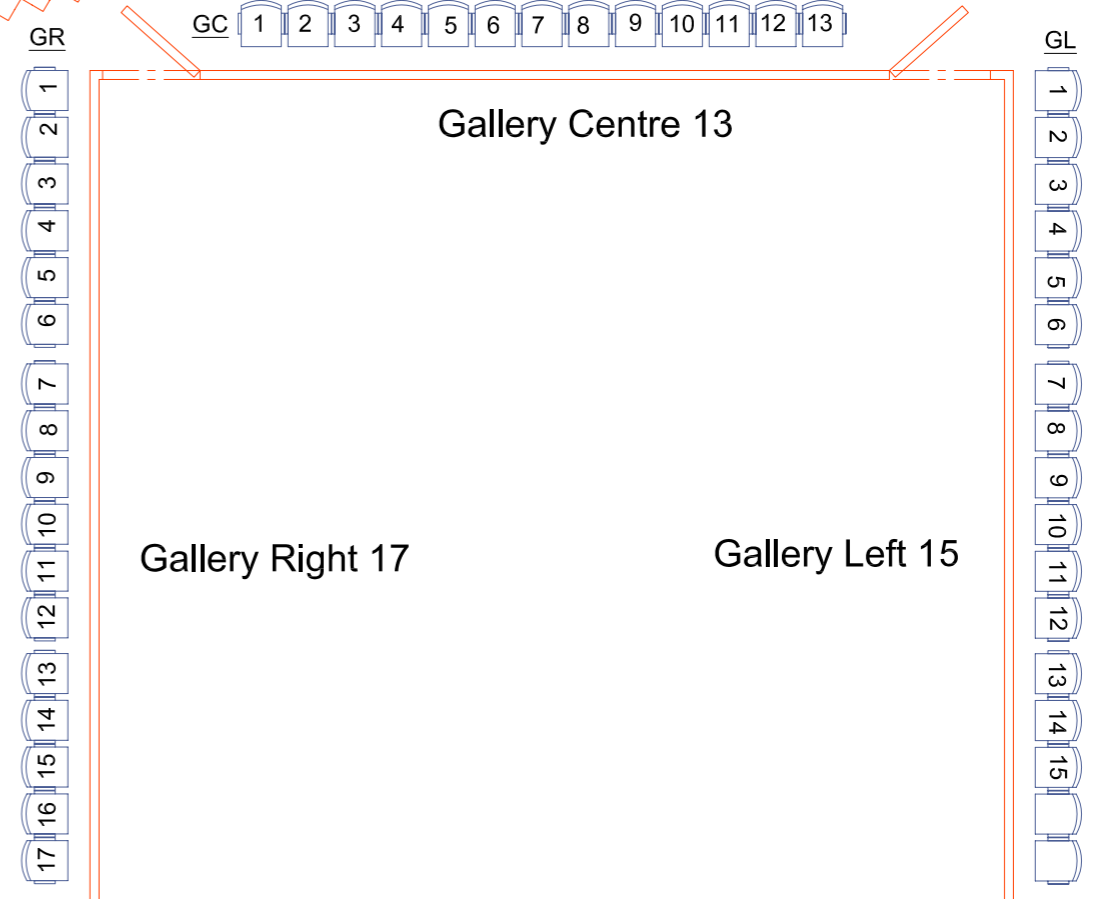

# Main level

## Seating Plan

Bleachers	135 seats
Floor	8 seats
Wheelchairs	3 seats
Gallery	45 seats
<b>Total</b>	<b>191 seats</b>

# Gallery level

45 seats