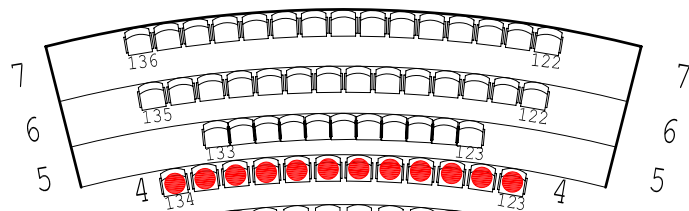

BALCONY

ORCHESTRA

CENTRE

RIGHT

LEFT

SIDE BALCONY  
G 140  
F 140  
E 140  
D 140  
C 140  
B 140  
A 140

WHEELCHAIRS

SIDE BALCONY  
G 120  
F 120  
E 120  
D 120  
C 120  
B 120  
A 120

STAGE

- 22" seat
- 20" seat average size
- 18" seat

Measured between arm rest support

THE VANCOUVER PLAYHOUSE  
VANCOUVER, BC, CANADA