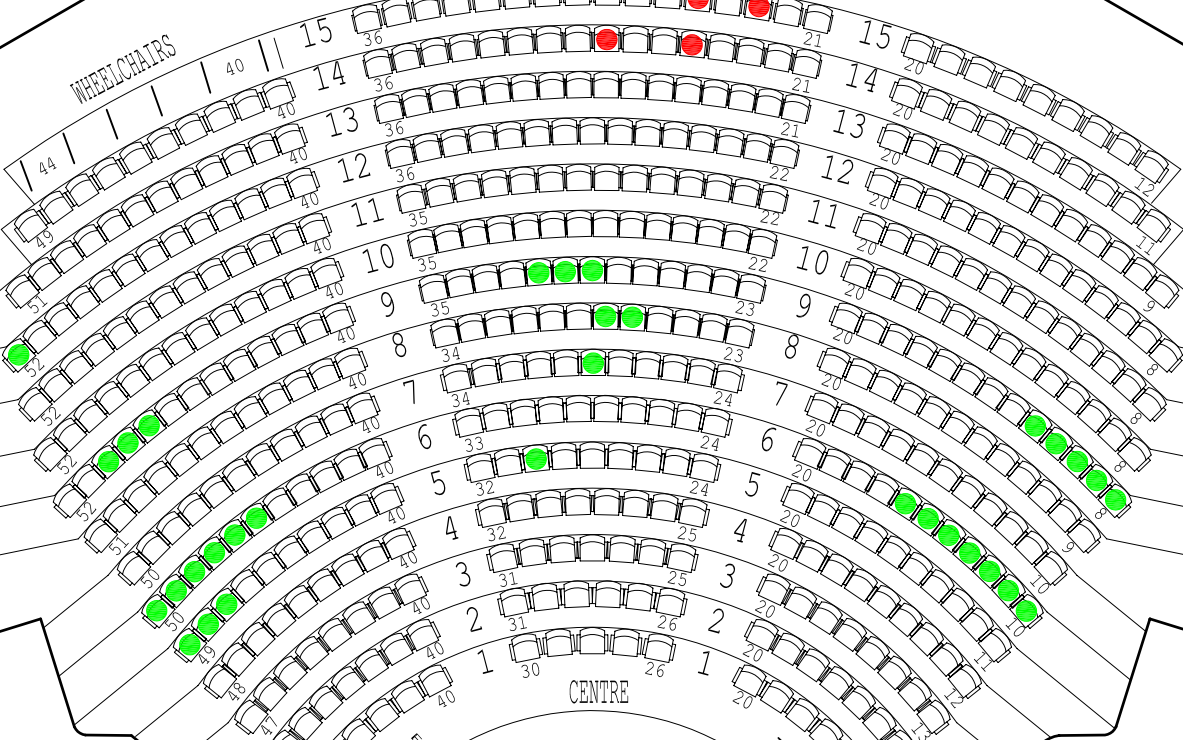

BALCONY

ORCHESTRA

CENTRE

RIGHT

LEFT

SIDE BALCONY  
G 140  
F 140  
E 140  
D 140  
C 140  
B 140  
A 140

WHEELCHAIRS

SIDE BALCONY  
G 120  
F 120  
E 120  
D 120  
C 120  
B 120  
A 120

STAGE

- 22" seat
- 20" seat average size
- 18" seat

Measured between arm rest support

THE VANCOUVER PLAYHOUSE  
VANCOUVER, BC, CANADA