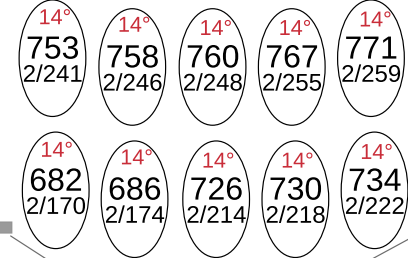

Queen Elizabeth Theatre Magic Sheet - DIM

ALCOVE SPECIALS (N/C)

BALCONY RAIL + SPECIALS

CAT #3 AMBER (L151)

CAT #3 LAVENVER (L137)

CAT #3 BLUE (R68)

CAT #3 SPECIALS (N/C)

CAT #2 GOBO (L201)

CAT #2 & #1 COOL (L203)

CAT #2 & #1 WARM (L206)

CAT #2 SPECIALS (N/C)

CAT #1 GOBO (R33)

CAT #1 SPECIALS (N/C)

BOX BOOM #3 LAV (R57)

BOX BOOM #3 SPECIALS

UNI #2 EG. 889 = 2/377

UNI #2 EG. 828 = 2/316

SIDES RED (L164)

SIDES BLUE (L715)

SIDES AMBER (R318)

SIDES PURPLE (L343)

CYC RED (L026)

CYC BLUE (L79)

CYC YELLOW (R14)