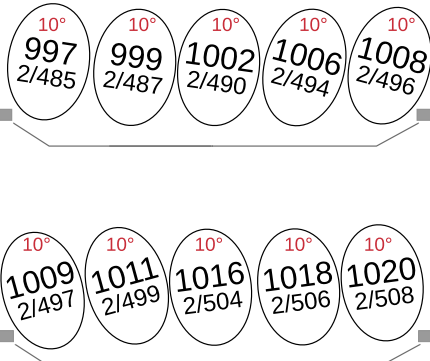

Queen Elizabeth Theatre Magic Sheet - DIM

ALCOVE SPECIALS (N/C)

BALCONY RAIL + SPECIALS

CAT #3 AMBER (L151)

CAT #3 LAVENVER (L137)

CAT #3 BLUE (R68)

CAT #3 SPECIALS (N/C)

CAT #2 GOBO (L201)

CAT #2 & #1 COOL (L203)

CAT #2 & #1 WARM (L206)

CAT #2 SPECIALS (N/C)

CAT #1 GOBO (R33)

CAT #1 SPECIALS (N/C)

BOX BOOM #3 LAV (R57)

BOX BOOM #3 SPECIALS

UNI #2 EG. 889 = 2/377

UNI #2 EG. 828 = 2/316

SIDES RED (L164)

SIDES BLUE (L715)

SIDES AMBER (R318)

SIDES PURPLE (L343)

CYC RED (L026)

CYC BLUE (L79)

CYC YELLOW (R14)