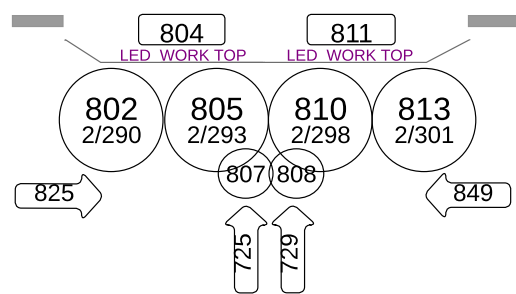

ORCHESTRA PIT