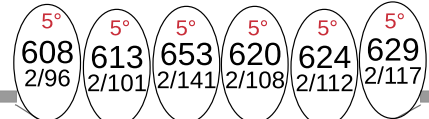

CAT #3 SPECIALS (N/C)