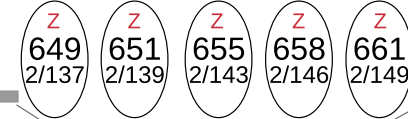

Queen Elizabeth Theatre Magic Sheet - DIM

ALCOVE SPECIALS (N/C)

BALCONY RAIL + SPECIALS

CAT #3 AMBER (L151)

CAT #3 LAVENVER (L137)

CAT #3 BLUE (R68)

CAT #3 SPECIALS (N/C)

CAT #2 GOBO (L201)

CAT #2 & #1 COOL (L203)

CAT #2 & #1 WARM (L206)

CAT #2 SPECIALS (N/C)

CAT #1 GOBO (R33)

CAT #1 SPECIALS (N/C)

BOX BOOM #3 LAV (R57)

BOX BOOM #3 SPECIALS

UNI #2 EG. 889 = 2/377