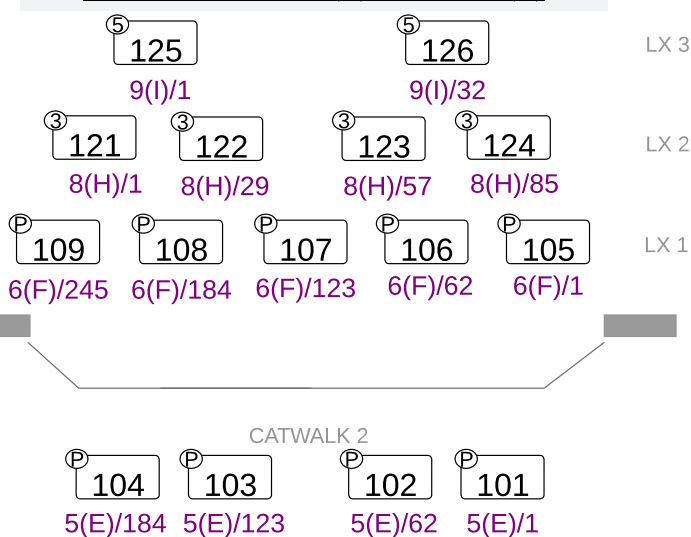

(FX105-109) LX#1 VLZ PROFILES:
VARI-LITE PROFILE (5 FIXTURES)
 MODE: 61-CHAN ENHANCED
 (ADDR: 6(F)/1 TO 6(F)/305)

(FX201-206) FOH CAT+ BALC RAIL VLZ WASH:
VARI-LITE WASH (6 FIXTURES)
 MODE: 52-CHAN ENHANCED
 (ADDR: 4(D)/1 TO 4(D)/312)

(FX207-210) LX#1 VLZ WASH:
VARI-LITE WASH (4 FIXTURES)
 MODE: 52-CHAN ENHANCED
 (ADDR: 7(G)/1 TO 7(G)/208)

(FX211-215) LX#2 VLZ WASH:
VARI-LITE WASH (5 FIXTURES)
 MODE: 52-CHAN ENHANCED
 (ADDR: 8(H)/245 TO 8(H)/504)

(FX216-221) LX#3 VLZ WASH:
VARI-LITE WASH (6 FIXTURES)
 MODE: 52-CHAN ENHANCED
 (ADDR: 9(I)/123 TO 9(I)/434)

(FX125-126) LX#3 VL 3500:
VARI-LITE 3500Q (2 FIXTURES)
 MODE: 31 CHAN
 (ADDR: 9(I)/1 TO 9(I)/62)

(FX121-124) LX#2 VL 3000:
VARI-LITE 3000 (4 FIXTURES)
 MODE: 28 CHAN
 (ADDR: 8(H)/1 TO 8(H)/112)

VARI-LITE "VLZ" PROFILE VARI-LITE "VL3000 (3) & VL3500 (5)

VARI-LITE "VLZ" WASH