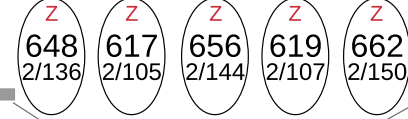

Queen Elizabeth Theatre Magic Sheet - DIM

ALCOVE SPECIALS (N/C)

BALCONY RAIL + SPECIALS

CAT #3 AMBER (L151)

CAT #3 LAVENVER (L137)

CAT #3 BLUE (R68)

CAT #3 SPECIALS (N/C)

CAT #2 GOBO (L201)

CAT #2 & #1 COOL (L203)

CAT #2 & #1 WARM (L206)

CAT #2 SPECIALS (N/C)

CAT #1 GOBO (R33)

CAT #1 SPECIALS (N/C)

BOX BOOM #3 LAV (R57)

BOX BOOM #3 SPECIALS

UNI #2 EG. 889 = 2/377

UNI #2 EG. 828 = 2/316

SIDES RED (L164)

SIDES BLUE (L715)

SIDES AMBER (R318)

SIDES PURPLE (L343)

CYC RED (L026)

CYC BLUE (L79)

CYC YELLOW (R14)