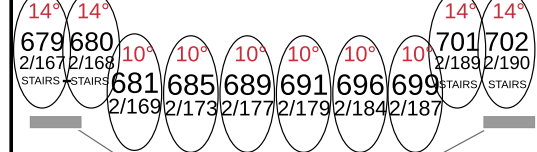

CAT #2 & #1 COOL (L203)

CAT #2 & #1 WARM (L206)

CAT #2 SPECIALS (N/C)

CAT #1 GOBO (R33)

CAT #1 SPECIALS (N/C)

BOX BOOM #3 LAV (R57)

BOX BOOM #3 SPECIALS

UNI #2 EG. 889 = 2/377