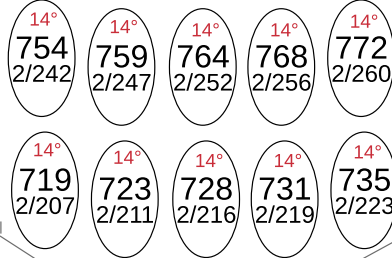

Queen Elizabeth Theatre Magic Sheet - DIM

ALCOVE SPECIALS (N/C)

BALCONY RAIL + SPECIALS

CAT #3 AMBER (L151)

CAT #3 LAVENVER (L137)

CAT #3 BLUE (R68)

CAT #3 SPECIALS (N/C)

CAT #2 GOBO (L201)

CAT #2 & #1 COOL (L203)

CAT #2 & #1 WARM (L206)

CAT #2 SPECIALS (N/C)

CAT #1 GOBO (R33)

CAT #1 SPECIALS (N/C)

BOX BOOM #3 LAV (R57)

BOX BOOM #3 SPECIALS

UNI #2 EG. 889 = 2/377

UNI #2 EG. 828 = 2/316

SIDES RED (L164)

SIDES BLUE (L715)

SIDES AMBER (R318)

SIDES PURPLE (L343)

CYC RED (L026)

CYC BLUE (L79)

CYC YELLOW (R14)