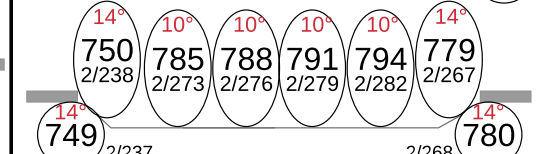

CAT #2 & #1 COOL (L203)

CAT #2 & #1 WARM (L206)

CAT #2 SPECIALS (N/C)

CAT #1 GOBO (R33)

CAT #1 SPECIALS (N/C)

BOX BOOM #3 LAV (R57)

BOX BOOM #3 SPECIALS

UNI #2 EG. 889 = 2/377

UNI #2 EG. 828 = 2/316

SIDES RED (L164)

SIDES BLUE (L715)

SIDES AMBER (R318)

SIDES PURPLE (L343)

CYC RED (L026)

CYC BLUE (L79)

CYC YELLOW (R14)