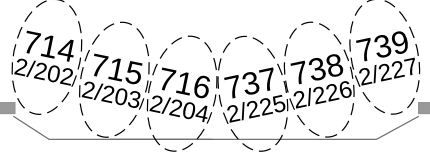

CAT #2 & #1 COOL (L203)

CAT #2 & #1 WARM (L206)

CAT #2 SPECIALS (N/C)

CAT #1 GOBO (R33)

CAT #1 SPECIALS (N/C)

BOX BOOM #3 LAV (R57)

BOX BOOM #3 SPECIALS

UNI #2 EG. 889 = 2/377