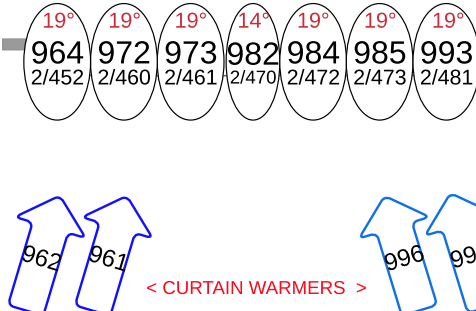

BALCONY RAIL + SPECIALS