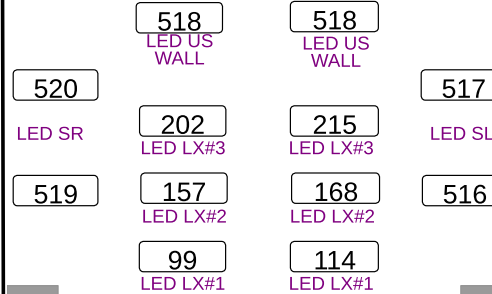

UNI #2 EG. 828 = 2/316

SIDES RED (L164)

SIDES BLUE (L715)

SIDES AMBER (R318)

SIDES PURPLE (L343)

CYC RED (L026)

CYC BLUE (L79)

CYC YELLOW (R14)

CYC GREEN (R90)

ORCHESTRA PIT

BLUE RUNNING LIGHTS (L200)

WOKRLIGHTS (N/C)

****DO NOT PATCH sACN UNIVERSE #3**
 EXCEPT IF YOU WANT HOUSE STARS
 3(C)/106-3(C)/165**

(FX101-104) FOH CAT#2 VLZ PROFILES:
VARI-LITE PROFILE (4 FIXTURES)
 MODE: 61-CHAN ENHANCED
 (ADDR: 5(E)/1 TO 5(E)/244)

(FX105-109) LX#1 VLZ PROFILES:
VARI-LITE PROFILE (5 FIXTURES)
 MODE: 61-CHAN ENHANCED
 (ADDR: 6(F)/1 TO 6(F)/305)

(FX201-206) FOH CAT+ BALC RAIL VLZ WASH:
VARI-LITE WASH (6 FIXTURES)
 MODE: 52-CHAN ENHANCED
 (ADDR: 4(D)/1 TO 4(D)/312)

(FX207-210) LX#1 VLZ WASH:
VARI-LITE WASH (4 FIXTURES)
 MODE: 52-CHAN ENHANCED
 (ADDR: 7(G)/1 TO 7(G)/208)

(FX211-215) LX#2 VLZ WASH:
VARI-LITE WASH (5 FIXTURES)
 MODE: 52-CHAN ENHANCED
 (ADDR: 8(H)/245 TO 8(H)/504)