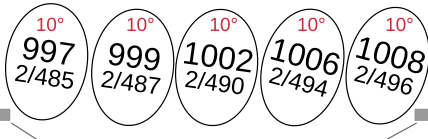

Queen Elizabeth Theatre Magic Sheet - DIM

ALCOVE SPECIALS (N/C)