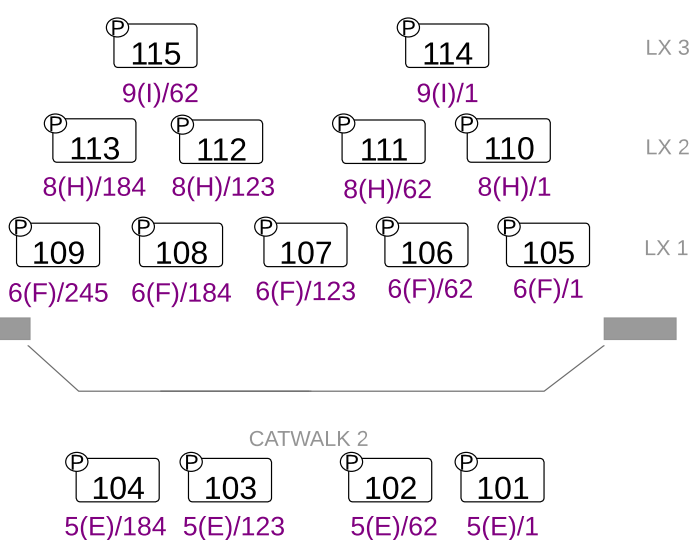

VARI-LITE "VLZ" PROFILE