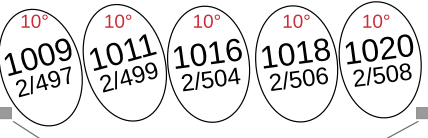

Queen Elizabeth Theatre Magic Sheet - DIM

ALCOVE SPECIALS (N/C)