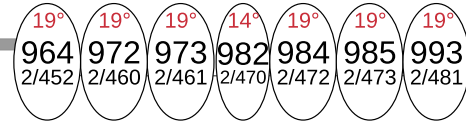

BALCONY RAIL + SPECIALS