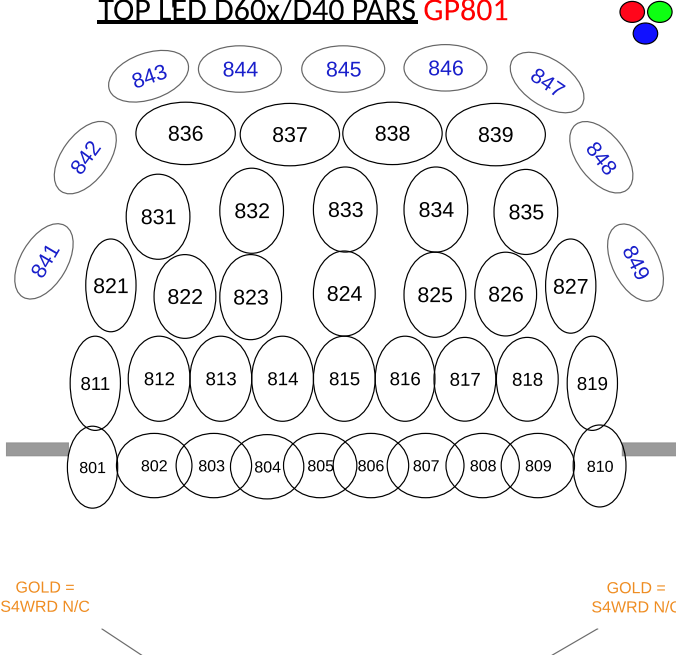

Orpheum Theatre Magic Sheet

SPOT FRAME 1 - R33
 SPOT FRAME 2 - L136
 SPOT FRAME 3 - L203
 SPOT FRAME 4 - L202
 SPOT FRAME 5 - L206
 SPOT FRAME 6 - L205

(801-839) OVERHEAD TOP LED PARS:
 ETC DESIRE D60X LUSTR+ (35 FIXTURES)
 MODE: 9 CHAN DIRECT + STROBE
 (ADDR: B/1 TO B/315)

(841-849) OVERHEAD US TOP LED PARS:
 ETC DESIRE D40 LUSTR+ (9 FIXTURES)
 MODE: 9 CHAN DIRECT + STROBE
 (ADDR: B/316 TO B/396)

(851-856) OVERHEAD DS BAX LED PARS:
 ETC DESIRE D60 LUSTR+ (6 FIXTURES)
 MODE: 9 CHAN DIRECT + STROBE
 (ADDR: B/397 TO B/450)

(921-922) LED+ICUE+IRIS UNITS:
 ETC DAYLIGHT HD S4 SERIES 2 LED (2 FIX)
 MODE: 10 CHAN DIRECT + FAN & STROBE
 (ADDR: A/337 TO A/356)
 ICUE IS BY ROSCO
 MODE: 4 CHAN(ADDR: A/357 TO A/364)
 IRIS IS BY ROSCO
 MODE: 1 (1 CHAN)(ADDR: A/365 TO A/366)

GOLD = S4WRD N/C