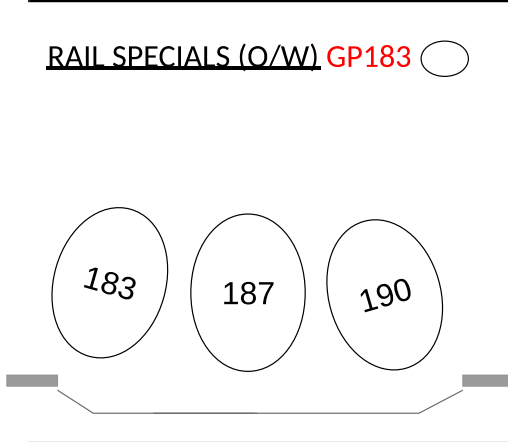

Orpheum Theatre Magic Sheet

SPOT FRAME 1 - R33
 SPOT FRAME 2 - L136
 SPOT FRAME 3 - L203
 SPOT FRAME 4 - L202
 SPOT FRAME 5 - L206
 SPOT FRAME 6 - L205

(801-839) OVERHEAD TOP LED PARS:
 ETC DESIRE D60X LUSTR+ (35 FIXTURES)
 MODE: 9 CHAN DIRECT + STROBE
 (ADDR: B/1 TO B/315)

(841-849) OVERHEAD US TOP LED PARS:
 ETC DESIRE D40 LUSTR+ (9 FIXTURES)
 MODE: 9 CHAN DIRECT + STROBE
 (ADDR: B/316 TO B/396)

(851-856) OVERHEAD DS BAX LED PARS:
 ETC DESIRE D60 LUSTR+ (6 FIXTURES)
 MODE: 9 CHAN DIRECT + STROBE
 (ADDR: B/397 TO B/450)