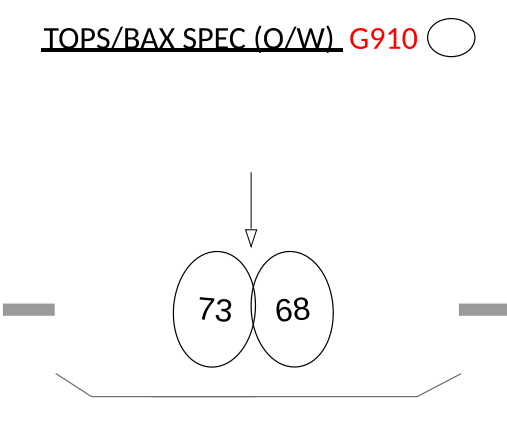

Orpheum Theatre Magic Sheet

SPOT FRAME 1 - R33
 SPOT FRAME 2 - L136
 SPOT FRAME 3 - L203
 SPOT FRAME 4 - L202
 SPOT FRAME 5 - L206
 SPOT FRAME 6 - L205

(801-839) OVERHEAD TOP LED PARS:
 ETC DESIRE D60X LUSTR+ (35 FIXTURES)
 MODE: 9 CHAN DIRECT + STROBE
 (ADDR: B/1 TO B/315)

(841-849) OVERHEAD US TOP LED PARS:
 ETC DESIRE D40 LUSTR+ (9 FIXTURES)
 MODE: 9 CHAN DIRECT + STROBE
 (ADDR: B/316 TO B/396)

(851-856) OVERHEAD DS BAX LED PARS:
 ETC DESIRE D60 LUSTR+ (6 FIXTURES)
 MODE: 9 CHAN DIRECT + STROBE
 (ADDR: B/397 TO B/450)

(921-922) LED+ICUE+IRIS UNITS:
 ETC DAYLIGHT HD S4 SERIES 2 LED (2 FIX)
 MODE: 10 CHAN DIRECT + FAN & STROBE
 (ADDR: A/337 TO A/356)
 ICUE IS BY ROSCO
 MODE: 4 CHAN(ADDR: A/357 TO A/364)
 IRIS IS BY ROSCO
 MODE: 1 (1 CHAN)(ADDR: A/365 TO A/366)