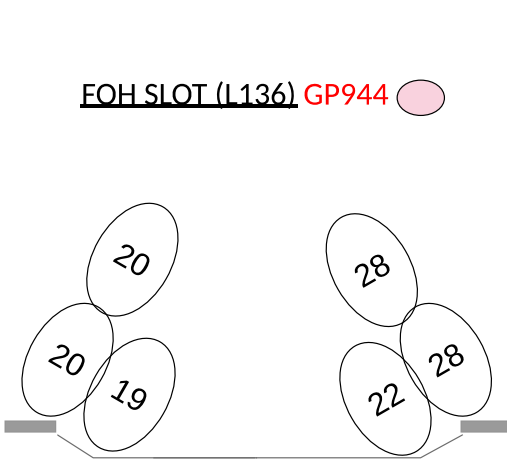

Orpheum Theatre Magic Sheet

SPOT FRAME 1 - R33
 SPOT FRAME 2 - L136
 SPOT FRAME 3 - L203
 SPOT FRAME 4 - L202
 SPOT FRAME 5 - L206
 SPOT FRAME 6 - L205

(801-839) OVERHEAD TOP LED PARS:
 ETC DESIRE D60X LUSTR+ (35 FIXTURES)
 MODE: 9 CHAN DIRECT + STROBE
 (ADDR: B/1 TO B/315)

(841-849) OVERHEAD US TOP LED PARS:
 ETC DESIRE D40 LUSTR+ (9 FIXTURES)
 MODE: 9 CHAN DIRECT + STROBE
 (ADDR: B/316 TO B/396)

(851-856) OVERHEAD DS BAX LED PARS:
 ETC DESIRE D60 LUSTR+ (6 FIXTURES)
 MODE: 9 CHAN DIRECT + STROBE
 (ADDR: B/397 TO B/450)

(991-999) UPSTAGE COVE LED STRIPS:
 ETC SELADOR VIVID R21 (9 FIXTURES)
 MODE: 16 CHAN
 (ADDR: A/367 TO A/510)

(861-866) ARCHITECTURAL LED PARS:
 ETC DESIRE D60X LUSTR+ (6 FIXTURES)
 MODE: 9 CHAN DIRECT + STROBE
 (ADDR: A/283 TO A/336)

GOLD = S4WRD N/C