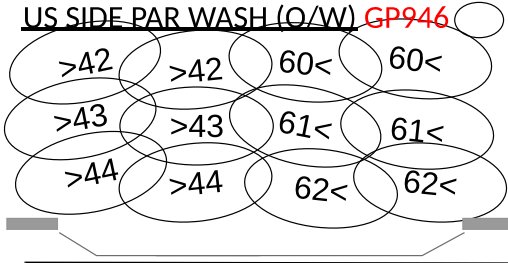

Orpheum Theatre Magic Sheet

SPOT FRAME 1 - R33
 SPOT FRAME 2 - L136
 SPOT FRAME 3 - L203
 SPOT FRAME 4 - L202
 SPOT FRAME 5 - L206
 SPOT FRAME 6 - L205

(801-839) OVERHEAD TOP LED PARS:
 ETC DESIRE D60X LUSTR+ (35 FIXTURES)
 MODE: 9 CHAN DIRECT + STROBE
 (ADDR: B/1 TO B/315)