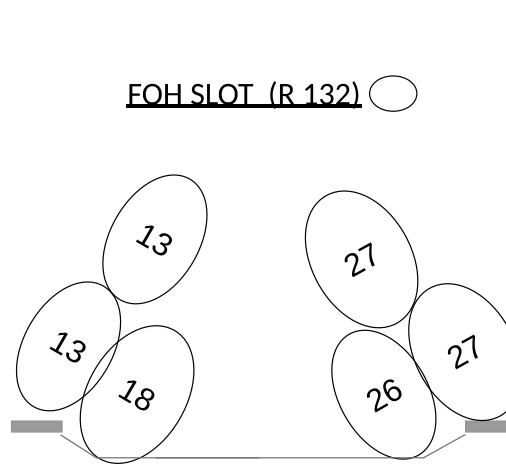

Orpheum Theatre Magic Sheet

SPOT FRAME 1 - R33
 SPOT FRAME 2 - L136
 SPOT FRAME 3 - L203
 SPOT FRAME 4 - L202
 SPOT FRAME 5 - L206
 SPOT FRAME 6 - L205

(801-839) OVERHEAD TOP LED PARS:
 ETC DESIRE D60X LUSTR+ (35 FIXTURES)
 MODE: 9 CHAN DIRECT + STROBE
 (ADDR: B/1 TO B/315)

(841-849) OVERHEAD US TOP LED PARS:
 ETC DESIRE D40 LUSTR+ (9 FIXTURES)
 MODE: 9 CHAN DIRECT + STROBE
 (ADDR: B/316 TO B/396)

(851-856) OVERHEAD DS BAX LED PARS:
 ETC DESIRE D60 LUSTR+ (6 FIXTURES)
 MODE: 9 CHAN DIRECT + STROBE
 (ADDR: B/397 TO B/450)

(991-999) UPSTAGE COVE LED STRIPS:
 ETC SELADOR VIVID R21 (9 FIXTURES)
 MODE: 16 CHAN
 (ADDR: A/367 TO A/510)

(861-866) ARCHITECTURAL LED PARS:
 ETC DESIRE D60X LUSTR+ (6 FIXTURES)
 MODE: 9 CHAN DIRECT + STROBE
 (ADDR: A/283 TO A/336)

GOLD = S4WRD N/C