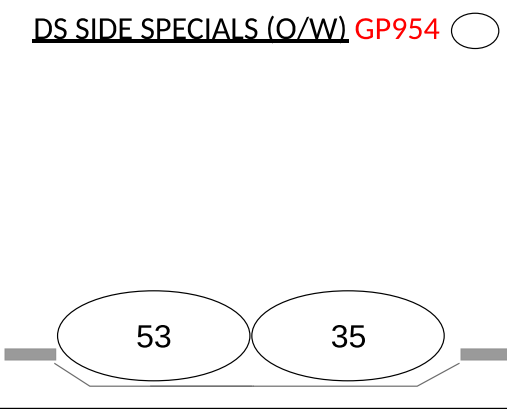

Orpheum Theatre Magic Sheet

SPOT FRAME 1 - R33
 SPOT FRAME 2 - L136
 SPOT FRAME 3 - L203
 SPOT FRAME 4 - L202
 SPOT FRAME 5 - L206
 SPOT FRAME 6 - L205

(801-839) OVERHEAD TOP LED PARS:
 ETC DESIRE D60X LUSTR+ (35 FIXTURES)
 MODE: 9 CHAN DIRECT + STROBE
 (ADDR: B/1 TO B/315)

(841-849) OVERHEAD US TOP LED PARS:
 ETC DESIRE D40 LUSTR+ (9 FIXTURES)
 MODE: 9 CHAN DIRECT + STROBE
 (ADDR: B/316 TO B/396)

(851-856) OVERHEAD DS BAX LED PARS:
 ETC DESIRE D60 LUSTR+ (6 FIXTURES)
 MODE: 9 CHAN DIRECT + STROBE
 (ADDR: B/397 TO B/450)