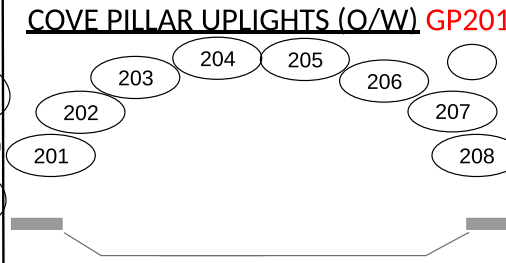

Orpheum Theatre Magic Sheet

SPOT FRAME 1 - R33
 SPOT FRAME 2 - L136
 SPOT FRAME 3 - L203
 SPOT FRAME 4 - L202
 SPOT FRAME 5 - L206
 SPOT FRAME 6 - L205

(801-839) OVERHEAD TOP LED PARS:
 ETC DESIRE D60X LUSTR+ (35 FIXTURES)
 MODE: 9 CHAN DIRECT + STROBE
 (ADDR: B/1 TO B/315)