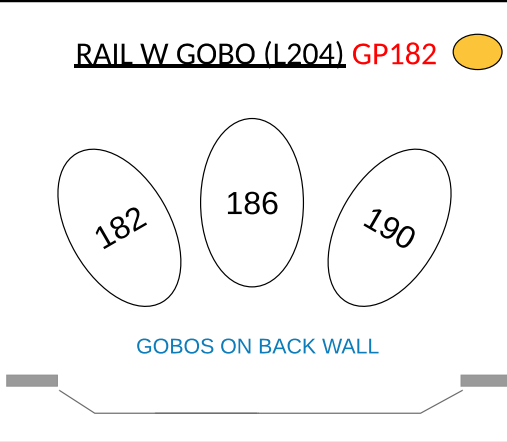

Orpheum Theatre Magic Sheet

SPOT FRAME 1 - R33
 SPOT FRAME 2 - L136
 SPOT FRAME 3 - L203
 SPOT FRAME 4 - L202
 SPOT FRAME 5 - L206
 SPOT FRAME 6 - L205

(801-839) OVERHEAD TOP LED PARS:
 ETC DESIRE D60X LUSTR+ (35 FIXTURES)
 MODE: 9 CHAN DIRECT + STROBE
 (ADDR: B/1 TO B/315)

(841-849) OVERHEAD US TOP LED PARS:
 ETC DESIRE D40 LUSTR+ (9 FIXTURES)
 MODE: 9 CHAN DIRECT + STROBE
 (ADDR: B/316 TO B/396)

(851-856) OVERHEAD DS BAX LED PARS:
 ETC DESIRE D60 LUSTR+ (6 FIXTURES)
 MODE: 9 CHAN DIRECT + STROBE
 (ADDR: B/397 TO B/450)

(991-999) UPSTAGE COVE LED STRIPS:
 ETC SELADOR VIVID R21 (9 FIXTURES)
 MODE: 16 CHAN
 (ADDR: A/367 TO A/510)

(861-866) ARCHITECTURAL LED PARS:
 ETC DESIRE D60X LUSTR+ (6 FIXTURES)
 MODE: 9 CHAN DIRECT + STROBE
 (ADDR: A/283 TO A/336)

GOLD = S4WRD N/C