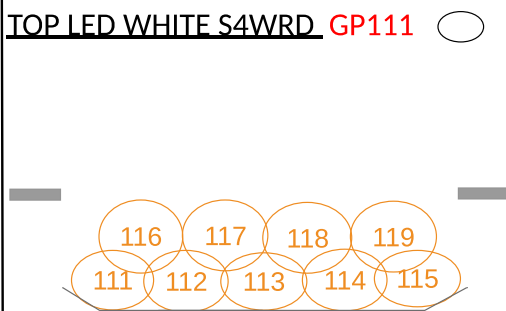

Orpheum Theatre Magic Sheet

SPOT FRAME 1 - R33
 SPOT FRAME 2 - L136
 SPOT FRAME 3 - L203
 SPOT FRAME 4 - L202
 SPOT FRAME 5 - L206
 SPOT FRAME 6 - L205

(801-839) OVERHEAD TOP LED PARS:
 ETC DESIRE D60X LUSTR+ (35 FIXTURES)
 MODE: 9 CHAN DIRECT + STROBE
 (ADDR: B/1 TO B/315)

(841-849) OVERHEAD US TOP LED PARS:
 ETC DESIRE D40 LUSTR+ (9 FIXTURES)
 MODE: 9 CHAN DIRECT + STROBE
 (ADDR: B/316 TO B/396)

(851-856) OVERHEAD DS BAX LED PARS:
 ETC DESIRE D60 LUSTR+ (6 FIXTURES)
 MODE: 9 CHAN DIRECT + STROBE
 (ADDR: B/397 TO B/450)