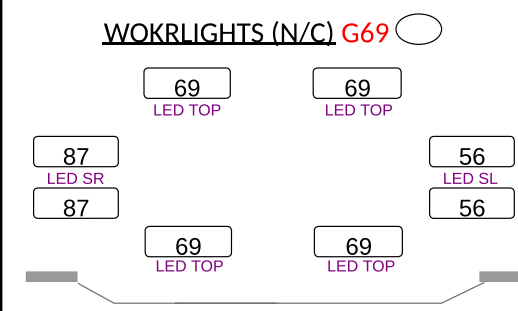

Orpheum Theatre Magic Sheet

SPOT FRAME 1 - R33
 SPOT FRAME 2 - L136
 SPOT FRAME 3 - L203
 SPOT FRAME 4 - L202
 SPOT FRAME 5 - L206
 SPOT FRAME 6 - L205

(801-839) OVERHEAD TOP LED PARS:
 ETC DESIRE D60X LUSTR+ (35 FIXTURES)
 MODE: 9 CHAN DIRECT + STROBE
 (ADDR: B/1 TO B/315)

(841-849) OVERHEAD US TOP LED PARS:
 ETC DESIRE D40 LUSTR+ (9 FIXTURES)
 MODE: 9 CHAN DIRECT + STROBE
 (ADDR: B/316 TO B/396)

(851-856) OVERHEAD DS BAX LED PARS:
 ETC DESIRE D60 LUSTR+ (6 FIXTURES)
 MODE: 9 CHAN DIRECT + STROBE
 (ADDR: B/397 TO B/450)

(991-999) UPSTAGE COVE LED STRIPS:
 ETC SELADOR VIVID R21 (9 FIXTURES)
 MODE: 16 CHAN
 (ADDR: A/367 TO A/510)

(861-866) ARCHITECTURAL LED PARS:
 ETC DESIRE D60X LUSTR+ (6 FIXTURES)
 MODE: 9 CHAN DIRECT + STROBE
 (ADDR: A/283 TO A/336)

(921-922) LED+ICUE+IRIS UNITS:
 ETC DAYLIGHT HD S4 SERIES 2 LED (2 FIX)
 MODE: 10 CHAN DIRECT + FAN & STROBE
 (ADDR: A/337 TO A/356)
 ICUE IS BY ROSCO
 MODE: 4 CHAN(ADDR: A/357 TO A/364)
 IRIS IS BY ROSCO
 MODE: 1 (1 CHAN)(ADDR: A/365 TO A/366)