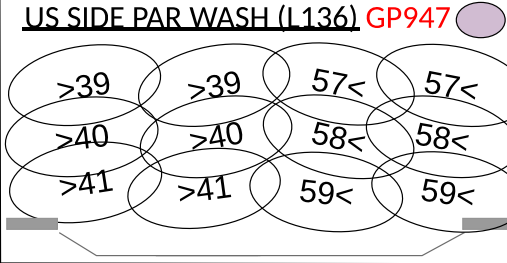

Orpheum Theatre Magic Sheet

SPOT FRAME 1 - R33
 SPOT FRAME 2 - L136
 SPOT FRAME 3 - L203
 SPOT FRAME 4 - L202
 SPOT FRAME 5 - L206
 SPOT FRAME 6 - L205

(801-839) OVERHEAD TOP LED PARS:
 ETC DESIRE D60X LUSTR+ (35 FIXTURES)
 MODE: 9 CHAN DIRECT + STROBE
 (ADDR: B/1 TO B/315)