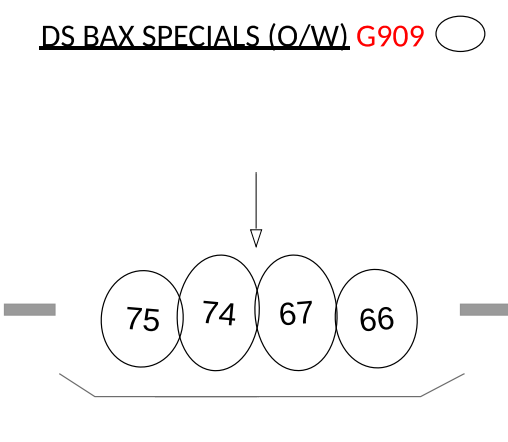

Orpheum Theatre Magic Sheet

SPOT FRAME 1 - R33
 SPOT FRAME 2 - L136
 SPOT FRAME 3 - L203
 SPOT FRAME 4 - L202
 SPOT FRAME 5 - L206
 SPOT FRAME 6 - L205

(801-839) OVERHEAD TOP LED PARS:
 ETC DESIRE D60X LUSTR+ (35 FIXTURES)
 MODE: 9 CHAN DIRECT + STROBE
 (ADDR: B/1 TO B/315)

(841-849) OVERHEAD US TOP LED PARS:
 ETC DESIRE D40 LUSTR+ (9 FIXTURES)
 MODE: 9 CHAN DIRECT + STROBE
 (ADDR: B/316 TO B/396)

(851-856) OVERHEAD DS BAX LED PARS:
 ETC DESIRE D60 LUSTR+ (6 FIXTURES)
 MODE: 9 CHAN DIRECT + STROBE
 (ADDR: B/397 TO B/450)

(921-922) LED+ICUE+IRIS UNITS:
 ETC DAYLIGHT HD S4 SERIES 2 LED (2 FIX)
 MODE: 10 CHAN DIRECT + FAN & STROBE
 (ADDR: A/337 TO A/356)
 ICUE IS BY ROSCO
 MODE: 4 CHAN(ADDR: A/357 TO A/364)
 IRIS IS BY ROSCO
 MODE: 1 (1 CHAN)(ADDR: A/365 TO A/366)