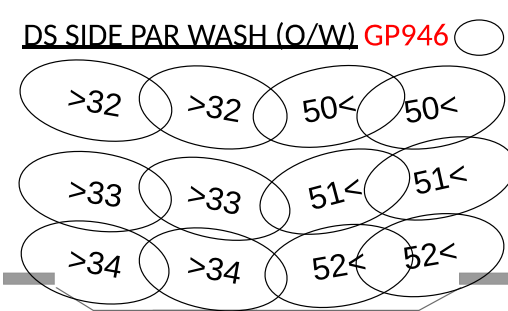

Orpheum Theatre Magic Sheet

SPOT FRAME 1 - R33
 SPOT FRAME 2 - L136
 SPOT FRAME 3 - L203
 SPOT FRAME 4 - L202
 SPOT FRAME 5 - L206
 SPOT FRAME 6 - L205

(801-839) OVERHEAD TOP LED PARS:
 ETC DESIRE D60X LUSTR+ (35 FIXTURES)
 MODE: 9 CHAN DIRECT + STROBE
 (ADDR: B/1 TO B/315)

(841-849) OVERHEAD US TOP LED PARS:
 ETC DESIRE D40 LUSTR+ (9 FIXTURES)
 MODE: 9 CHAN DIRECT + STROBE
 (ADDR: B/316 TO B/396)

(851-856) OVERHEAD DS BAX LED PARS:
 ETC DESIRE D60 LUSTR+ (6 FIXTURES)
 MODE: 9 CHAN DIRECT + STROBE
 (ADDR: B/397 TO B/450)