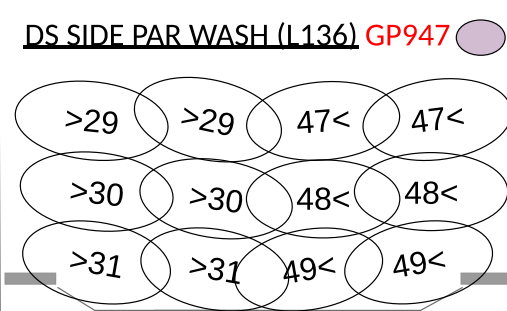

Orpheum Theatre Magic Sheet

SPOT FRAME 1 - R33
 SPOT FRAME 2 - L136
 SPOT FRAME 3 - L203
 SPOT FRAME 4 - L202
 SPOT FRAME 5 - L206
 SPOT FRAME 6 - L205

(801-839) OVERHEAD TOP LED PARS:
 ETC DESIRE D60X LUSTR+ (35 FIXTURES)
 MODE: 9 CHAN DIRECT + STROBE
 (ADDR: B/1 TO B/315)

(841-849) OVERHEAD US TOP LED PARS:
 ETC DESIRE D40 LUSTR+ (9 FIXTURES)
 MODE: 9 CHAN DIRECT + STROBE
 (ADDR: B/316 TO B/396)

(851-856) OVERHEAD DS BAX LED PARS:
 ETC DESIRE D60 LUSTR+ (6 FIXTURES)
 MODE: 9 CHAN DIRECT + STROBE
 (ADDR: B/397 TO B/450)