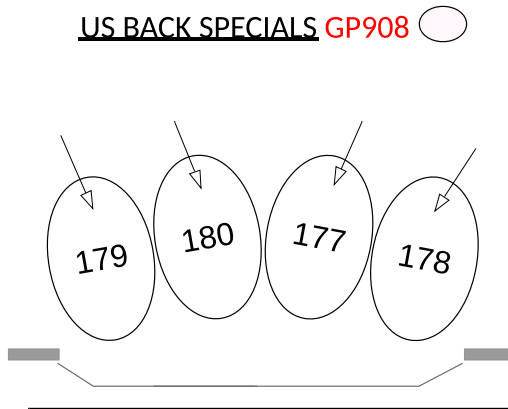

Orpheum Theatre Magic Sheet

SPOT FRAME 1 - R33
 SPOT FRAME 2 - L136
 SPOT FRAME 3 - L203
 SPOT FRAME 4 - L202
 SPOT FRAME 5 - L206
 SPOT FRAME 6 - L205

(801-839) OVERHEAD TOP LED PARS:
 ETC DESIRE D60X LUSTR+ (35 FIXTURES)
 MODE: 9 CHAN DIRECT + STROBE
 (ADDR: B/1 TO B/315)

(841-849) OVERHEAD US TOP LED PARS:
 ETC DESIRE D40 LUSTR+ (9 FIXTURES)
 MODE: 9 CHAN DIRECT + STROBE
 (ADDR: B/316 TO B/396)

(851-856) OVERHEAD DS BAX LED PARS:
 ETC DESIRE D60 LUSTR+ (6 FIXTURES)
 MODE: 9 CHAN DIRECT + STROBE
 (ADDR: B/397 TO B/450)