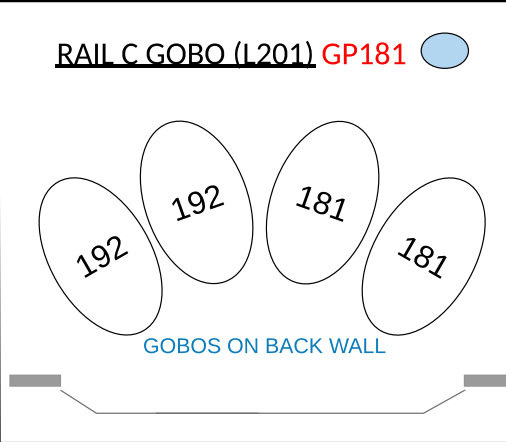

Orpheum Theatre Magic Sheet

SPOT FRAME 1 - R33
 SPOT FRAME 2 - L136
 SPOT FRAME 3 - L203
 SPOT FRAME 4 - L202
 SPOT FRAME 5 - L206
 SPOT FRAME 6 - L205

(801-839) OVERHEAD TOP LED PARS:
 ETC DESIRE D60X LUSTR+ (35 FIXTURES)
 MODE: 9 CHAN DIRECT + STROBE
 (ADDR: B/1 TO B/315)

(841-849) OVERHEAD US TOP LED PARS:
 ETC DESIRE D40 LUSTR+ (9 FIXTURES)
 MODE: 9 CHAN DIRECT + STROBE
 (ADDR: B/316 TO B/396)

(851-856) OVERHEAD DS BAX LED PARS:
 ETC DESIRE D60 LUSTR+ (6 FIXTURES)
 MODE: 9 CHAN DIRECT + STROBE
 (ADDR: B/397 TO B/450)

(991-999) UPSTAGE COVE LED STRIPS:
 ETC SELADOR VIVID R21 (9 FIXTURES)
 MODE: 16 CHAN
 (ADDR: A/367 TO A/510)

(861-866) ARCHITECTURAL LED PARS:
 ETC DESIRE D60X LUSTR+ (6 FIXTURES)
 MODE: 9 CHAN DIRECT + STROBE
 (ADDR: A/283 TO A/336)

(921-922) LED+ICUE+IRIS UNITS:
 ETC DAYLIGHT HD S4 SERIES 2 LED (2 FIX)
 MODE: 10 CHAN DIRECT + FAN & STROBE
 (ADDR: A/337 TO A/356)
 ICUE IS BY ROSCO
 MODE: 4 CHAN(ADDR: A/357 TO A/364)
 IRIS IS BY ROSCO
 MODE: 1 (1 CHAN)(ADDR: A/365 TO A/366)