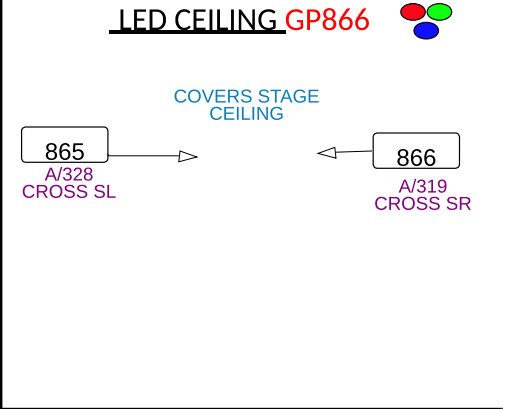

Orpheum Theatre Magic Sheet

SPOT FRAME 1 - R33
 SPOT FRAME 2 - L136
 SPOT FRAME 3 - L203
 SPOT FRAME 4 - L202
 SPOT FRAME 5 - L206
 SPOT FRAME 6 - L205

(801-839) OVERHEAD TOP LED PARS:
 ETC DESIRE D60X LUSTR+ (35 FIXTURES)
 MODE: 9 CHAN DIRECT + STROBE
 (ADDR: B/1 TO B/315)

(841-849) OVERHEAD US TOP LED PARS:
 ETC DESIRE D40 LUSTR+ (9 FIXTURES)
 MODE: 9 CHAN DIRECT + STROBE
 (ADDR: B/316 TO B/396)

(851-856) OVERHEAD DS BAX LED PARS:
 ETC DESIRE D60 LUSTR+ (6 FIXTURES)
 MODE: 9 CHAN DIRECT + STROBE
 (ADDR: B/397 TO B/450)

(991-999) UPSTAGE COVE LED STRIPS:
 ETC SELADOR VIVID R21 (9 FIXTURES)
 MODE: 16 CHAN
 (ADDR: A/367 TO A/510)

(861-866) ARCHITECTURAL LED PARS:
 ETC DESIRE D60X LUSTR+ (6 FIXTURES)
 MODE: 9 CHAN DIRECT + STROBE
 (ADDR: A/283 TO A/336)

(921-922) LED+ICUE+IRIS UNITS:
 ETC DAYLIGHT HD S4 SERIES 2 LED (2 FIX)
 MODE: 10 CHAN DIRECT + FAN & STROBE
 (ADDR: A/337 TO A/356)
 ICUE IS BY ROSCO
 MODE: 4 CHAN(ADDR: A/357 TO A/364)
 IRIS IS BY ROSCO
 MODE: 1 (1 CHAN)(ADDR: A/365 TO A/366)