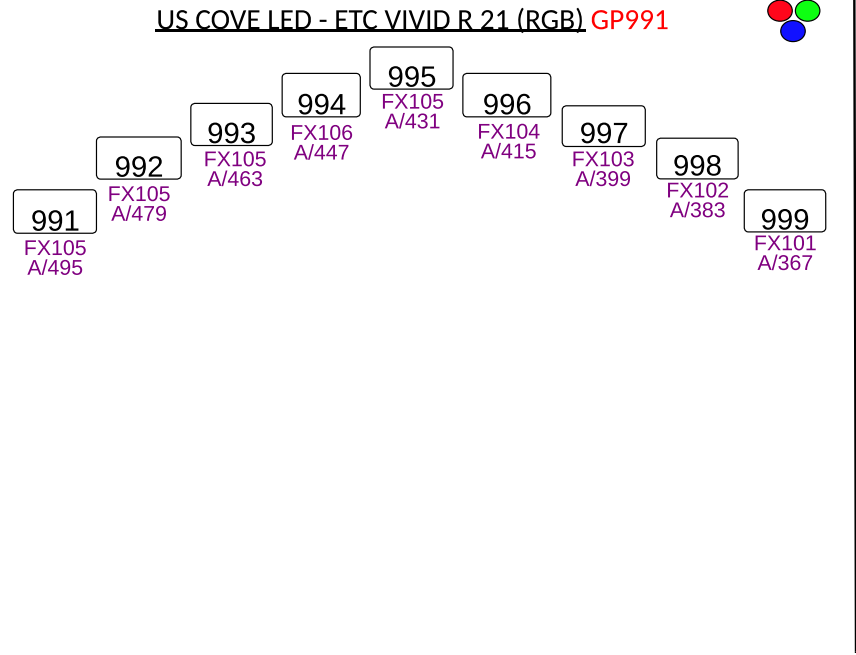

Orpheum Theatre Magic Sheet

SPOT FRAME 1 - R33
 SPOT FRAME 2 - L136
 SPOT FRAME 3 - L203
 SPOT FRAME 4 - L202
 SPOT FRAME 5 - L206
 SPOT FRAME 6 - L205

(801-839) OVERHEAD TOP LED PARS:
 ETC DESIRE D60X LUSTR+ (35 FIXTURES)
 MODE: 9 CHAN DIRECT + STROBE
 (ADDR: B/1 TO B/315)

(841-849) OVERHEAD US TOP LED PARS:
 ETC DESIRE D40 LUSTR+ (9 FIXTURES)
 MODE: 9 CHAN DIRECT + STROBE
 (ADDR: B/316 TO B/396)

(851-856) OVERHEAD DS BAX LED PARS:
 ETC DESIRE D60 LUSTR+ (6 FIXTURES)
 MODE: 9 CHAN DIRECT + STROBE
 (ADDR: B/397 TO B/450)

(991-999) UPSTAGE COVE LED STRIPS:
 ETC SELADOR VIVID R21 (9 FIXTURES)
 MODE: 16 CHAN
 (ADDR: A/367 TO A/510)

(861-866) ARCHITECTURAL LED PARS:
 ETC DESIRE D60X LUSTR+ (6 FIXTURES)
 MODE: 9 CHAN DIRECT + STROBE
 (ADDR: A/283 TO A/336)

(921-922) LED+ICUE+IRIS UNITS:
 ETC DAYLIGHT HD S4 SERIES 2 LED (2 FIX)
 MODE: 10 CHAN DIRECT + FAN & STROBE
 (ADDR: A/337 TO A/356)
 ICUE IS BY ROSCO
 MODE: 4 CHAN(ADDR: A/357 TO A/364)
 IRIS IS BY ROSCO
 MODE: 1 (1 CHAN)(ADDR: A/365 TO A/366)