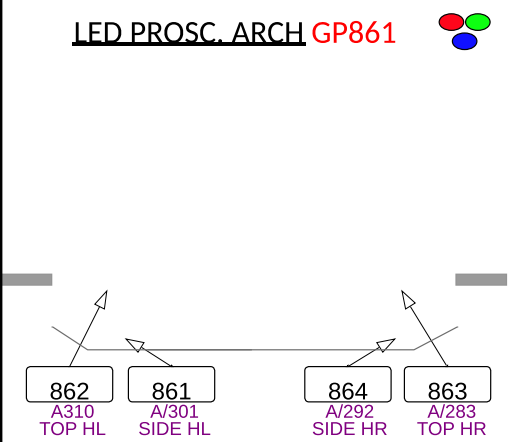

Orpheum Theatre Magic Sheet

SPOT FRAME 1 - R33
 SPOT FRAME 2 - L136
 SPOT FRAME 3 - L203
 SPOT FRAME 4 - L202
 SPOT FRAME 5 - L206
 SPOT FRAME 6 - L205

(801-839) OVERHEAD TOP LED PARS:
 ETC DESIRE D60X LUSTR+ (35 FIXTURES)
 MODE: 9 CHAN DIRECT + STROBE
 (ADDR: B/1 TO B/315)

(841-849) OVERHEAD US TOP LED PARS:
 ETC DESIRE D40 LUSTR+ (9 FIXTURES)
 MODE: 9 CHAN DIRECT + STROBE
 (ADDR: B/316 TO B/396)

(851-856) OVERHEAD DS BAX LED PARS:
 ETC DESIRE D60 LUSTR+ (6 FIXTURES)
 MODE: 9 CHAN DIRECT + STROBE
 (ADDR: B/397 TO B/450)

(991-999) UPSTAGE COVE LED STRIPS:
 ETC SELADOR VIVID R21 (9 FIXTURES)
 MODE: 16 CHAN
 (ADDR: A/367 TO A/510)

(861-866) ARCHITECTURAL LED PARS:
 ETC DESIRE D60X LUSTR+ (6 FIXTURES)
 MODE: 9 CHAN DIRECT + STROBE
 (ADDR: A/283 TO A/336)

(921-922) LED+ICUE+IRIS UNITS:
 ETC DAYLIGHT HD S4 SERIES 2 LED (2 FIX)
 MODE: 10 CHAN DIRECT + FAN & STROBE
 (ADDR: A/337 TO A/356)
 ICUE IS BY ROSCO
 MODE: 4 CHAN(ADDR: A/357 TO A/364)
 IRIS IS BY ROSCO
 MODE: 1 (1 CHAN)(ADDR: A/365 TO A/366)