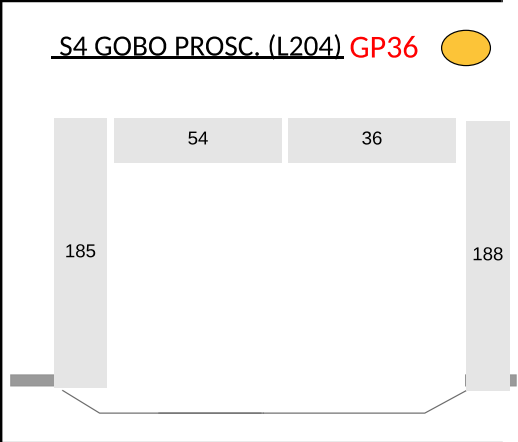

Orpheum Theatre Magic Sheet

SPOT FRAME 1 - R33
 SPOT FRAME 2 - L136
 SPOT FRAME 3 - L203
 SPOT FRAME 4 - L202
 SPOT FRAME 5 - L206
 SPOT FRAME 6 - L205

(801-839) OVERHEAD TOP LED PARS:
 ETC DESIRE D60X LUSTR+ (35 FIXTURES)
 MODE: 9 CHAN DIRECT + STROBE
 (ADDR: B/1 TO B/315)

(841-849) OVERHEAD US TOP LED PARS:
 ETC DESIRE D40 LUSTR+ (9 FIXTURES)
 MODE: 9 CHAN DIRECT + STROBE
 (ADDR: B/316 TO B/396)

(851-856) OVERHEAD DS BAX LED PARS:
 ETC DESIRE D60 LUSTR+ (6 FIXTURES)
 MODE: 9 CHAN DIRECT + STROBE
 (ADDR: B/397 TO B/450)