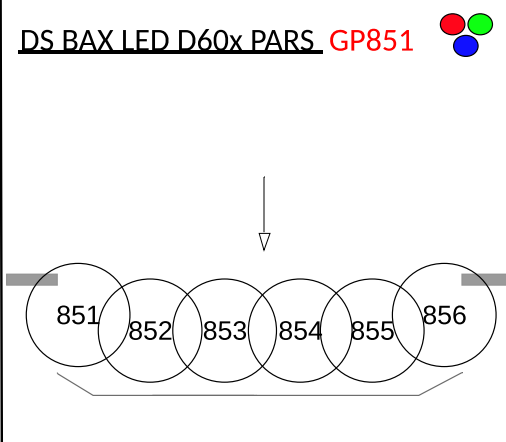

Orpheum Theatre Magic Sheet

SPOT FRAME 1 - R33
 SPOT FRAME 2 - L136
 SPOT FRAME 3 - L203
 SPOT FRAME 4 - L202
 SPOT FRAME 5 - L206
 SPOT FRAME 6 - L205

(801-839) OVERHEAD TOP LED PARS:
 ETC DESIRE D60X LUSTR+ (35 FIXTURES)
 MODE: 9 CHAN DIRECT + STROBE
 (ADDR: B/1 TO B/315)

(841-849) OVERHEAD US TOP LED PARS:
 ETC DESIRE D40 LUSTR+ (9 FIXTURES)
 MODE: 9 CHAN DIRECT + STROBE
 (ADDR: B/316 TO B/396)

(851-856) OVERHEAD DS BAX LED PARS:
 ETC DESIRE D60 LUSTR+ (6 FIXTURES)
 MODE: 9 CHAN DIRECT + STROBE
 (ADDR: B/397 TO B/450)

(991-999) UPSTAGE COVE LED STRIPS:
 ETC SELADOR VIVID R21 (9 FIXTURES)
 MODE: 16 CHAN
 (ADDR: A/367 TO A/510)

(861-866) ARCHITECTURAL LED PARS:
 ETC DESIRE D60X LUSTR+ (6 FIXTURES)
 MODE: 9 CHAN DIRECT + STROBE
 (ADDR: A/283 TO A/336)