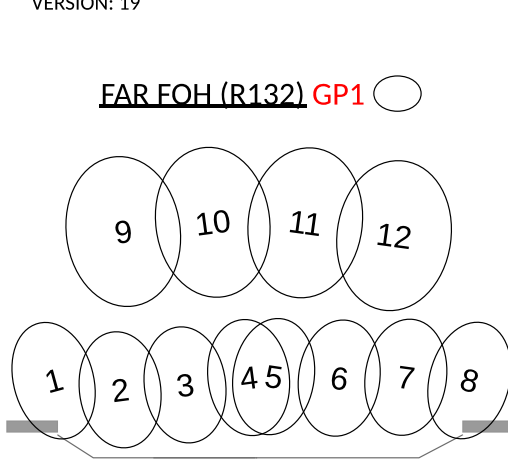

Orpheum Theatre Magic Sheet

SPOT FRAME 1 - R33
 SPOT FRAME 2 - L136
 SPOT FRAME 3 - L203
 SPOT FRAME 4 - L202
 SPOT FRAME 5 - L206
 SPOT FRAME 6 - L205

(801-839) OVERHEAD TOP LED PARS:
 ETC DESIRE D60X LUSTR+ (35 FIXTURES)
 MODE: 9 CHAN DIRECT + STROBE
 (ADDR: B/1 TO B/315)

(841-849) OVERHEAD US TOP LED PARS:
 ETC DESIRE D40 LUSTR+ (9 FIXTURES)
 MODE: 9 CHAN DIRECT + STROBE
 (ADDR: B/316 TO B/396)

(851-856) OVERHEAD DS BAX LED PARS:
 ETC DESIRE D60 LUSTR+ (6 FIXTURES)
 MODE: 9 CHAN DIRECT + STROBE
 (ADDR: B/397 TO B/450)