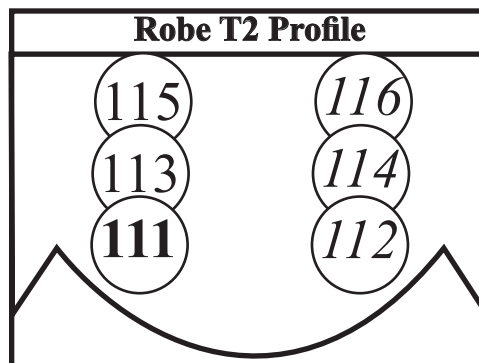

VANCOUVER PLAYHOUSE

Updated: May, '23

Specials & Misc

3rd — 201→207
2nd — 211→214
1st — 221→232
Slots — 241→244
Warmers — 251
Balc — 252→254
Hazer — 420

House — 500
Works — 501

Cyc Cells

Red — 141→147
Green — 151→157
Blue — 161→167
CTB — 171→177
(1-3 sky, 4-7 ground)