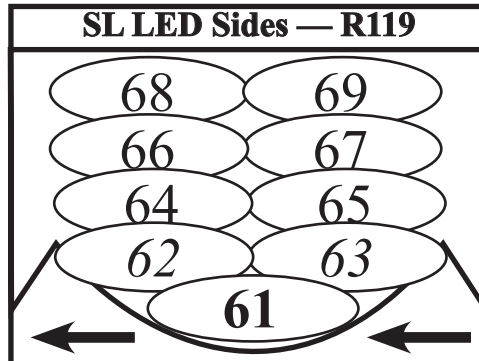

VANCOUVER PLAYHOUSE

Updated: May, '23

Specials & Misc

3rd — 201→207
2nd — 211→214
1st — 221→232
Slots — 241→244
Warmers — 251
Balc — 252→254
Hazer — 420

House — 500
Works — 501

Cyc Cells

Red — 141→147
Green — 151→157
Blue — 161→167
CTB — 171→177
(1-3 sky, 4-7 ground)