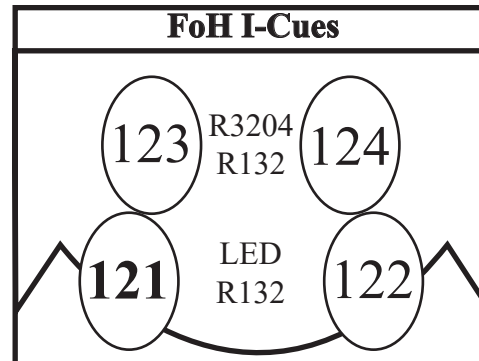

VANCOUVER PLAYHOUSE

Updated: May, '23

Specials & Misc

3rd — 201→207
2nd — 211→214
1st — 221→232
Slots — 241→244
Warmers — 251
Balc — 252→254
Hazer — 420

House — 500
Works — 501

Cyc Cells

Red — 141→147
Green — 151→157
Blue — 161→167
CTB — 171→177
(1-3 sky, 4-7 ground)