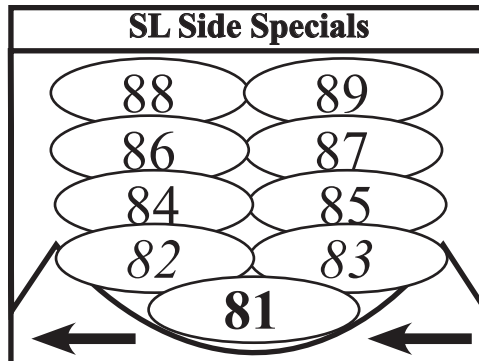

VANCOUVER PLAYHOUSE

Updated: May, '23

Specials & Misc

3rd — 201→207
2nd — 211→214
1st — 221→232
Slots — 241→244
Warmers — 251
Balc — 252→254
Hazer — 420

House — 500
Works — 501

Cyc Cells

Red — 141→147
Green — 151→157
Blue — 161→167
CTB — 171→177
(1-3 sky, 4-7 ground)