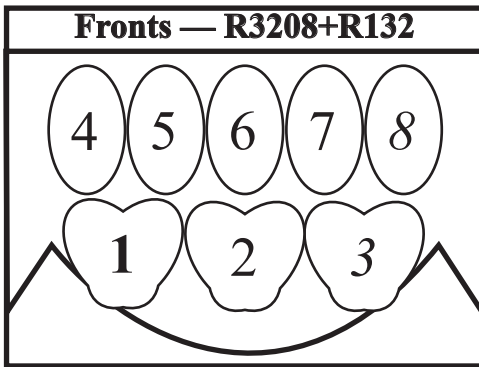

VANCOUVER PLAYHOUSE

Updated: May, '23

Specials & Misc

3rd — 201→207
2nd — 211→214
1st — 221→232
Slots — 241→244
Warmers — 251
Balc — 252→254
Hazer — 420

House — 500
Works — 501

Cyc Cells

Red — 141→147
Green — 151→157
Blue — 161→167
CTB — 171→177
(1-3 sky, 4-7 ground)