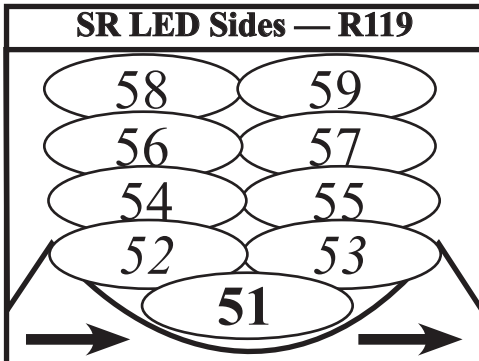

VANCOUVER PLAYHOUSE

Updated: May, '23

Specials & Misc

3rd — 201→207
2nd — 211→214
1st — 221→232
Slots — 241→244
Warmers — 251
Balc — 252→254
Hazer — 420

House — 500
Works — 501

Cyc Cells

Red — 141→147
Green — 151→157
Blue — 161→167
CTB — 171→177
(1-3 sky, 4-7 ground)