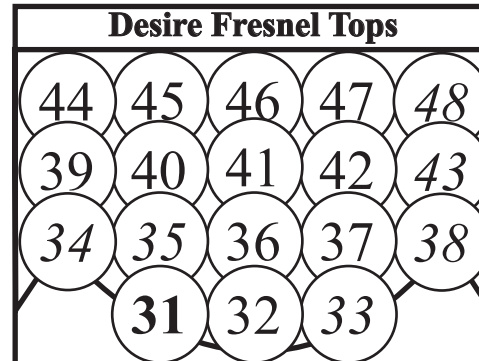

VANCOUVER PLAYHOUSE

Updated: May, '23

Specials & Misc

3rd — 201→207
2nd — 211→214
1st — 221→232
Slots — 241→244
Warmers — 251
Balc — 252→254
Hazer — 420

House — 500
Works — 501

Cyc Cells

Red — 141→147
Green — 151→157
Blue — 161→167
CTB — 171→177
(1-3 sky, 4-7 ground)