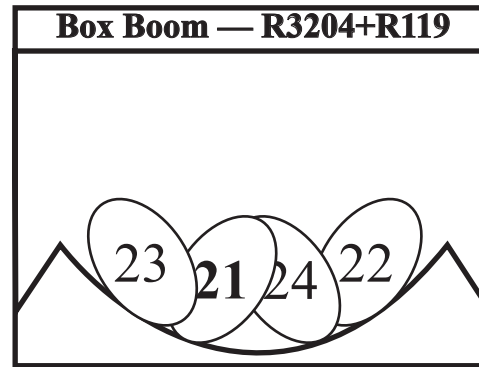

VANCOUVER PLAYHOUSE

Updated: May, '23

Specials & Misc

3rd — 201→207
2nd — 211→214
1st — 221→232
Slots — 241→244
Warmers — 251
Balc — 252→254
Hazer — 420

House — 500
Works — 501

Cyc Cells

Red — 141→147
Green — 151→157
Blue — 161→167
CTB — 171→177
(1-3 sky, 4-7 ground)