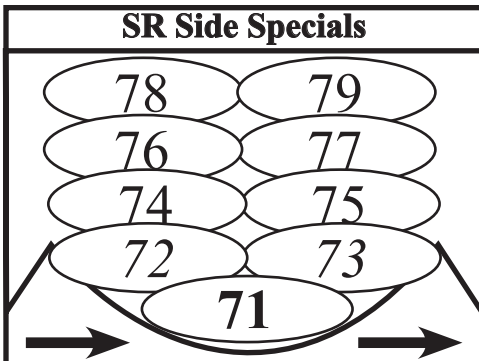

VANCOUVER PLAYHOUSE

Updated: May, '23

Specials & Misc

3rd — 201→207
2nd — 211→214
1st — 221→232
Slots — 241→244
Warmers — 251
Balc — 252→254
Hazer — 420

House — 500
Works — 501

Cyc Cells

Red — 141→147
Green — 151→157
Blue — 161→167
CTB — 171→177
(1-3 sky, 4-7 ground)