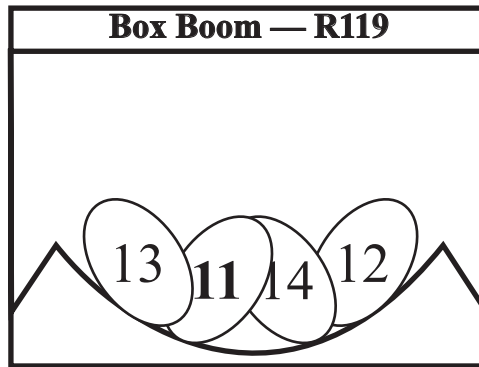

VANCOUVER PLAYHOUSE

Updated: May, '23

Specials & Misc

3rd — 201→207
2nd — 211→214
1st — 221→232
Slots — 241→244
Warmers — 251
Balc — 252→254
Hazer — 420

House — 500
Works — 501

Cyc Cells

Red — 141→147
Green — 151→157
Blue — 161→167
CTB — 171→177
(1-3 sky, 4-7 ground)