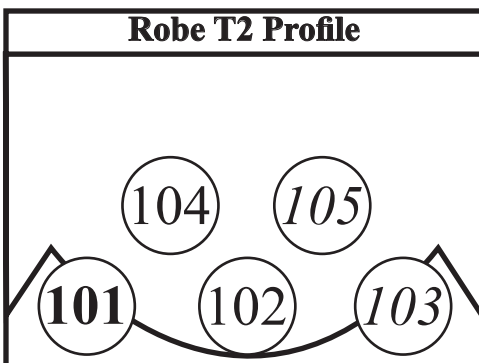

VANCOUVER PLAYHOUSE

Updated: May, '23

Specials & Misc

3rd — 201→207
2nd — 211→214
1st — 221→232
Slots — 241→244
Warmers — 251
Balc — 252→254
Hazer — 420

House — 500
Works — 501

Cyc Cells

Red — 141→147
Green — 151→157
Blue — 161→167
CTB — 171→177
(1-3 sky, 4-7 ground)