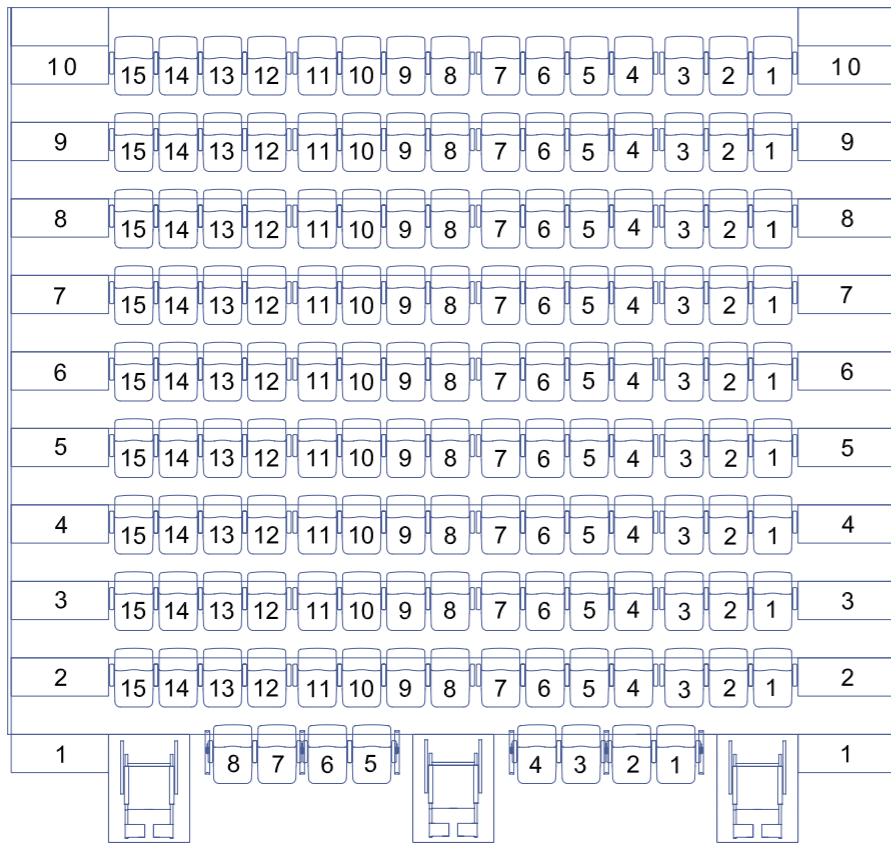

# Main level

## Seating Plan

Bleachers	135 seats
Floor	8 seats
Wheelchairs	3 seats
Gallery	41 seats
<b>Total</b>	<b>191 seats</b>

# Gallery level

41 seats