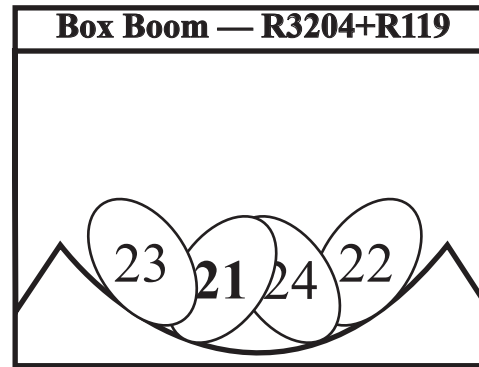

VANCOUVER PLAYHOUSE

Updated: Jan '24

Specials & Misc

- 3rd — 201→207
- 2nd — 211→214
- 1st — 221→232
- Slots — 241→244
- Warmers — 251
- Balc — 252→254
- Hazer — 420

- House — 500
- Works — 501

Cyc Cells

- Red — 141→147
- Green — 151→157
- Blue — 161→167
- CTB — 171→177
- (1-3 sky, 4-7 ground)