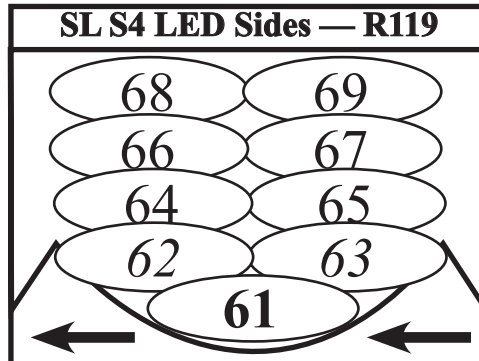

VANCOUVER PLAYHOUSE

Updated: Jan '24

Specials & Misc

- 3rd — 201→207
- 2nd — 211→214
- 1st — 221→232
- Slots — 241→244
- Warmers — 251
- Balc — 252→254
- Hazer — 420

- House — 500
- Works — 501

Cyc Cells

- Red — 141→147
- Green — 151→157
- Blue — 161→167
- CTB — 171→177
- (1-3 sky, 4-7 ground)