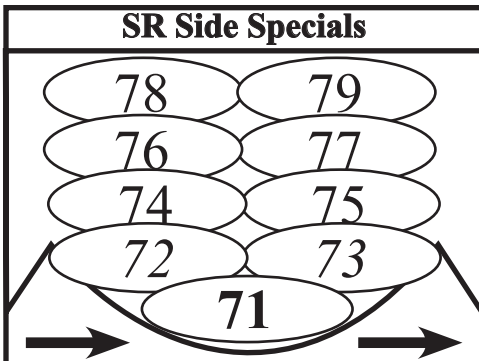

VANCOUVER PLAYHOUSE

Updated: Jan '24

Specials & Misc

- 3rd — 201→207
- 2nd — 211→214
- 1st — 221→232
- Slots — 241→244
- Warmers — 251
- Balc — 252→254
- Hazer — 420

- House — 500
- Works — 501

Cyc Cells

- Red — 141→147
- Green — 151→157
- Blue — 161→167
- CTB — 171→177
- (1-3 sky, 4-7 ground)