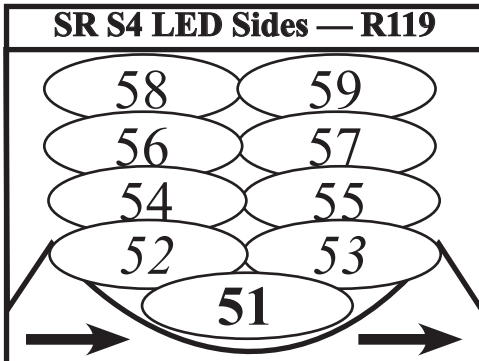

VANCOUVER PLAYHOUSE

Updated: Jan '24

Specials & Misc

- 3rd — 201→207
- 2nd — 211→214
- 1st — 221→232
- Slots — 241→244
- Warmers — 251
- Balc — 252→254
- Hazer — 420

- House — 500
- Works — 501

Cyc Cells

- Red — 141→147
- Green — 151→157
- Blue — 161→167
- CTB — 171→177
- (1-3 sky, 4-7 ground)