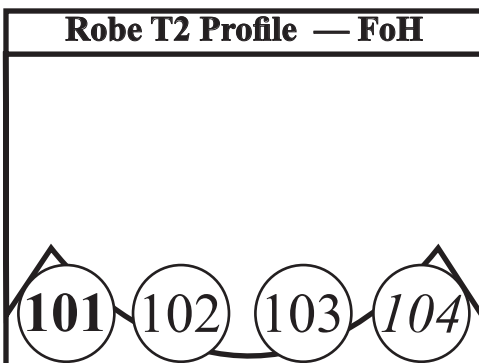

VANCOUVER PLAYHOUSE

Updated: Jan '24

Specials & Misc

- 3rd — 201→207
- 2nd — 211→214
- 1st — 221→232
- Slots — 241→244
- Warmers — 251
- Balc — 252→254
- Hazer — 420

- House — 500
- Works — 501

Cyc Cells

- Red — 141→147
- Green — 151→157
- Blue — 161→167
- CTB — 171→177
- (1-3 sky, 4-7 ground)