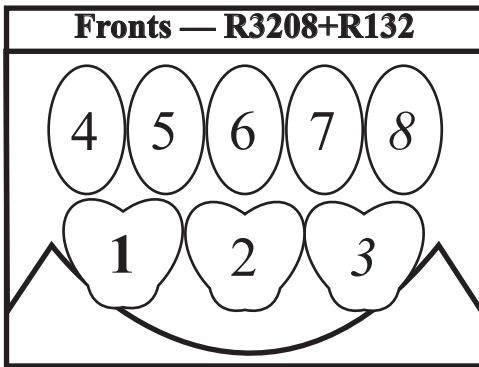

VANCOUVER PLAYHOUSE

Updated: Jan '24

Specials & Misc

- 3rd — 201→207
- 2nd — 211→214
- 1st — 221→232
- Slots — 241→244
- Warmers — 251
- Balc — 252→254
- Hazer — 420

- House — 500
- Works — 501

Cyc Cells

- Red — 141→147
- Green — 151→157
- Blue — 161→167
- CTB — 171→177
- (1-3 sky, 4-7 ground)