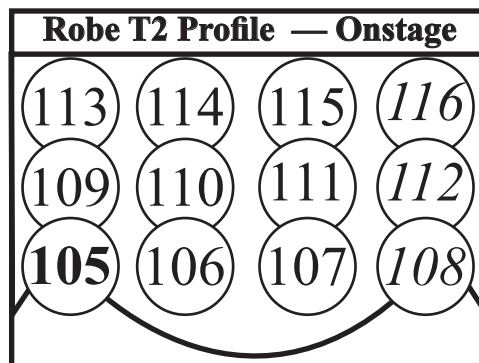

VANCOUVER PLAYHOUSE

Updated: Jan '24

Specials & Misc

- 3rd — 201→207
- 2nd — 211→214
- 1st — 221→232
- Slots — 241→244
- Warmers — 251
- Balc — 252→254
- Hazer — 420

- House — 500
- Works — 501

Cyc Cells

- Red — 141→147
- Green — 151→157
- Blue — 161→167
- CTB — 171→177
- (1-3 sky, 4-7 ground)