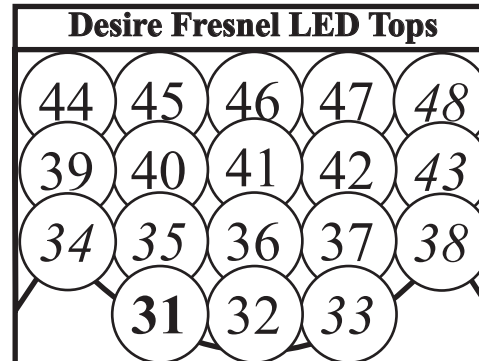

VANCOUVER PLAYHOUSE

Updated: Jan '24

Specials & Misc

- 3rd — 201→207
- 2nd — 211→214
- 1st — 221→232
- Slots — 241→244
- Warmers — 251
- Balc — 252→254
- Hazer — 420

- House — 500
- Works — 501

Cyc Cells

- Red — 141→147
- Green — 151→157
- Blue — 161→167
- CTB — 171→177
- (1-3 sky, 4-7 ground)