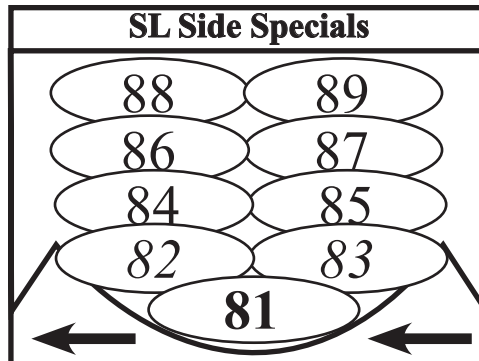

VANCOUVER PLAYHOUSE

Updated: Jan '24

Specials & Misc

- 3rd — 201→207
- 2nd — 211→214
- 1st — 221→232
- Slots — 241→244
- Warmers — 251
- Balc — 252→254
- Hazer — 420

- House — 500
- Works — 501

Cyc Cells

- Red — 141→147
- Green — 151→157
- Blue — 161→167
- CTB — 171→177
- (1-3 sky, 4-7 ground)