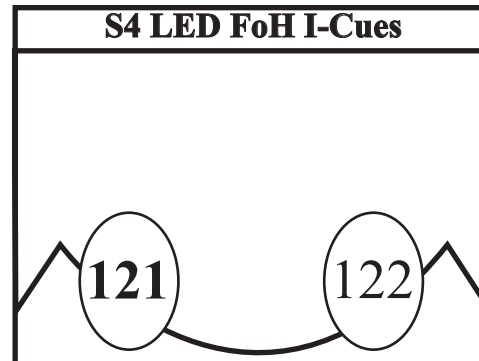

VANCOUVER PLAYHOUSE

Updated: Jan '24

Specials & Misc

- 3rd — 201→207
- 2nd — 211→214
- 1st — 221→232
- Slots — 241→244
- Warmers — 251
- Balc — 252→254
- Hazer — 420

- House — 500
- Works — 501

Cyc Cells

- Red — 141→147
- Green — 151→157
- Blue — 161→167
- CTB — 171→177
- (1-3 sky, 4-7 ground)