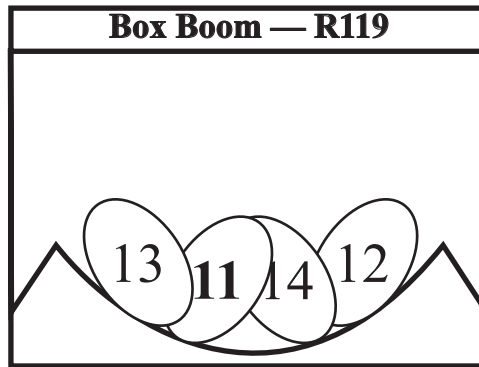

VANCOUVER PLAYHOUSE

Updated: Jan '24

Specials & Misc

- 3rd — 201→207
- 2nd — 211→214
- 1st — 221→232
- Slots — 241→244
- Warmers — 251
- Balc — 252→254
- Hazer — 420

- House — 500
- Works — 501

Cyc Cells

- Red — 141→147
- Green — 151→157
- Blue — 161→167
- CTB — 171→177
- (1-3 sky, 4-7 ground)