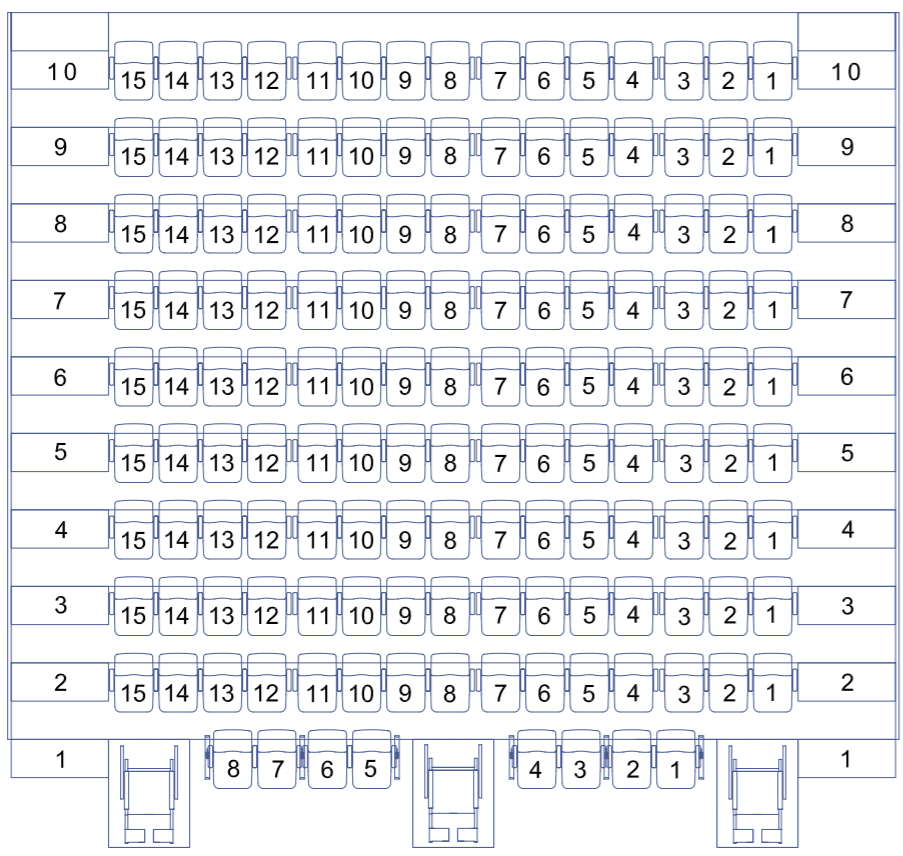

Main level

Seating Plan

Bleachers	135 seats
Floor	8 seats
Wheelchairs	3 seats
Gallery	45 seats
Total	191 seats

Gallery level

45 seats

ANNEX