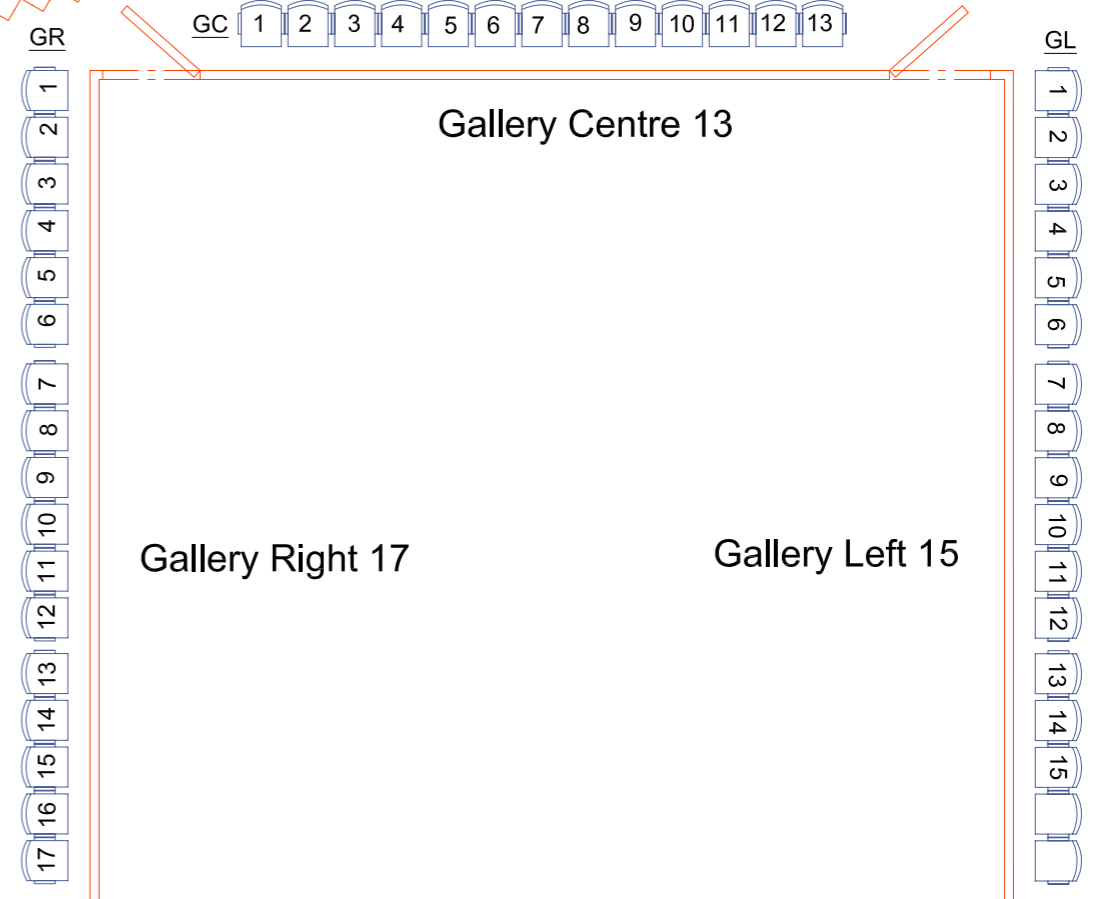

Main level

Seating Plan

Bleachers	135 seats
Floor	8 seats
Wheelchairs	3 seats
Gallery	45 seats
Total	191 seats

Gallery level

45 seats

ANNEX